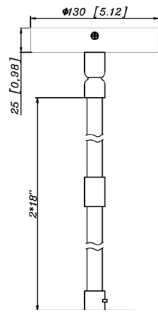

8 6/7"(H) X 5 3/4" (W) X 6" (D)

6" Cylinder, Pendant & Ceiling Cylinder Light, Aluminum  
Cylinder, White Aluminum Housing, Clear Glass Lens

## FACTORY-INSTALLED OPTION:

OPT-EM-CMC46

**ACCESSORIES:**

CMC6-MCTP-DD-BK+CMC-CS-8FT-BK  
CMC6-MCTP-DD-WH+CMC-CS-8FT-WH

CMC6-MCTP-DD-BK+CMC-SRK-218-5C-BK  
CMC6-MCTP-DD-WH+CMC-SRK-218-5C-WH

5.12" (W) X 36.98" (H)

5.87" (W) X 0.67" (H)

CMC6-MCTP-DD-BK+CMC-SRK-218-5C-BK+CMC6-WPCK-BK  
CMC6-MCTP-DD-WH+CMC-SRK-218-5C-WH +CMC6-WPCK-WH

5.12" (W) X 8.98" (H)

CMC6-MCTP-DD-BK+CMC-CS-8FT-BK+CMC6-TRM-AG  
CMC6-MCTP-DD-WH+CMC-CS-8FT-WH+CMC6-TRM-BN