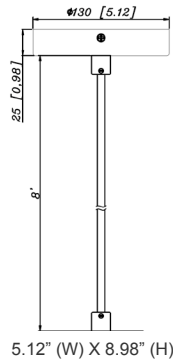

ACCESSORIES:

CMC6-MCTP-DD-BK+CMC-CS-8FT-BK
CMC6-MCTP-DD-WH+CMC-CS-8FT-WH