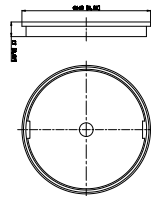

## FACTORY-INSTALLED OPTION:

OPT-EM-CMC46

**ACCESSORIES:**

CMC6-MCTP-DD-BK+CMC-CS-8FT-BK  
CMC6-MCTP-DD-WH+CMC-CS-8FT-WH

CMC6-MCTP-DD-BK+CMC-SRK-218-5C-BK  
CMC6-MCTP-DD-WH+CMC-SRK-218-5C-WH

5.12" (W) X 36.98" (H)

5.87" (W) X 0.67" (H)

CMC6-MCTP-DD-BK+CMC-SRK-218-5C-BK+CMC6-WPCK-BK  
CMC6-MCTP-DD-WH+CMC-SRK-218-5C-WH +CMC6-WPCK-WH

5.12" (W) X 8.98" (H)

CMC6-MCTP-DD-BK+CMC-CS-8FT-BK+CMC6-TRM-AG  
CMC6-MCTP-DD-WH+CMC-CS-8FT-WH+CMC6-TRM-BN