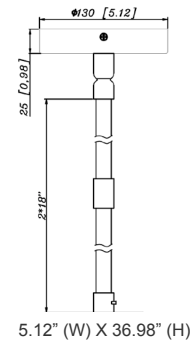

8 6/7"(H) X 5 3/4" (W) X 6" (D)

6" Cylinder, Pendant & Ceiling Cylinder Light, Aluminum  
Cylinder, White Aluminum Housing, Clear Glass Lens

## FACTORY-INSTALLED OPTION:

OPT-EM-CMC46

**ACCESSORIES:**

CMC6-MCTP-DD-BK+CMC-CS-8FT-BK  
CMC6-MCTP-DD-WH+CMC-CS-8FT-WH

CMC6-MCTP-DD-BK+CMC-SRK-218-5C-BK  
CMC6-MCTP-DD-WH+CMC-SRK-218-5C-WH

5.12" (W) X 36.98" (H)

5.87" (W) X 0.67" (H)

CMC6-MCTP-DD-BK+CMC-SRK-218-5C-BK+CMC6-WPCK-BK  
CMC6-MCTP-DD-WH+CMC-SRK-218-5C-WH +CMC6-WPCK-WH

5.12" (W) X 8.98" (H)

CMC6-MCTP-DD-BK+CMC-CS-8FT-BK+CMC6-TRM-AG  
CMC6-MCTP-DD-WH+CMC-CS-8FT-WH+CMC6-TRM-BN