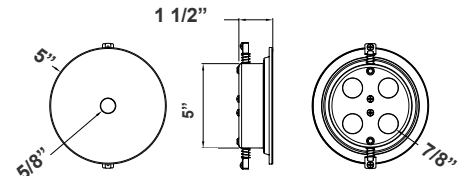

1 1/2" (H) X 5" (W) X 5" (D)