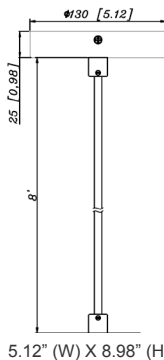

8 6/7"(H) X 5 3/4" (W) X 6" (D)

6" Cylinder, Pendant & Ceiling Cylinder Light, Aluminum  
Cylinder, White Aluminum Housing, Clear Glass Lens

## FACTORY-INSTALLED OPTION:

OPT-EM-CMC46

**ACCESSORIES:**

CMC6-MCTP-DD-BK+CMC-CS-8FT-BK  
CMC6-MCTP-DD-WH+CMC-CS-8FT-WH

CMC6-MCTP-DD-BK+CMC-SRK-218-5C-BK  
CMC6-MCTP-DD-WH+CMC-SRK-218-5C-WH

5.12" (W) X 36.98" (H)

5.87" (W) X 0.67" (H)

CMC6-MCTP-DD-BK+CMC-SRK-218-5C-BK+CMC6-WPCK-BK  
CMC6-MCTP-DD-WH+CMC-SRK-218-5C-WH +CMC6-WPCK-WH

5.12" (W) X 8.98" (H)

CMC6-MCTP-DD-BK+CMC-CS-8FT-BK+CMC6-TRM-AG  
CMC6-MCTP-DD-WH+CMC-CS-8FT-WH+CMC6-TRM-BN