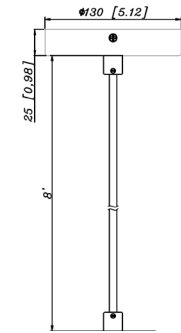

## FACTORY-INSTALLED OPTION:

OPT-EM-CMC46

**ACCESSORIES:**

CMC6-MCTP-DD-BK+CMC-CS-8FT-BK  
CMC6-MCTP-DD-WH+CMC-CS-8FT-WH

CMC6-MCTP-DD-BK+CMC-SRK-218-5C-BK  
CMC6-MCTP-DD-WH+CMC-SRK-218-5C-WH

5.12" (W) X 36.98" (H)

5.87" (W) X 0.67" (H)

CMC6-MCTP-DD-BK+CMC-SRK-218-5C-BK+CMC6-WPCK-BK  
CMC6-MCTP-DD-WH+CMC-SRK-218-5C-WH +CMC6-WPCK-WH

5.12" (W) X 8.98" (H)

CMC6-MCTP-DD-BK+CMC-CS-8FT-BK+CMC6-TRM-AG  
CMC6-MCTP-DD-WH+CMC-CS-8FT-WH+CMC6-TRM-BN