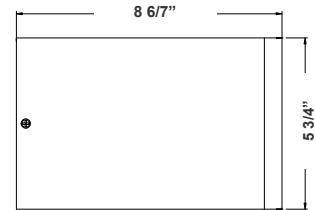

Avail Finish:

Customer Name: \_\_\_\_\_

Project Name: \_\_\_\_\_

Note: \_\_\_\_\_

Type: \_\_\_\_\_

8 6/7"(H) X 5 3/4" (W) X 6" (D)

6" Cylinder, Pendant & Ceiling Cylinder Light, Aluminum Cylinder, White Aluminum Housing, Clear Glass Lens