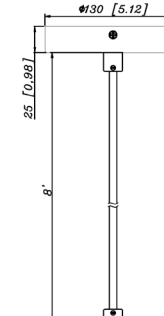

## FACTORY-INSTALLED OPTION:

OPT-EM-8120AC

**ACCESSORIES:**

5.12" (W) X 8.98" (H)

CMC6-MCTP-DD-BK+CMC-CS-8FT-BK  
CMC6-MCTP-DD-WH+CMC-CS-8FT-WH

5.12" (W) X 36.98" (H)

CMC6-MCTP-DD-BK+CMC-SRK-218-5C-BK  
CMC6-MCTP-DD-WH+CMC-SRK-218-5C-WH

5.12" (W) X 36.98" (H)

5.87" (W) X 0.67" (H)

CMC6-MCTP-DD-BK+CMC-SRK-218-5C-BK+CMC6-WPCK-BK  
CMC6-MCTP-DD-WH+CMC-SRK-218-5C-WH +CMC6-WPCK-WH

5.12" (W) X 8.98" (H)

CMC6-MCTP-DD-BK+CMC-CS-8FT-BK+CMC6-TRM-AG  
CMC6-MCTP-DD-WH+CMC-CS-8FT-WH+CMC6-TRM-BN