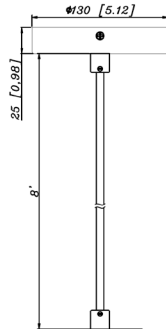

## FACTORY-INSTALLED OPTION:

OPT-EM-8120AC

**ACCESSORIES:**

5.12" (W) X 8.98" (H)

CMC6-MCTP-DD-BK+CMC-CS-8FT-BK  
CMC6-MCTP-DD-WH+CMC-CS-8FT-WH

5.12" (W) X 36.98" (H)

CMC6-MCTP-DD-BK+CMC-SRK-218-5C-BK  
CMC6-MCTP-DD-WH+CMC-SRK-218-5C-WH

5.12" (W) X 36.98" (H)

5.87" (W) X 0.67" (H)

CMC6-MCTP-DD-BK+CMC-SRK-218-5C-BK+CMC6-WPCK-BK  
CMC6-MCTP-DD-WH+CMC-SRK-218-5C-WH +CMC6-WPCK-WH

5.12" (W) X 8.98" (H)

CMC6-MCTP-DD-BK+CMC-CS-8FT-BK+CMC6-TRM-AG  
CMC6-MCTP-DD-WH+CMC-CS-8FT-WH+CMC6-TRM-BN