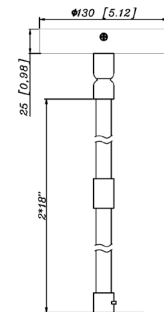

## FACTORY-INSTALLED OPTION:

OPT-EM-8120AC

**ACCESSORIES:**

5.12" (W) X 8.98" (H)

CMC6-MCTP-DD-BK+CMC-CS-8FT-BK  
CMC6-MCTP-DD-WH+CMC-CS-8FT-WH

5.12" (W) X 36.98" (H)

CMC6-MCTP-DD-BK+CMC-SRK-218-5C-BK  
CMC6-MCTP-DD-WH+CMC-SRK-218-5C-WH

5.12" (W) X 36.98" (H)

5.87" (W) X 0.67" (H)

CMC6-MCTP-DD-BK+CMC-SRK-218-5C-BK+CMC6-WPCK-BK  
CMC6-MCTP-DD-WH+CMC-SRK-218-5C-WH +CMC6-WPCK-WH

5.12" (W) X 8.98" (H)

CMC6-MCTP-DD-BK+CMC-CS-8FT-BK+CMC6-TRM-AG  
CMC6-MCTP-DD-WH+CMC-CS-8FT-WH+CMC6-TRM-BN