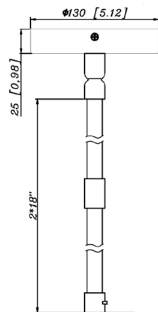

## FACTORY-INSTALLED OPTION:

OPT-EM-8120AC

**ACCESSORIES:**

5.12" (W) X 8.98" (H)

CMC6-MCTP-DD-BK+CMC-CS-8FT-BK  
CMC6-MCTP-DD-WH+CMC-CS-8FT-WH

5.12" (W) X 36.98" (H)

CMC6-MCTP-DD-BK+CMC-SRK-218-5C-BK  
CMC6-MCTP-DD-WH+CMC-SRK-218-5C-WH

5.12" (W) X 36.98" (H)

5.87" (W) X 0.67" (H)

CMC6-MCTP-DD-BK+CMC-SRK-218-5C-BK+CMC6-WPCK-BK  
CMC6-MCTP-DD-WH+CMC-SRK-218-5C-WH +CMC6-WPCK-WH

5.12" (W) X 8.98" (H)

CMC6-MCTP-DD-BK+CMC-CS-8FT-BK+CMC6-TRM-AG  
CMC6-MCTP-DD-WH+CMC-CS-8FT-WH+CMC6-TRM-BN