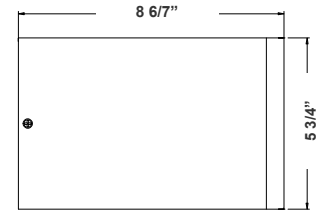

Project Name: _____

Note: _____

Type: _____

8 6/7"(H) X 5 3/4" (W) X 6" (D)

6" Cylinder, Pendant & Ceiling Cylinder Light, Aluminum Cylinder, White Aluminum Housing, Clear Glass Lens

Features

- Multi CCT: Selectable Multi-CCT & Power Switches on the back of the fixture(Dual Function)
- Triac Dimmable at 120V & 0-10V Dimming at 120-277V
- 7-Year Warranty
- Aluminum Base and Glass Lens