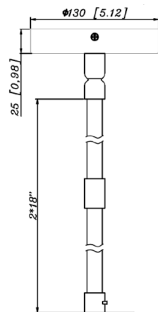

CMC-JBCK-WH
Cylinder And Pendant
Lighting J-Box Cover
Canopy For Up To 4 Pipe
Enteries, WH

FACTORY-INSTALLED OPTION:

OPT-EM-CMC46

ACCESSORIES:

5.12" (W) X 8.98" (H)

CMC6-MCTP-DD-BK+CMC-CS-8FT-BK
CMC6-MCTP-DD-WH+CMC-CS-8FT-WH

5.12" (W) X 36.98" (H)

CMC6-MCTP-DD-BK+CMC-SRK-218-5C-BK
CMC6-MCTP-DD-WH+CMC-SRK-218-5C-WH

5.12" (W) X 36.98" (H)

5.87" (W) X 0.67" (H)

CMC6-MCTP-DD-BK+CMC-SRK-218-5C-BK+CMC6-WPC6-BK
CMC6-MCTP-DD-WH+CMC-SRK-218-5C-WH +CMC6-WPC6-WH

5.12" (W) X 8.98" (H)

CMC6-MCTP-DD-BK+CMC-CS-8FT-BK+CMC6-TRM-AG
CMC6-MCTP-DD-WH+CMC-CS-8FT-WH+CMC6-TRM-BN

5.12" (W) X 8.98" (H)

5.71" (W) X 1.26" (H) X 5.71" (D)

CMC6-MCTP-DD-BK+CMC-CS-8FT-BK+CWM6-DL32
CMC6-MCTP-DD-WH+CMC-CS-8FT-WH+CWM6-DL32