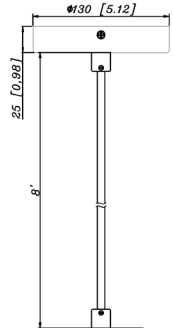

CMC-JBCK-WH
Cylinder And Pendant
Lighting J-Box Cover
Canopy For Up To 4 Pipe
Enteries, WH

FACTORY-INSTALLED OPTION:

OPT-EM-CMC46

ACCESSORIES:

5.12" (W) X 8.98" (H)

CMC6-MCTP-DD-BK+CMC-CS-8FT-BK
CMC6-MCTP-DD-WH+CMC-CS-8FT-WH

5.12" (W) X 36.98" (H)

CMC6-MCTP-DD-BK+CMC-SRK-218-5C-BK
CMC6-MCTP-DD-WH+CMC-SRK-218-5C-WH

5.12" (W) X 36.98" (H)

5.87" (W) X 0.67" (H)

CMC6-MCTP-DD-BK+CMC-SRK-218-5C-BK+CMC6-WPC6-BK
CMC6-MCTP-DD-WH+CMC-SRK-218-5C-WH +CMC6-WPC6-WH

5.12" (W) X 8.98" (H)

CMC6-MCTP-DD-BK+CMC-CS-8FT-BK+CMC6-TRM-AG
CMC6-MCTP-DD-WH+CMC-CS-8FT-WH+CMC6-TRM-BN

5.12" (W) X 8.98" (H)

5.71" (W) X 1.26" (H) X 5.71" (D)

CMC6-MCTP-DD-BK+CMC-CS-8FT-BK+CWM6-DL32
CMC6-MCTP-DD-WH+CMC-CS-8FT-WH+CWM6-DL32