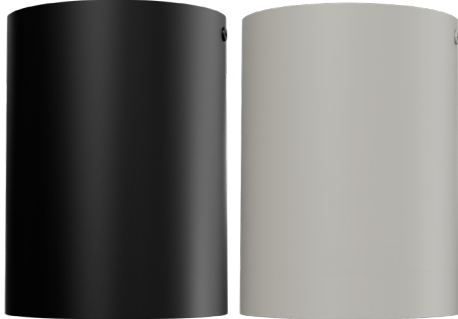

CMC SERIES

COMMERCIAL INDOOR LIGHTING

WESTGATE
THE FUTURE IS HERE...AND IT'S QUITE BRIGHT!

CMC4S-MCTP-DD-WH
CMC4S-MCTP-DD-BK
4" PENDANT CYLINDER

MCTP Multi Color Temperature & Multi Power/Wattage (Selectable)

Shown With Suspension Rod

Avail Finish:

Customer Name: _____

Project Name: _____

Note: _____

Type: _____

5 7/8"(H) X 4 2/5"(D)

4" Square Cylinder, Pendant & Ceiling Cylinder Light, Aluminum Cylinder, White Aluminum Housing, Clear Glass Lens

Technical Specifications

Electrical:

- Voltage: 120-277V
- Power Factor: >0.90
- Wattage: 9W/12W/15W
- Efficacy: 76 LPW
- THD: <20%

Mechanical:

- Aluminum Housing & Glass Lens
- Suspension Cable & Canopy Set Accessories Avail.
- Universal Swivel W/ Rod Kit Accessories Avail. Ambient Operating Temperature: -13°F to 113°F
- IP Rating: IP40 suitable for damp locations
- 7-Year Warranty

Applications:

- 4" Short Cylinder, Pendant & Ceiling Cylinder Light, Aluminum Cylinder, White Aluminum Housing, Clear Glass Lens

Other Models:

- 15W | 1125LM | CMC4-MCTP-DD-WH
- 15W | 1125LM | CMC4-MCTP-DD-BK