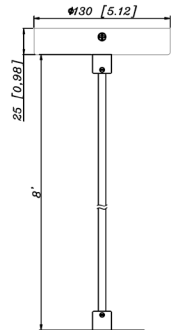

CMC46-ULK
Shown with Up Light Kit

CMC-JBCK-BK
Cylinder And Pendant
Lighting J-Box Cover
Canopy For Up To 4 Pipe
Entries, BK

CMC-JBCK-WH
Cylinder And Pendant
Lighting J-Box Cover
Canopy For Up To 4 Pipe
Entries, WH

FACTORY-INSTALLED OPTION:

OPT-EM-8120AC

ACCESSORIES:

5.12" (W) X 8.98" (H)

CMCS4S-MCTP-DD-BK+CMC-CS-8FT-BK
CMCS4S-MCTP-DD-WH+CMC-CS-8FT-WH

5.12" (W) X 8.98" (H)

5.59" (W) X 7.78" (H) X 12.2" (D)

CMC4-MCTP-DD-BK+CMC-CS-8FT-BK+CMC4-PCR
CMC4-MCTP-DD-WH+CMC-CS-8FT-WH+CMC4-PCR

5.12"(W)X36.98"(H)

CMCS4S-MCTP-DD-BK+CMC-SRK-218-5C-BK
CMCS4S-MCTP-DD-WH+CMC-SRK-218-5C-WH

5.12"(W)X8.98"(H)

6.7"(W)X4.59"(D)

CMC4-MCTP-DD-BK+CMC-CS-8FT-BK+CMC4-WPCK-BK
CMC4-MCTP-DD-WH+CMC-CS-8FT-WH+CMC4-WPCK-WH

5.12"(W)X8.98"(H)

CMC4-MCTP-DD-BK+CMC-CS-8FT-BK+CMC4-DS14-BG
CMC4-MCTP-DD-WH+CMC-CS-8FT-WH+CMC4-DS14-WG

5.12"(W)X8.98"(H)

4.92"(W)X9.37"(H)X14.25"(D)

CMC4-MCTP-DD-BK+CMC-CS-8FT-BK+CMC4-DS14-BG
CMC4-MCTP-DD-WH+CMC-CS-8FT-WH+CMC4-DS14-WG