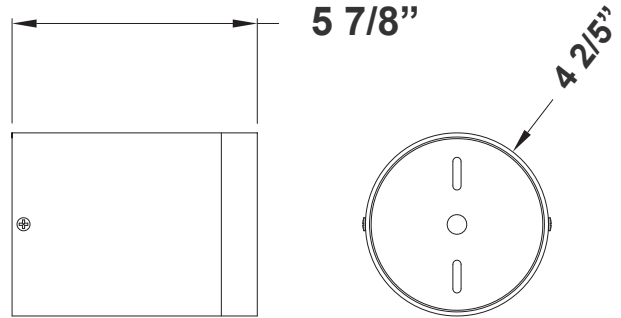

Shown With Suspension Rod

Avail Finish:

Customer Name: _____

Project Name: _____

Note: _____

Type: _____

5 7/8"(H) X 4 2/5"(D)

4" Square Cylinder, Pendant & Ceiling Cylinder Light, Aluminum Cylinder, White Aluminum Housing, Clear Glass Lens

Technical Specifications

Electrical:

- Voltage: 120-277V
- Power Factor: >0.90
- Wattage: 9W/12W/15W
- Efficacy: 76 LPW
- THD: <20%

Mechanical:

- Aluminum Housing & Glass Lens
- Suspension Cable & Canopy Set Accessories Avail.
- Universal Swivel W/ Rod Kit Accessories Avail. Ambient Operating Temperature: -13°F to 113°F
- IP Rating: IP40 suitable for damp locations
- 7-Year Warranty