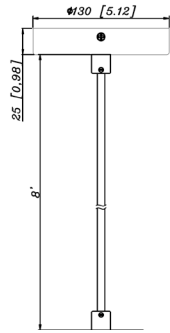

## FACTORY-INSTALLED OPTION:

OPT-EM-CMC46

**ACCESSORIES:**

5.12" (W) X 8.98" (H)

CMCS4S-MCTP-DD-BK+CMC-CS-8FT-BK  
CMCS4S-MCTP-DD-WH+CMC-CS-8FT-WH

5.12" (W) X 8.98" (H)

5.59" (W) X 7.78" (H) X 12.2" (D)

CMC4-MCTP-DD-BK+CMC-CS-8FT-BK+CMC4-PCR  
CMC4-MCTP-DD-WH+CMC-CS-8FT-WH+CMC4-PCR

5.12"(W)X36.98"(H)

CMCS4S-MCTP-DD-BK+CMC-SRK-218-5C-BK  
CMCS4S-MCTP-DD-WH+CMC-SRK-218-5C-WH

5.12"(W)X8.98"(H)

6.7"(W)X4.59"(D)

CMC4-MCTP-DD-BK+CMC-CS-8FT-BK+CMC4-WPCK-BK  
CMC4-MCTP-DD-WH+CMC-CS-8FT-WH+CMC4-WPCK-WH