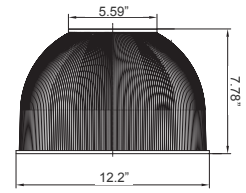

## FACTORY-INSTALLED OPTION:

OPT-EM-CMC46

**ACCESSORIES:**

5.12" (W) X 8.98" (H)

CMCS4S-MCTP-DD-BK+CMC-CS-8FT-BK  
CMCS4S-MCTP-DD-WH+CMC-CS-8FT-WH

5.12" (W) X 8.98" (H)

5.59" (W) X 7.78" (H) X 12.2" (D)

CMC4-MCTP-DD-BK+CMC-CS-8FT-BK+CMC4-PCR  
CMC4-MCTP-DD-WH+CMC-CS-8FT-WH+CMC4-PCR

5.12"(W)X36.98"(H)

CMCS4S-MCTP-DD-BK+CMC-SRK-218-5C-BK  
CMCS4S-MCTP-DD-WH+CMC-SRK-218-5C-WH

5.12"(W)X8.98"(H)

6.7"(W)X4.59"(D)

CMC4-MCTP-DD-BK+CMC-CS-8FT-BK+CMC4-WPCK-BK  
CMC4-MCTP-DD-WH+CMC-CS-8FT-WH+CMC4-WPCK-WH