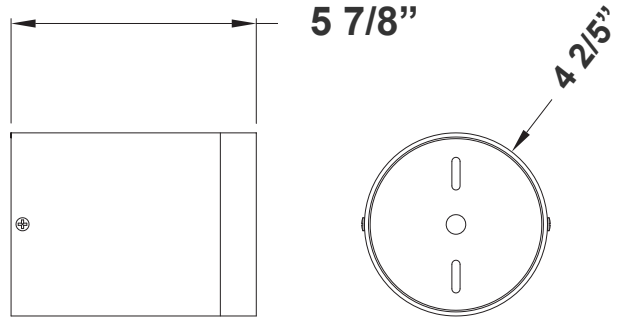

Shown with Suspended Cables (Not Incl.)

Avail Finish:

Customer Name: \_\_\_\_\_

Project Name: \_\_\_\_\_

Note: \_\_\_\_\_

Type: \_\_\_\_\_

5 7/8"(H) X 4 2/5"(D)

4" Square Cylinder, Pendant & Ceiling Cylinder Light, Aluminum Cylinder, White Aluminum Housing, Clear Glass Lens