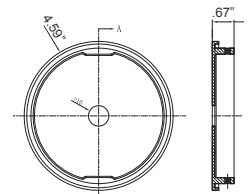

## FACTORY-INSTALLED OPTION:

OPT-EM-CMC46

**ACCESSORIES:**

5.12" (W) X 8.98" (H)

CMCS4S-MCTP-DD-BK+CMC-CS-8FT-BK  
CMCS4S-MCTP-DD-WH+CMC-CS-8FT-WH

5.12" (W) X 8.98" (H)

5.59" (W) X 7.78" (H) X 12.2" (D)

CMC4-MCTP-DD-BK+CMC-CS-8FT-BK+CMC4-PCR  
CMC4-MCTP-DD-WH+CMC-CS-8FT-WH+CMC4-PCR

5.12"(W)X36.98"(H)

CMCS4S-MCTP-DD-BK+CMC-SRK-218-5C-BK  
CMCS4S-MCTP-DD-WH+CMC-SRK-218-5C-WH

5.12"(W)X8.98"(H)

6.7"(W)X4.59"(D)

CMC4-MCTP-DD-BK+CMC-CS-8FT-BK+CMC4-WPCK-BK  
CMC4-MCTP-DD-WH+CMC-CS-8FT-WH+CMC4-WPCK-WH

5.12"(W)X8.98"(H)

CMC4-MCTP-DD-BK+CMC-CS-8FT-BK+CMC4-DS14-BG  
CMC4-MCTP-DD-WH+CMC-CS-8FT-WH+CMC4-DS14-WG

5.12"(W)X8.98"(H)

4.92"(W)X9.37"(H)X14.25"(D)

CMC4-MCTP-DD-BK+CMC-CS-8FT-BK+CMC4-DS14-BG  
CMC4-MCTP-DD-WH+CMC-CS-8FT-WH+CMC4-DS14-WG