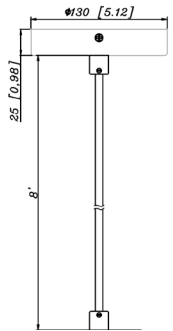

FACTORY-INSTALLED OPTION:

OPT-EM-8120AC

ACCESSORIES:

5.12" (W) X 8.98" (H)

CMC4-MCTP-DD-BK+CMC-CS-8FT-BK
CMC4-MCTP-DD-WH+CMC-CS-8FT-WH

5.12" (W) X 8.98" (H)

5.59" (W) X 7.78" (H) X 12.2" (D)

CMC4-MCTP-DD-BK+CMC-CS-8FT-BK+CMC4-PCR
CMC4-MCTP-DD-WH+CMC-CS-8FT-WH+CMC4-PCR

5.12" (W) X 36.98" (H)

CMC4-MCTP-DD-BK+CMC-SRK-218-5C-BK
CMC4-MCTP-DD-WH+CMC-SRK-218-5C-WH

5.12" (W) X 8.98" (H)

6.7" (W) X 4.59" (D)

CMC4-MCTP-DD-BK+CMC-CS-8FT-BK+CMC4-WPCK-BK
CMC4-MCTP-DD-WH+CMC-CS-8FT-WH+CMC4-WPCK-WH