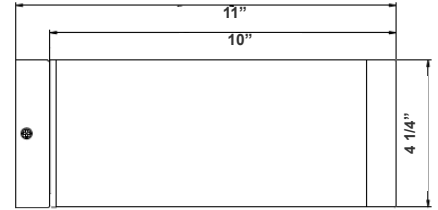

Avail Finish:

Customer Name: _____

Project Name: _____

Note: _____

Type: _____

11"(H) X 4 1/4" (W) X 4"(D)

4" Cylinder, Pendant & Ceiling Cylinder Light, Aluminum Cylinder, White Aluminum Housing, Clear Glass Lens