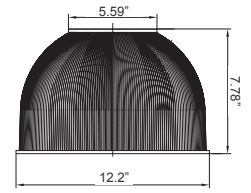

ACCESSORIES:

CMC4-MCTP-DD-BK+CMC-CS-8FT-BK
CMC4-MCTP-DD-WH+CMC-CS-8FT-WH

CMC4-MCTP-DD-BK+CMC-CS-8FT-BK+CMC4-PCR
CMC4-MCTP-DD-WH+CMC-CS-8FT-WH+CMC4-PCR

CMC4-MCTP-DD-BK+CMC-SRK-218-5C-BK
CMC4-MCTP-DD-WH+CMC-SRK-218-5C-WH

CMC4-MCTP-DD-BK+CMC-CS-8FT-BK+CMC4-WPCK-BK
CMC4-MCTP-DD-WH+CMC-CS-8FT-WH+CMC4-WPCK-WH

CMC4-MCTP-DD-BK+CMC-CS-8FT-BK+CMC4-DS14-BG
CMC4-MCTP-DD-WH+CMC-CS-8FT-WH+CMC4-DS14-WG

CMC4-MCTP-DD-BK+CMC-CS-8FT-BK+CMC4-DS14-BG
CMC4-MCTP-DD-WH+CMC-CS-8FT-WH+CMC4-DS14-WG

CMC4-MCTP-DD-BK+CMC-CS-8FT-BK+CMC4-FS14-BG
CMC4-MCTP-DD-WH+CMC-CS-8FT-WH+CMC4-FS14-WG

CMC4-MCTP-DD-BK+CMC-CS-8FT-BK+CMC4-FS14-BG
CMC4-MCTP-DD-WH+CMC-CS-8FT-WH+CMC4-FS14-WG