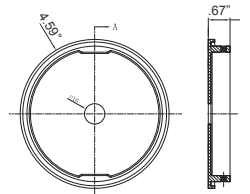

FACTORY-INSTALLED OPTION:

OPT-EM-8120AC

ACCESSORIES:

5.12" (W) X 8.98" (H)

CMC4-MCTP-DD-BK+CMC-CS-8FT-BK
CMC4-MCTP-DD-WH+CMC-CS-8FT-WH

5.12" (W) X 8.98" (H)

5.59" (W) X 7.78" (H) X 12.2" (D)

CMC4-MCTP-DD-BK+CMC-CS-8FT-BK+CMC4-PCR
CMC4-MCTP-DD-WH+CMC-CS-8FT-WH+CMC4-PCR

5.12" (W) X 36.98" (H)

CMC4-MCTP-DD-BK+CMC-SRK-218-5C-BK
CMC4-MCTP-DD-WH+CMC-SRK-218-5C-WH

5.12" (W) X 8.98" (H)

6.7" (W) X 4.59" (D)

CMC4-MCTP-DD-BK+CMC-CS-8FT-BK+CMC4-WPCK-BK
CMC4-MCTP-DD-WH+CMC-CS-8FT-WH+CMC4-WPCK-WH

5.12" (W) X 8.98" (H)

CMC4-MCTP-DD-BK+CMC-CS-8FT-BK+CMC4-DS14-BG
CMC4-MCTP-DD-WH+CMC-CS-8FT-WH+CMC4-DS14-WG

5.12" (W) X 8.98" (H)

4.92" (W) X 9.37" (H) X 14.25" (D)

CMC4-MCTP-DD-BK+CMC-CS-8FT-BK+CMC4-DS14-BG
CMC4-MCTP-DD-WH+CMC-CS-8FT-WH+CMC4-DS14-WG