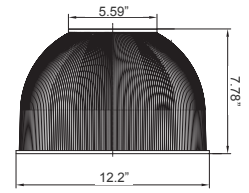

CMC46-ULK
Shown with Up Light Kit

FACTORY-INSTALLED OPTION:

OPT-EM-8120AC

ACCESSORIES:

5.12" (W) X 8.98" (H)

CMC4-MCTP-DD-BK+CMC-CS-8FT-BK
CMC4-MCTP-DD-WH+CMC-CS-8FT-WH

5.12" (W) X 8.98" (H)

5.59" (W) X 7.78" (H) X 12.2" (D)

CMC4-MCTP-DD-BK+CMC-CS-8FT-BK+CMC4-PCR
CMC4-MCTP-DD-WH+CMC-CS-8FT-WH+CMC4-PCR

5.12" (W) X 36.98" (H)

CMC4-MCTP-DD-BK+CMC-SRK-218-5C-BK
CMC4-MCTP-DD-WH+CMC-SRK-218-5C-WH

5.12" (W) X 8.98" (H)

6.7" (W) X 4.59" (D)