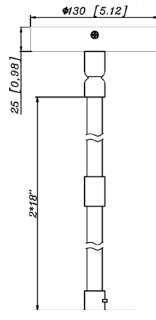

CMC46-ULK
Shown with Up Light Kit

FACTORY-INSTALLED OPTION:

OPT-EM-8120AC

ACCESSORIES:

5.12" (W) X 8.98" (H)

CMC4-MCTP-DD-BK+CMC-CS-8FT-BK
CMC4-MCTP-DD-WH+CMC-CS-8FT-WH

5.12" (W) X 8.98" (H)

5.59" (W) X 7.78" (H) X 12.2" (D)

CMC4-MCTP-DD-BK+CMC-CS-8FT-BK+CMC4-PCR
CMC4-MCTP-DD-WH+CMC-CS-8FT-WH+CMC4-PCR

5.12" (W) X 36.98" (H)

CMC4-MCTP-DD-BK+CMC-SRK-218-5C-BK
CMC4-MCTP-DD-WH+CMC-SRK-218-5C-WH

5.12" (W) X 8.98" (H)

6.7" (W) X 4.59" (D)

4.92" (W) X 9.37" (H) X 14.25" (D)

CMC4-MCTP-DD-BK+CMC-CS-8FT-BK+CMC4-DS14-BG
CMC4-MCTP-DD-WH+CMC-CS-8FT-WH+CMC4-DS14-WG

5.12" (W) X 8.98" (H)

11.81" (W) X 5.59" (H) X 13.46" (H)

CMC4-MCTP-DD-BK+CMC-CS-8FT-BK+CMC4-FS14-BG
CMC4-MCTP-DD-WH+CMC-CS-8FT-WH+CMC4-FS14-WG

5.12" (W) X 8.98" (H)

11.81" (W) X 5.59" (H) X 13.46" (H)

CMC4-MCTP-DD-BK+CMC-CS-8FT-BK+CMC4-FS14-BG
CMC4-MCTP-DD-WH+CMC-CS-8FT-WH+CMC4-FS14-WG

5.12"(W)X36.98"(H)

CMC4-MCTP-DD-BK+CMC-SRK-218-5C-BK+CMC4-HCDK-AG
CMC4-MCTP-DD-WH+CMC-SRK-218-5C-WH+CMC4-HCDK-BK