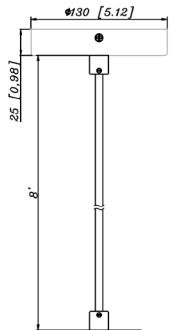

CMC46-ULK
Shown with Up Light Kit

FACTORY-INSTALLED OPTION:

OPT-EM-8120AC

ACCESSORIES:

5.12" (W) X 8.98" (H)

CMC4-MCTP-DD-BK+CMC-CS-8FT-BK
CMC4-MCTP-DD-WH+CMC-CS-8FT-WH

5.12" (W) X 8.98" (H)

5.59" (W) X 7.78" (H) X 12.2" (D)

CMC4-MCTP-DD-BK+CMC-CS-8FT-BK+CMC4-PCR
CMC4-MCTP-DD-WH+CMC-CS-8FT-WH+CMC4-PCR

5.12" (W) X 36.98" (H)

CMC4-MCTP-DD-BK+CMC-SRK-218-5C-BK
CMC4-MCTP-DD-WH+CMC-SRK-218-5C-WH

5.12" (W) X 8.98" (H)

6.7" (W) X 4.59" (D)

4.92" (W) X 9.37" (H) X 14.25" (D)

CMC4-MCTP-DD-BK+CMC-CS-8FT-BK+CMC4-DS14-BG
CMC4-MCTP-DD-WH+CMC-CS-8FT-WH+CMC4-DS14-WG

5.12" (W) X 8.98" (H)

11.81" (W) X 5.59" (H) X 13.46" (H)

CMC4-MCTP-DD-BK+CMC-CS-8FT-BK+CMC4-FS14-BG
CMC4-MCTP-DD-WH+CMC-CS-8FT-WH+CMC4-FS14-WG

5.12" (W) X 8.98" (H)

11.81" (W) X 5.59" (H) X 13.46" (H)

CMC4-MCTP-DD-BK+CMC-CS-8FT-BK+CMC4-FS14-BG
CMC4-MCTP-DD-WH+CMC-CS-8FT-WH+CMC4-FS14-WG

5.12"(W)X36.98"(H)

CMC4-MCTP-DD-BK+CMC-SRK-218-5C-BK+CMC4-HCDK-AG
CMC4-MCTP-DD-WH+CMC-SRK-218-5C-WH+CMC4-HCDK-BK