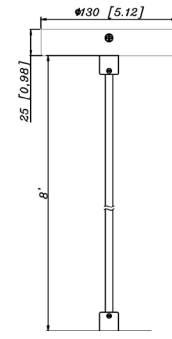

CMC46-ULK
Shown with Up Light Kit

FACTORY-INSTALLED OPTION:

OPT-EM-8120AC

ACCESSORIES:

5.12" (W) X 8.98" (H)

CMC4-MCTP-DD-BK+CMC-CS-8FT-BK
CMC4-MCTP-DD-WH+CMC-CS-8FT-WH

5.12" (W) X 8.98" (H)

5.59" (W) X 7.78" (H) X 12.2" (D)

CMC4-MCTP-DD-BK+CMC-CS-8FT-BK+CMC4-PCR
CMC4-MCTP-DD-WH+CMC-CS-8FT-WH+CMC4-PCR

5.12" (W) X 36.98" (H)

CMC4-MCTP-DD-BK+CMC-SRK-218-5C-BK
CMC4-MCTP-DD-WH+CMC-SRK-218-5C-WH

5.12" (W) X 8.98" (H)

6.7" (W) X 4.59" (D)

4.92" (W) X 9.37" (H) X 14.25" (D)

CMC4-MCTP-DD-BK+CMC-CS-8FT-BK+CMC4-DS14-BG
CMC4-MCTP-DD-WH+CMC-CS-8FT-WH+CMC4-DS14-WG

5.12" (W) X 8.98" (H)

11.81" (W) X 5.59" (H) X 13.46" (H)

CMC4-MCTP-DD-BK+CMC-CS-8FT-BK+CMC4-FS14-BG
CMC4-MCTP-DD-WH+CMC-CS-8FT-WH+CMC4-FS14-WG

5.12" (W) X 8.98" (H)

11.81" (W) X 5.59" (H) X 13.46" (H)

CMC4-MCTP-DD-BK+CMC-CS-8FT-BK+CMC4-FS14-BG
CMC4-MCTP-DD-WH+CMC-CS-8FT-WH+CMC4-FS14-WG

5.12"(W)X36.98"(H)

CMC4-MCTP-DD-BK+CMC-SRK-218-5C-BK+CMC4-HCDK-AG
CMC4-MCTP-DD-WH+CMC-SRK-218-5C-WH+CMC4-HCDK-BK