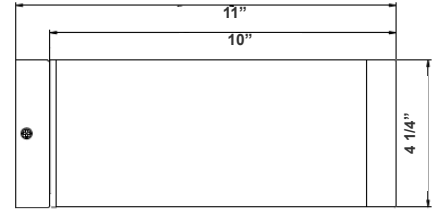

11"(H) X 4 1/4" (W) X 4"(D)

4" Cylinder, Pendant & Ceiling Cylinder Light, Aluminum Cylinder, White Aluminum Housing, Clear Glass Lens

Features

- Color Temperatures: RGBW Seletable Trough Phone App
- Triac Dimmable at 120V & 0-10V Dimming at 120-277V
- 7-Year Warranty
- Aluminum Base and Glass Lens