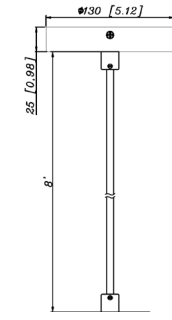

CMC46-ULK
Shown with Up Light Kit

FACTORY-INSTALLED OPTION:

OPT-EM-8120AC

ACCESSORIES:

5.12" (W) X 8.98" (H)

CMC4-MCTP-DD-BK+CMC-CS-8FT-BK
CMC4-MCTP-DD-WH+CMC-CS-8FT-WH

5.12" (W) X 8.98" (H)

5.59" (W) X 7.78" (H) X 12.2" (D)

CMC4-MCTP-DD-BK+CMC-CS-8FT-BK+CMC4-PCR
CMC4-MCTP-DD-WH+CMC-CS-8FT-WH+CMC4-PCR

5.12" (W) X 36.98" (H)

CMC4-MCTP-DD-BK+CMC-SRK-218-5C-BK
CMC4-MCTP-DD-WH+CMC-SRK-218-5C-WH

5.12" (W) X 8.98" (H)

6.7" (W) X 4.59" (D)

4.92" (W) X 9.37" (H) X 14.25" (D)

CMC4-MCTP-DD-BK+CMC-CS-8FT-BK+CMC4-DS14-BG
CMC4-MCTP-DD-WH+CMC-CS-8FT-WH+CMC4-DS14-WG

5.12" (W) X 8.98" (H)

11.81" (W) X 5.59" (H) X 13.46" (H)

CMC4-MCTP-DD-BK+CMC-CS-8FT-BK+CMC4-FS14-BG
CMC4-MCTP-DD-WH+CMC-CS-8FT-WH+CMC4-FS14-WG

5.12" (W) X 8.98" (H)

11.81" (W) X 5.59" (H) X 13.46" (H)

CMC4-MCTP-DD-BK+CMC-CS-8FT-BK+CMC4-FS14-BG
CMC4-MCTP-DD-WH+CMC-CS-8FT-WH+CMC4-FS14-WG

5.12"(W)X36.98"(H)

CMC4-MCTP-DD-BK+CMC-SRK-218-5C-BK+CMC4-HCDK-AG
CMC4-MCTP-DD-WH+CMC-SRK-218-5C-WH+CMC4-HCDK-BK