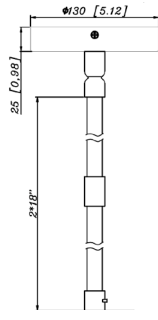

CMC46-ULK
Shown with Up Light Kit

FACTORY-INSTALLED OPTION:

OPT-EM-8120AC

ACCESSORIES:

5.12" (W) X 8.98" (H)

CMC4-MCTP-DD-BK+CMC-CS-8FT-BK
CMC4-MCTP-DD-WH+CMC-CS-8FT-WH

5.12" (W) X 8.98" (H)

5.59" (W) X 7.78" (H) X 12.2" (D)

CMC4-MCTP-DD-BK+CMC-CS-8FT-BK+CMC4-PCR
CMC4-MCTP-DD-WH+CMC-CS-8FT-WH+CMC4-PCR

5.12" (W) X 36.98" (H)

CMC4-MCTP-DD-BK+CMC-SRK-218-5C-BK
CMC4-MCTP-DD-WH+CMC-SRK-218-5C-WH

5.12" (W) X 8.98" (H)

6.7" (W) X 4.59" (D)

4.92" (W) X 9.37" (H) X 14.25" (D)

CMC4-MCTP-DD-BK+CMC-CS-8FT-BK+CMC4-DS14-BG
CMC4-MCTP-DD-WH+CMC-CS-8FT-WH+CMC4-DS14-WG

5.12" (W) X 8.98" (H)

11.81" (W) X 5.59" (H) X 13.46" (H)

CMC4-MCTP-DD-BK+CMC-CS-8FT-BK+CMC4-FS14-BG
CMC4-MCTP-DD-WH+CMC-CS-8FT-WH+CMC4-FS14-WG

5.12" (W) X 8.98" (H)

11.81" (W) X 5.59" (H) X 13.46" (H)

CMC4-MCTP-DD-BK+CMC-CS-8FT-BK+CMC4-FS14-BG
CMC4-MCTP-DD-WH+CMC-CS-8FT-WH+CMC4-FS14-WG

5.12"(W)X36.98"(H)

CMC4-MCTP-DD-BK+CMC-SRK-218-5C-BK+CMC4-HCDK-AG
CMC4-MCTP-DD-WH+CMC-SRK-218-5C-WH+CMC4-HCDK-BK