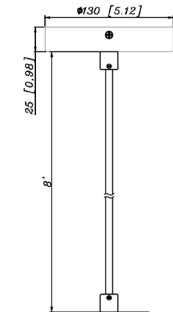

CMC46-ULK
Shown with Up Light Kit

FACTORY-INSTALLED OPTION:

OPT-EM-8120AC

ACCESSORIES:

5.12" (W) X 8.98" (H)

CMC4-MCTP-DD-BK+CMC-CS-8FT-BK
CMC4-MCTP-DD-WH+CMC-CS-8FT-WH

5.12" (W) X 8.98" (H)

5.59" (W) X 7.78" (H) X 12.2" (D)

CMC4-MCTP-DD-BK+CMC-CS-8FT-BK+CMC4-PCR
CMC4-MCTP-DD-WH+CMC-CS-8FT-WH+CMC4-PCR

5.12" (W) X 36.98" (H)

CMC4-MCTP-DD-BK+CMC-SRK-218-5C-BK
CMC4-MCTP-DD-WH+CMC-SRK-218-5C-WH

5.12" (W) X 8.98" (H)

6.7" (W) X 4.59" (D)

4.92" (W) X 9.37" (H) X 14.25" (D)

CMC4-MCTP-DD-BK+CMC-CS-8FT-BK+CMC4-DS14-BG
CMC4-MCTP-DD-WH+CMC-CS-8FT-WH+CMC4-DS14-WG

5.12" (W) X 8.98" (H)

11.81" (W) X 5.59" (H) X 13.46" (H)

CMC4-MCTP-DD-BK+CMC-CS-8FT-BK+CMC4-FS14-BG
CMC4-MCTP-DD-WH+CMC-CS-8FT-WH+CMC4-FS14-WG

5.12" (W) X 8.98" (H)

11.81" (W) X 5.59" (H) X 13.46" (H)

CMC4-MCTP-DD-BK+CMC-CS-8FT-BK+CMC4-FS14-BG
CMC4-MCTP-DD-WH+CMC-CS-8FT-WH+CMC4-FS14-WG

5.12"(W)X36.98"(H)

CMC4-MCTP-DD-BK+CMC-SRK-218-5C-BK+CMC4-HCDK-AG
CMC4-MCTP-DD-WH+CMC-SRK-218-5C-WH+CMC4-HCDK-BK