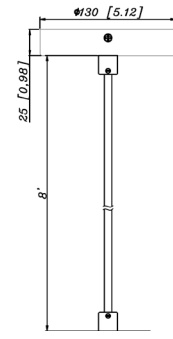

CMC46-ULK
Shown with Up Light Kit

FACTORY-INSTALLED OPTION:

OPT-EM-8120AC

ACCESSORIES:

5.12" (W) X 8.98" (H)

CMC4-MCTP-DD-BK+CMC-CS-8FT-BK
CMC4-MCTP-DD-WH+CMC-CS-8FT-WH

5.12" (W) X 8.98" (H)

5.59" (W) X 7.78" (H) X 12.2" (D)

CMC4-MCTP-DD-BK+CMC-CS-8FT-BK+CMC4-PCR
CMC4-MCTP-DD-WH+CMC-CS-8FT-WH+CMC4-PCR

5.12" (W) X 36.98" (H)

CMC4-MCTP-DD-BK+CMC-SRK-218-5C-BK
CMC4-MCTP-DD-WH+CMC-SRK-218-5C-WH

5.12" (W) X 8.98" (H)

6.7" (W) X 4.59" (D)

4.92" (W) X 9.37" (H) X 14.25" (D)

CMC4-MCTP-DD-BK+CMC-CS-8FT-BK+CMC4-DS14-BG
CMC4-MCTP-DD-WH+CMC-CS-8FT-WH+CMC4-DS14-WG

5.12" (W) X 8.98" (H)

11.81" (W) X 5.59" (H) X 13.46" (H)

CMC4-MCTP-DD-BK+CMC-CS-8FT-BK+CMC4-FS14-BG
CMC4-MCTP-DD-WH+CMC-CS-8FT-WH+CMC4-FS14-WG

5.12" (W) X 8.98" (H)

11.81" (W) X 5.59" (H) X 13.46" (H)

CMC4-MCTP-DD-BK+CMC-CS-8FT-BK+CMC4-FS14-BG
CMC4-MCTP-DD-WH+CMC-CS-8FT-WH+CMC4-FS14-WG

5.12"(W)X36.98"(H)

CMC4-MCTP-DD-BK+CMC-SRK-218-5C-BK+CMC4-HCDK-AG
CMC4-MCTP-DD-WH+CMC-SRK-218-5C-WH+CMC4-HCDK-BK