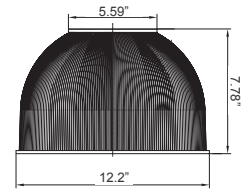

## FACTORY-INSTALLED OPTION:

OPT-EM-CMC46

**ACCESSORIES:**

5.12" (W) X 8.98" (H)

CMC4-MCTP-DD-BK+CMC-CS-8FT-BK  
CMC4-MCTP-DD-WH+CMC-CS-8FT-WH

5.12" (W) X 8.98" (H)

5.59" (W) X 7.78" (H) X 12.2" (D)

CMC4-MCTP-DD-BK+CMC-CS-8FT-BK+CMC4-PCR  
CMC4-MCTP-DD-WH+CMC-CS-8FT-WH+CMC4-PCR

5.12" (W) X 36.98" (H)

CMC4-MCTP-DD-BK+CMC-SRK-218-5C-BK  
CMC4-MCTP-DD-WH+CMC-SRK-218-5C-WH

5.12" (W) X 8.98" (H)

6.7" (W) X 4.59" (D)

CMC4-MCTP-DD-BK+CMC-CS-8FT-BK+CMC4-WPCK-BK  
CMC4-MCTP-DD-WH+CMC-CS-8FT-WH+CMC4-WPCK-WH