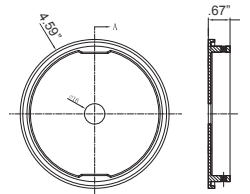

## FACTORY-INSTALLED OPTION:

OPT-EM-CMC46

**ACCESSORIES:**

5.12" (W) X 8.98" (H)

CMC4-MCTP-DD-BK+CMC-CS-8FT-BK  
CMC4-MCTP-DD-WH+CMC-CS-8FT-WH

5.12" (W) X 8.98" (H)

5.59" (W) X 7.78" (H) X 12.2" (D)

CMC4-MCTP-DD-BK+CMC-CS-8FT-BK+CMC4-PCR  
CMC4-MCTP-DD-WH+CMC-CS-8FT-WH+CMC4-PCR

5.12" (W) X 36.98" (H)

CMC4-MCTP-DD-BK+CMC-SRK-218-5C-BK  
CMC4-MCTP-DD-WH+CMC-SRK-218-5C-WH

5.12" (W) X 8.98" (H)

6.7" (W) X 4.59" (D)

CMC4-MCTP-DD-BK+CMC-CS-8FT-BK+CMC4-WPCK-BK  
CMC4-MCTP-DD-WH+CMC-CS-8FT-WH+CMC4-WPCK-WH

5.12" (W) X 8.98" (H)

CMC4-MCTP-DD-BK+CMC-CS-8FT-BK+CMC4-DS14-BG  
CMC4-MCTP-DD-WH+CMC-CS-8FT-WH+CMC4-DS14-WG

5.12" (W) X 8.98" (H)

4.92" (W) X 9.37" (H) X 14.25" (D)

CMC4-MCTP-DD-BK+CMC-CS-8FT-BK+CMC4-DS14-BG  
CMC4-MCTP-DD-WH+CMC-CS-8FT-WH+CMC4-DS14-WG