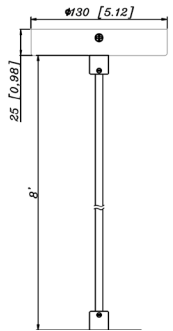

## FACTORY-INSTALLED OPTION:

OPT-EM-CMC46

**ACCESSORIES:**

5.12" (W) X 8.98" (H)

CMC4-MCTP-DD-BK+CMC-CS-8FT-BK  
CMC4-MCTP-DD-WH+CMC-CS-8FT-WH

5.12" (W) X 8.98" (H)

5.59" (W) X 7.78" (H) X 12.2" (D)

CMC4-MCTP-DD-BK+CMC-CS-8FT-BK+CMC4-PCR  
CMC4-MCTP-DD-WH+CMC-CS-8FT-WH+CMC4-PCR

5.12" (W) X 36.98" (H)

CMC4-MCTP-DD-BK+CMC-SRK-218-5C-BK  
CMC4-MCTP-DD-WH+CMC-SRK-218-5C-WH

5.12" (W) X 8.98" (H)

6.7" (W) X 4.59" (D)

CMC4-MCTP-DD-BK+CMC-CS-8FT-BK+CMC4-WPCK-BK  
CMC4-MCTP-DD-WH+CMC-CS-8FT-WH+CMC4-WPCK-WH

5.12" (W) X 8.98" (H)

CMC4-MCTP-DD-BK+CMC-CS-8FT-BK+CMC4-DS14-BG  
CMC4-MCTP-DD-WH+CMC-CS-8FT-WH+CMC4-DS14-WG

5.12" (W) X 8.98" (H)

4.92" (W) X 9.37" (H) X 14.25" (D)

CMC4-MCTP-DD-BK+CMC-CS-8FT-BK+CMC4-DS14-BG  
CMC4-MCTP-DD-WH+CMC-CS-8FT-WH+CMC4-DS14-WG