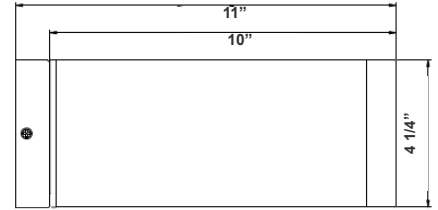

11"(H) X 4 1/4" (W) X 4"(D)

4" Cylinder, Pendant & Ceiling Cylinder Light, Aluminum Cylinder, White Aluminum Housing, Clear Glass Lens