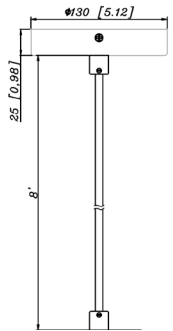

## FACTORY-INSTALLED OPTION:

OPT-EM-8120AC

**ACCESSORIES:**

5.12" (W) X 8.98" (H)

CMC4-MCTP-DD-BK+CMC-CS-8FT-BK  
CMC4-MCTP-DD-WH+CMC-CS-8FT-WH

5.12" (W) X 8.98" (H)

5.59" (W) X 7.78" (H) X 12.2" (D)

CMC4-MCTP-DD-BK+CMC-CS-8FT-BK+CMC4-PCR  
CMC4-MCTP-DD-WH+CMC-CS-8FT-WH+CMC4-PCR

5.12" (W) X 36.98" (H)

CMC4-MCTP-DD-BK+CMC-SRK-218-5C-BK  
CMC4-MCTP-DD-WH+CMC-SRK-218-5C-WH

5.12" (W) X 8.98" (H)

6.7" (W) X 4.59" (D)

CMC4-MCTP-DD-BK+CMC-CS-8FT-BK+CMC4-WPCK-BK  
CMC4-MCTP-DD-WH+CMC-CS-8FT-WH+CMC4-WPCK-WH

5.12" (W) X 8.98" (H)

CMC4-MCTP-DD-BK+CMC-CS-8FT-BK+CMC4-DS14-BG  
CMC4-MCTP-DD-WH+CMC-CS-8FT-WH+CMC4-DS14-WG

5.12" (W) X 8.98" (H)

4.92" (W) X 9.37" (H) X 14.25" (D)

CMC4-MCTP-DD-BK+CMC-CS-8FT-BK+CMC4-DS14-BG  
CMC4-MCTP-DD-WH+CMC-CS-8FT-WH+CMC4-DS14-WG