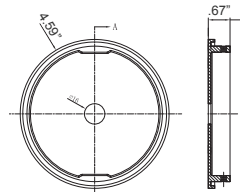

## FACTORY-INSTALLED OPTION:

OPT-EM-8120AC

**ACCESSORIES:**

5.12" (W) X 8.98" (H)

CMC4-MCTP-DD-BK+CMC-CS-8FT-BK  
CMC4-MCTP-DD-WH+CMC-CS-8FT-WH

5.12" (W) X 8.98" (H)

5.59" (W) X 7.78" (H) X 12.2" (D)

CMC4-MCTP-DD-BK+CMC-CS-8FT-BK+CMC4-PCR  
CMC4-MCTP-DD-WH+CMC-CS-8FT-WH+CMC4-PCR

5.12" (W) X 36.98" (H)

CMC4-MCTP-DD-BK+CMC-SRK-218-5C-BK  
CMC4-MCTP-DD-WH+CMC-SRK-218-5C-WH

5.12" (W) X 8.98" (H)

6.7" (W) X 4.59" (D)

CMC4-MCTP-DD-BK+CMC-CS-8FT-BK+CMC4-WPCK-BK  
CMC4-MCTP-DD-WH+CMC-CS-8FT-WH+CMC4-WPCK-WH

5.12" (W) X 8.98" (H)

CMC4-MCTP-DD-BK+CMC-CS-8FT-BK+CMC4-DS14-BG  
CMC4-MCTP-DD-WH+CMC-CS-8FT-WH+CMC4-DS14-WG

5.12" (W) X 8.98" (H)

4.92" (W) X 9.37" (H) X 14.25" (D)

CMC4-MCTP-DD-BK+CMC-CS-8FT-BK+CMC4-DS14-BG  
CMC4-MCTP-DD-WH+CMC-CS-8FT-WH+CMC4-DS14-WG