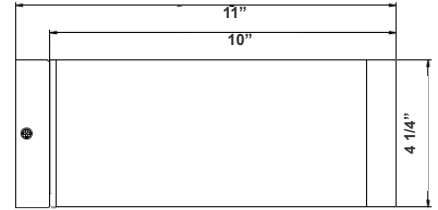

Avail Finish:

Customer Name: \_\_\_\_\_

Project Name: \_\_\_\_\_

Note: \_\_\_\_\_

Type: \_\_\_\_\_

11"(H) X 4 1/4" (W) X 4"(D)

4" Cylinder, Pendant & Ceiling Cylinder Light, Aluminum Cylinder, White Aluminum Housing, Clear Glass Lens