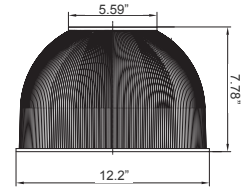

ACCESSORIES:

CMC4-MCTP-DD-BK+CMC-CS-8FT-BK
CMC4-MCTP-DD-WH+CMC-CS-8FT-WH

CMC4-MCTP-DD-BK+CMC-CS-8FT-BK+CMC4-PCR
CMC4-MCTP-DD-WH+CMC-CS-8FT-WH+CMC4-PCR

CMC4-MCTP-DD-BK+CMC-SRK-218-5C-BK
CMC4-MCTP-DD-WH+CMC-SRK-218-5C-WH

CMC4-MCTP-DD-BK+CMC-CS-8FT-BK+CMC4-WPCK-BK
CMC4-MCTP-DD-WH+CMC-CS-8FT-WH+CMC4-WPCK-WH

CMC4-MCTP-DD-BK+CMC-CS-8FT-BK+CMC4-DS14-BG
CMC4-MCTP-DD-WH+CMC-CS-8FT-WH+CMC4-DS14-WG

CMC4-MCTP-DD-BK+CMC-CS-8FT-BK+CMC4-DS14-BG
CMC4-MCTP-DD-WH+CMC-CS-8FT-WH+CMC4-DS14-WG

CMC4-MCTP-DD-BK+CMC-CS-8FT-BK+CMC4-FS14-BG
CMC4-MCTP-DD-WH+CMC-CS-8FT-WH+CMC4-FS14-WG

CMC4-MCTP-DD-BK+CMC-CS-8FT-BK+CMC4-FS14-BG
CMC4-MCTP-DD-WH+CMC-CS-8FT-WH+CMC4-FS14-WG