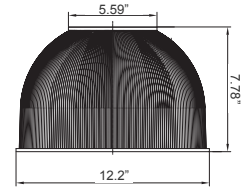

ACCESSORIES:

CMC4-MCTP-DD-BK+CMC-CS-8FT-BK
CMC4-MCTP-DD-WH+CMC-CS-8FT-WH

CMC4-MCTP-DD-BK+CMC-CS-8FT-BK+CMC4-PCR
CMC4-MCTP-DD-WH+CMC-CS-8FT-WH+CMC4-PCR

CMC4-MCTP-DD-BK+CMC-SRK-218-5C-BK
CMC4-MCTP-DD-WH+CMC-SRK-218-5C-WH

CMC4-MCTP-DD-BK+CMC-CS-8FT-BK+CMC4-WPCK-BK
CMC4-MCTP-DD-WH+CMC-CS-8FT-WH+CMC4-WPCK-WH

CMC4-MCTP-DD-BK+CMC-CS-8FT-BK+CMC4-DS14-BG
CMC4-MCTP-DD-WH+CMC-CS-8FT-WH+CMC4-DS14-WG

CMC4-MCTP-DD-BK+CMC-CS-8FT-BK+CMC4-DS14-BG
CMC4-MCTP-DD-WH+CMC-CS-8FT-WH+CMC4-DS14-WG

CMC4-MCTP-DD-BK+CMC-CS-8FT-BK+CMC4-FS14-BG
CMC4-MCTP-DD-WH+CMC-CS-8FT-WH+CMC4-FS14-WG

CMC4-MCTP-DD-BK+CMC-CS-8FT-BK+CMC4-FS14-BG
CMC4-MCTP-DD-WH+CMC-CS-8FT-WH+CMC4-FS14-WG