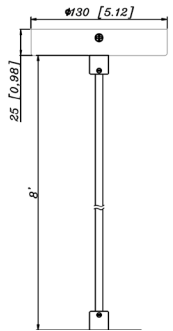

## FACTORY-INSTALLED OPTION:

OPT-EM-CMC46

**ACCESSORIES:**

5.12" (W) X 8.98" (H)

CMC4-MCTP-DD-BK+CMC-CS-8FT-BK  
CMC4-MCTP-DD-WH+CMC-CS-8FT-WH

5.12" (W) X 8.98" (H)

5.59" (W) X 7.78" (H) X 12.2" (D)

CMC4-MCTP-DD-BK+CMC-CS-8FT-BK+CMC4-PCR  
CMC4-MCTP-DD-WH+CMC-CS-8FT-WH+CMC4-PCR

5.12" (W) X 36.98" (H)

CMC4-MCTP-DD-BK+CMC-SRK-218-5C-BK  
CMC4-MCTP-DD-WH+CMC-SRK-218-5C-WH

5.12" (W) X 8.98" (H)

6.7" (W) X 4.59" (D)

CMC4-MCTP-DD-BK+CMC-CS-8FT-BK+CMC4-WPCK-BK  
CMC4-MCTP-DD-WH+CMC-CS-8FT-WH+CMC4-WPCK-WH