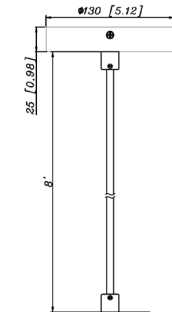

## FACTORY-INSTALLED OPTION:

OPT-EM-CMC46

**ACCESSORIES:**

5.12" (W) X 8.98" (H)

CMC4-MCTP-DD-BK+CMC-CS-8FT-BK  
CMC4-MCTP-DD-WH+CMC-CS-8FT-WH

5.12" (W) X 8.98" (H)

5.59" (W) X 7.78" (H) X 12.2" (D)

CMC4-MCTP-DD-BK+CMC-CS-8FT-BK+CMC4-PCR  
CMC4-MCTP-DD-WH+CMC-CS-8FT-WH+CMC4-PCR

5.12" (W) X 36.98" (H)

CMC4-MCTP-DD-BK+CMC-SRK-218-5C-BK  
CMC4-MCTP-DD-WH+CMC-SRK-218-5C-WH

5.12" (W) X 8.98" (H)

6.7" (W) X 4.59" (D)

CMC4-MCTP-DD-BK+CMC-CS-8FT-BK+CMC4-WPCK-BK  
CMC4-MCTP-DD-WH+CMC-CS-8FT-WH+CMC4-WPCK-WH

5.12" (W) X 8.98" (H)

CMC4-MCTP-DD-BK+CMC-CS-8FT-BK+CMC4-DS14-BG  
CMC4-MCTP-DD-WH+CMC-CS-8FT-WH+CMC4-DS14-WG

5.12" (W) X 8.98" (H)

4.92" (W) X 9.37" (H) X 14.25" (D)

CMC4-MCTP-DD-BK+CMC-CS-8FT-BK+CMC4-DS14-BG  
CMC4-MCTP-DD-WH+CMC-CS-8FT-WH+CMC4-DS14-WG