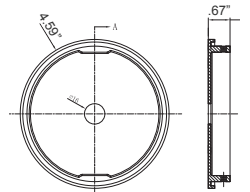

## FACTORY-INSTALLED OPTION:

OPT-EM-CMC46

**ACCESSORIES:**

5.12" (W) X 8.98" (H)

CMC4-MCTP-DD-BK+CMC-CS-8FT-BK  
CMC4-MCTP-DD-WH+CMC-CS-8FT-WH

5.12" (W) X 8.98" (H)

5.59" (W) X 7.78" (H) X 12.2" (D)

CMC4-MCTP-DD-BK+CMC-CS-8FT-BK+CMC4-PCR  
CMC4-MCTP-DD-WH+CMC-CS-8FT-WH+CMC4-PCR

5.12" (W) X 36.98" (H)

CMC4-MCTP-DD-BK+CMC-SRK-218-5C-BK  
CMC4-MCTP-DD-WH+CMC-SRK-218-5C-WH

5.12" (W) X 8.98" (H)

6.7" (W) X 4.59" (D)

CMC4-MCTP-DD-BK+CMC-CS-8FT-BK+CMC4-WPCK-BK  
CMC4-MCTP-DD-WH+CMC-CS-8FT-WH+CMC4-WPCK-WH

5.12" (W) X 8.98" (H)

CMC4-MCTP-DD-BK+CMC-CS-8FT-BK+CMC4-DS14-BG  
CMC4-MCTP-DD-WH+CMC-CS-8FT-WH+CMC4-DS14-WG

5.12" (W) X 8.98" (H)

4.92" (W) X 9.37" (H) X 14.25" (D)

CMC4-MCTP-DD-BK+CMC-CS-8FT-BK+CMC4-DS14-BG  
CMC4-MCTP-DD-WH+CMC-CS-8FT-WH+CMC4-DS14-WG