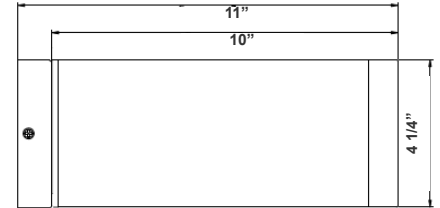

Project Name: \_\_\_\_\_

Note: \_\_\_\_\_

Type: \_\_\_\_\_

11"(H) X 4 1/4" (W) X 4"(D)

4" Cylinder, Pendant & Ceiling Cylinder Light, Aluminum Cylinder, White Aluminum Housing, Clear Glass Lens