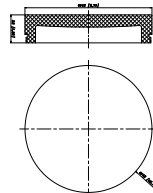

5.12"(W)X36.98"(H)

CMC4-MCTP-DD-BK+CMC-SRK-218-5C-BK
CMC4-MCTP-DD-WH+CMC-SRK-218-5C-WH

Cylinder And Pendant Lighting
J-Box Cover Canopy For Up To 4
Pipe Entries

CMC-JBCK-BK
CMC-JBCK-WH

5.12"(W)X36.98"(H)

CMC4-MCTP-DD-BK+CMC-SRK-218-5C-BK+CMC4-HCDK-AG
CMC4-MCTP-DD-WH+CMC-SRK-218-5C-WH+CMC4-HCDK-BK

5.12"(W)X8.98"(H)

CMC4-MCTP-DD-BK+CMC-CS-8FT-BK+CMC4-TRM-AG
CMC4-MCTP-DD-WH+CMC-CS-8FT-WH+CMC4-TRM-BN

5.12" (W) X 8.98" (H)

5.71" (W) X 1.26" (H) X 5.71" (D)

CMC4-MCTP-DD-BK+CMC-CS-8FT-BK+CMC4-DL32
CMC4-MCTP-DD-WH+CMC-CS-8FT-WH+CMC4-DL32

1 1/2"(H) X 5"(W) X 5"(D)

CMC4-MCTP-DD-BK+CMC-OWCC-BK+CMC-SRK-218-5C-BK
CMC4-MCTP-DD-WH+CMC-OWCC-WH+CMC-SRK-218-5C-WH