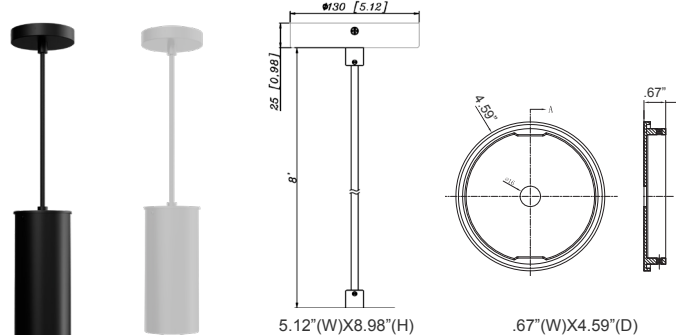

CMC4-MCTP-DD-BK+CMC-CS-8FT-BK+CMC4-WPCK-BK
CMC4-MCTP-DD-WH+CMC-CS-8FT-WH+CMC4-WPCK-WH