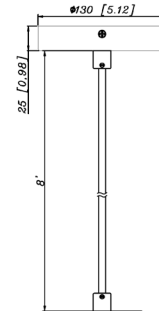

5.12"(W)X36.98"(H)

CMC4-MCTP-DD-BK+CMC-SRK-218-5C-BK
CMC4-MCTP-DD-WH+CMC-SRK-218-5C-WH

Cylinder And Pendant Lighting
J-Box Cover Canopy For Up To 4
Pipe Entries

CMC-JBCK-BK
CMC-JBCK-WH

5.12"(W)X36.98"(H)

CMC4-MCTP-DD-BK+CMC-SRK-218-5C-BK+CMC4-HCDK-AG
CMC4-MCTP-DD-WH+CMC-SRK-218-5C-WH+CMC4-HCDK-BK

5.12"(W)X8.98"(H)

CMC4-MCTP-DD-BK+CMC-CS-8FT-BK+CMC4-TRM-AG
CMC4-MCTP-DD-WH+CMC-CS-8FT-WH+CMC4-TRM-BN

5.12" (W) X 8.98" (H)

5.71" (W) X 1.26" (H) X 5.71" (D)

CMC4-MCTP-DD-BK+CMC-CS-8FT-BK+CMC4-DL32
CMC4-MCTP-DD-WH+CMC-CS-8FT-WH+CMC4-DL32

1 1/2"(H) X 5"(W) X 5"(D)

CMC4-MCTP-DD-BK+CMC-OWCC-BK+CMC-SRK-218-5C-BK
CMC4-MCTP-DD-WH+CMC-OWCC-WH+CMC-SRK-218-5C-WH