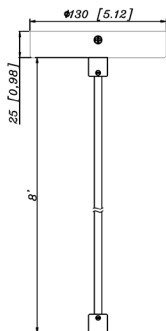

5.12"(W)X36.98"(H)

CMC4-MCTP-DD-BK+CMC-SRK-218-5C-BK
CMC4-MCTP-DD-WH+CMC-SRK-218-5C-WH

Cylinder And Pendant Lighting
J-Box Cover Canopy For Up To 4
Pipe Entries

CMC-JBCK-BK
CMC-JBCK-WH

5.12"(W)X36.98"(H)

CMC4-MCTP-DD-BK+CMC-SRK-218-5C-BK+CMC4-HCDK-AG
CMC4-MCTP-DD-WH+CMC-SRK-218-5C-WH+CMC4-HCDK-BK

5.12"(W)X8.98"(H)

CMC4-MCTP-DD-BK+CMC-CS-8FT-BK+CMC4-TRM-AG
CMC4-MCTP-DD-WH+CMC-CS-8FT-WH+CMC4-TRM-BN

5.12" (W) X 8.98" (H)

5.71" (W) X 1.26" (H) X 5.71" (D)

CMC4-MCTP-DD-BK+CMC-CS-8FT-BK+CMC4-DL32
CMC4-MCTP-DD-WH+CMC-CS-8FT-WH+CMC4-DL32

1 1/2"(H) X 5"(W) X 5"(D)

CMC4-MCTP-DD-BK+CMC-OWCC-BK+CMC-SRK-218-5C-BK
CMC4-MCTP-DD-WH+CMC-OWCC-WH+CMC-SRK-218-5C-WH