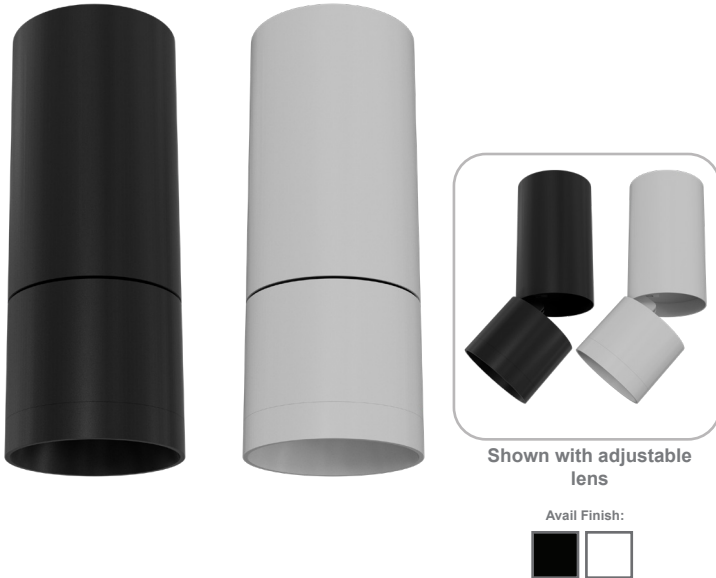

CMC4-ADJ-MCTP-DD-BK
CMC4-ADJ-MCTP-DD-WH

MCTP Multi Color Temperature & Multi Power/Wattage (Selectable)

Customer Name: _____

Project Name: _____

Note: _____ | Type: _____

4" Cylinder, Pendant & Ceiling Cylinder Light, Aluminum Cylinder, White Aluminum Housing, Clear Glass Lens

13"(W) X 4 3/8" (D)

Features

- Multi CCT: Selectable Multi-CCT & Power Switches on the back of the fixture(Dual Function)
- Triac Dimmable at 120V & 0-10V Dimming at 120-277V
- 7-Year Warranty
- Aluminum Base and Glass Lens

Technical Specifications

Electrical:

- Voltage: 120-277V
- Power Factor: >0.90
- THD: <20%
- Wattage: 12W/16W/ 20W
- Efficacy: 80 LPW

Mechanical:

- Aluminum Housing & Glass Lens
- The lens tilts 90° and rotates 360°
- Suspension Cable & Canopy Set Accessories Avail.
- Universal Swivel W/ Rod Kit Accessories Avail. Ambient Operating Temperature: -13°F to 113°F
- Rated life: 70,000 hrs
- IP Rating: IP40 suitable for damp locations

Applications:

- 4" Cylinder, Pendant & Ceiling Cylinder Light, Aluminum Cylinder, White Aluminum Housing, Clear Glass Lens

Performance Table: CMC4-ADJ-MCTP-DD

MODEL NO.	Wattage	Voltage	Lumens	Color Temp.	LPW
CMC4-ADJ-MCTP-DD-WH	12W	120-277V	900LM	3000K	80
CMC4-ADJ-MCTP-DD-BK	16W		1125LM	4000K	
	20W		1600LM	5000K	