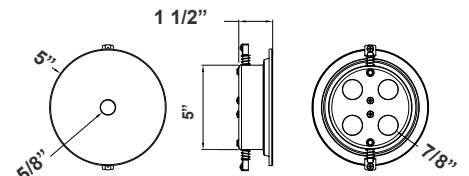

5.12"(W)X36.98"(H)

CMC4-MCTP-DD-BK+CMC-SRK-218-5C-BK
CMC4-MCTP-DD-WH+CMC-SRK-218-5C-WH

Cylinder And Pendant Lighting
J-Box Cover Canopy For Up To 4
Pipe Entries

CMC-JBCK-BK
CMC-JBCK-WH

5.12"(W)X36.98"(H)

CMC4-MCTP-DD-BK+CMC-SRK-218-5C-BK+CMC4-HCDK-AG
CMC4-MCTP-DD-WH+CMC-SRK-218-5C-WH+CMC4-HCDK-BK

5.12"(W)X8.98"(H)

CMC4-MCTP-DD-BK+CMC-CS-8FT-BK+CMC4-TRM-AG
CMC4-MCTP-DD-WH+CMC-CS-8FT-WH+CMC4-TRM-BN

5.12" (W) X 8.98" (H)

5.71" (W) X 1.26" (H) X 5.71" (D)

CMC4-MCTP-DD-BK+CMC-CS-8FT-BK+CMC4-DL32
CMC4-MCTP-DD-WH+CMC-CS-8FT-WH+CMC4-DL32

1 1/2"(H) X 5"(W) X 5"(D)

CMC4-MCTP-DD-BK+CMC-OWCC-BK+CMC-SRK-218-5C-BK
CMC4-MCTP-DD-WH+CMC-OWCC-WH+CMC-SRK-218-5C-WH