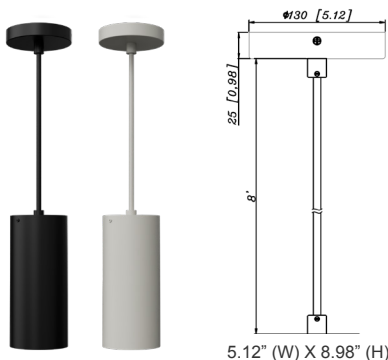

Factory-Installed Option:

Blank = No Option For Accessories

OPT-EM-CMC46 = Emergency Backup with Extension Cylinder

ACCESSORIES:

FACTORY-INSTALLED OPTION:

ACCESSORIES:

CMC4-MCTP-DD-BK+CMC-CS-8FT-BK
CMC4-MCTP-DD-WH+CMC-CS-8FT-WH