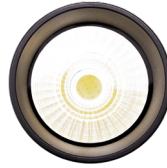

9 3/4"(H) X 3 1/7"(W) X 3" (D)

3" Cylinder, Pendant & Ceiling Cylinder Light, Aluminum Cylinder, White Aluminum Housing, Clear Glass Lens

Features

- Multi CCT: Selectable Multi-CCT & Power Switches on the back of the fixture(Dual Function)
- Triac Dimmable at 120V & 0-10V Dimming at 120-277V
- 7-Year Warranty
- Aluminum Base and Polycarbonate (PC) Lens

Technical Specifications

Electrical:

- Voltage: 120-277V
- Power Factor: >0.90
- THD: <20%
- Wattage: 5W/ 7W/ 9W
- Efficacy: 75 LPW

Mechanical:

- Aluminum Housing & Glass Lens
- Suspension Cable & Canopy Set Accessories Avail.
- Universal Swivel W/ Rod Kit Accessories Avail. Ambient Operating Temperature: -13°F to 113°F
- Rated life: 70,000 hrs
- IP Rating: IP40 suitable for damp locations

Applications:

- 3" Cylinder, Pendant & Ceiling Cylinder Light, Aluminum Cylinder, White Aluminum Housing, Clear Glass Lens

Other Models:

- 6W | 450LM | CMC2-MCT-DT-WH
- 6W | 450LM | CMC2L-MCT-DT-WH
- 15W | 1125LM | CMC4-MCTP-DD-WH
- 75W | 2625LM | CMC6-MCTP-DD-WH
- 6W | 450LM | CMC2-MCT-DT-BK
- 6W | 450LM | CMC2L-MCT-DT-BK
- 15W | 1125LM | CMC4-MCTP-DD-BK
- 75W | 2625LM | CMC6-MCTP-DD-BK

Other Views:

BLACK:

Side View

Lens View

Back View

WHITE:

Side View

Lens View