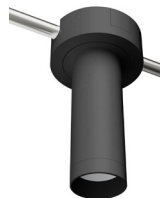

CMC-JBCK-BK
Cylinder And Pendant
Lighting J-Box Cover
Canopy For Up To 4 Pipe
Enteries, BK