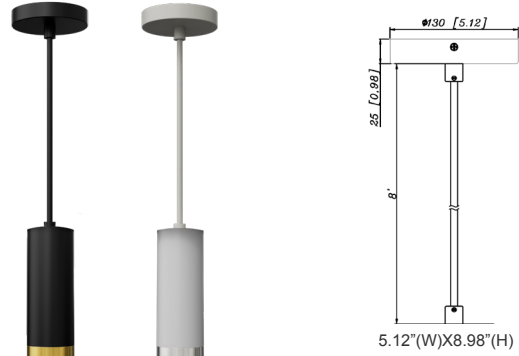

9 3/4"(H) X 3 1/7"(W) X 3" (D)

3" Cylinder, Pendant & Ceiling Cylinder Light, Aluminum Cylinder, White Aluminum Housing, Clear Glass Lens

Features

- Multi CCT: Selectable Multi-CCT & Power Switches on the back of the fixture(Dual Function)
- Triac Dimmable at 120V & 0-10V Dimming at 120-277V
- 7-Year Warranty
- Aluminum Base and Polycarbonate (PC) Lens

CMC-JBCK-BK
Cylinder And Pendant
Lighting J-Box Cover
Canopy For Up To 4 Pipe
Enteries, BK

CMC-JBCK-WH
Cylinder And Pendant
Lighting J-Box Cover
Canopy For Up To 4 Pipe
Enteries, WH

ACCESSORIES:

CMC3-MCTP-DD-BK+CMC-CS-8FT-BK
CMC3-MCTP-DD-WH+CMC-CS-8FT-WH

CMC3-MCTP-DD-BK+CMC-SRK-218-5C-BK
CMC3-MCTP-DD-WH+CMC-SRK-218-5C-WH

CMC3-MCTP-DD-BK+CMC-SRK-218-5C-BK+CMC3-HCDK-AG
CMC3-MCTP-DD-WH+CMC-SRK-218-5C-WH+CMC3-HCDK-BK

CMC3-MCTP-DD-BK+CMC-CS-8FT-BK+CMC3-TRM-AG
CMC3-MCTP-DD-WH+CMC-CS-8FT-WH+CMC3-TRM-BN