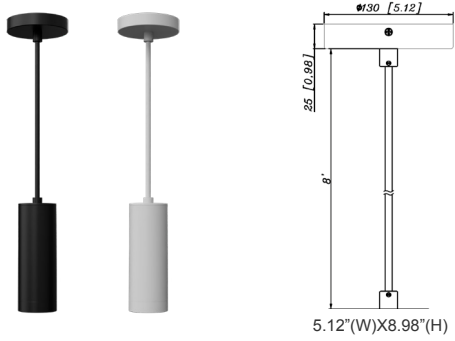

ACCESSORIES:

CMC3-MCTP-DD-BK+CMC-CS-8FT-BK
CMC3-MCTP-DD-WH+CMC-CS-8FT-WH