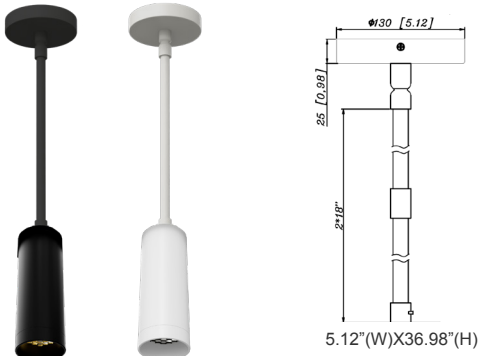

9 3/4"(H) X 3 1/7"(W) X 3" (D)

3" Cylinder, Pendant & Ceiling Cylinder Light, Aluminum Cylinder, White Aluminum Housing, Clear Glass Lens

Features

- Multi CCT: Selectable Multi-CCT & Power Switches on the back of the fixture(Dual Function)
- Triac Dimmable at 120V & 0-10V Dimming at 120-277V
- 7-Year Warranty
- Aluminum Base and Polycarbonate (PC) Lens

CMC-JBCK-BK
Cylinder And Pendant
Lighting J-Box Cover
Canopy For Up To 4 Pipe
Enteries, BK

CMC-JBCK-WH
Cylinder And Pendant
Lighting J-Box Cover
Canopy For Up To 4 Pipe
Enteries, WH

ACCESSORIES:

CMC3-MCTP-DD-BK+CMC-CS-8FT-BK
CMC3-MCTP-DD-WH+CMC-CS-8FT-WH

CMC3-MCTP-DD-BK+CMC-SRK-218-5C-BK
CMC3-MCTP-DD-WH+CMC-SRK-218-5C-WH

CMC3-MCTP-DD-BK+CMC-SRK-218-5C-BK+CMC3-HCDK-AG
CMC3-MCTP-DD-WH+CMC-SRK-218-5C-WH+CMC3-HCDK-BK

CMC3-MCTP-DD-BK+CMC-CS-8FT-BK+CMC3-TRM-AG
CMC3-MCTP-DD-WH+CMC-CS-8FT-WH+CMC3-TRM-BN