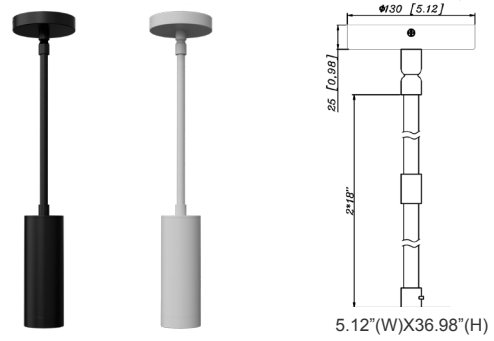

9 3/4"(H) X 3 1/7"(W) X 3" (D)

3" Cylinder, Pendant & Ceiling Cylinder Light, Aluminum Cylinder, White Aluminum Housing, Clear Glass Lens

Features

- Multi CCT: Selectable Multi-CCT & Power Switches on the back of the fixture(Dual Function)
- Triac Dimmable at 120V & 0-10V Dimming at 120-277V
- 7-Year Warranty
- Aluminum Base and Polycarbonate (PC) Lens

CMC-JBCK-BK
Cylinder And Pendant
Lighting J-Box Cover
Canopy For Up To 4 Pipe
Enteries, BK

CMC-JBCK-WH
Cylinder And Pendant
Lighting J-Box Cover
Canopy For Up To 4 Pipe
Enteries, WH

ACCESSORIES:

CMC3-MCTP-DD-BK+CMC-CS-8FT-BK
CMC3-MCTP-DD-WH+CMC-CS-8FT-WH