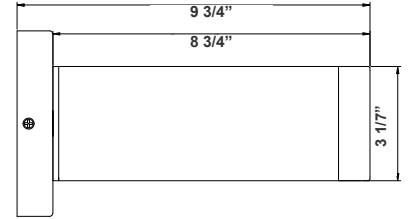

9 3/4"(H) X 3 1/7"(W) X 3" (D)

3" Cylinder, Pendant & Ceiling Cylinder Light, Aluminum Cylinder, White Aluminum Housing, Clear Glass Lens

Features

- Multi CCT: Selectable Multi-CCT & Power Switches on the back of the fixture(Dual Function)
- Triac Dimmable at 120V & 0-10V Dimming at 120-277V
- 7-Year Warranty
- Aluminum Base and Polycarbonate (PC) Lens

Technical Specifications

Electrical:

- Voltage: 120-277V
- Power Factor: >0.90
- THD: <20%
- Wattage: 5W/ 7W/ 9W
- Efficacy: 75 LPW

Mechanical:

- Aluminum Housing & Glass Lens
- Suspension Cable & Canopy Set Accessories Avail.
- Universal Swivel W/ Rod Kit Accessories Avail. Ambient Operating Temperature: -13°F to 113°F
- Rated life: 70,000 hrs
- IP Rating: IP40 suitable for damp locations