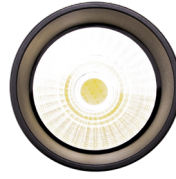

Avail Finish:

Customer Name: _____

Project Name: _____

Note: _____

Type: _____

2" Cylinder, Pendant & Ceiling Cylinder Light, Aluminum Cylinder, White Aluminum Housing, Clear Glass Lens

18"(H) X 2 1/2(W) X 2" (D)

Applications:

- 2" Cylinder, Pendant & Ceiling Cylinder Light, Aluminum Cylinder, White Aluminum Housing, Clear Glass Lens

Other Models:

- 6W | 450LM | CMC2-MCT-DT-WH
- 9W | 675LM | CMC3-MCTP-DD-WH
- 15W | 1125LM | CMC4-MCTP-DD-WH
- 75W | 2625LM | CMC6-MCTP-DD-WH
- 6W | 450LM | CMC2-MCT-DT-BK
- 9W | 675LM | CMC3-MCTP-DD-BK
- 15W | 1125LM | CMC4-MCTP-DD-BK
- 75W | 2625LM | CMC6-MCTP-DD-BK

Phone: (877) 805-2252 | Fax: (877) 805-2252
www.westgatemfg.com

WG-1142022

Other Views:

BLACK:

Side View

Lens View

Back View

WHITE: