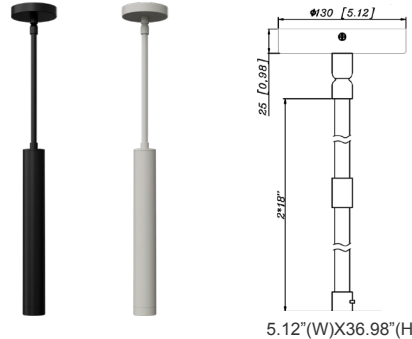

CMC2XL-MCT-DD-BK+CMC-SRK-218-5C-BK
CMC2XL-MCT-DD-WH+CMC-SRK-218-5C-WH