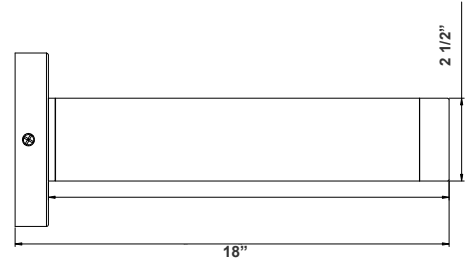

Avail Finish:

Customer Name: _____

Project Name: _____

Note: _____

Type: _____

2" Cylinder, Pendant & Ceiling Cylinder Light, Aluminum Cylinder, White Aluminum Housing, Clear Glass Lens

18"(H) X 2 1/2(W) X 2" (D)