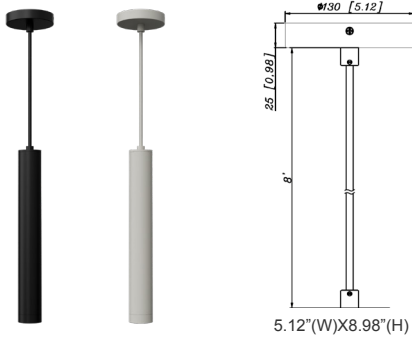

ACCESSORIES:

CMC2XL-MCT-DD-BK+CMC-CS-8FT-BK
CMC2XL-MCT-DD-WH+CMC-CS-8FT-WH