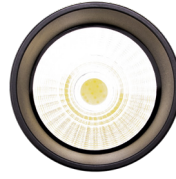

### Applications:

- 2" Cylinder, Pendant & Ceiling Cylinder Light, Aluminum Cylinder, White Aluminum Housing, Clear Glass Lens

## Other Views:

BLACK:

Side View

Lens View

Back View

WHITE:

Side View

Lens View