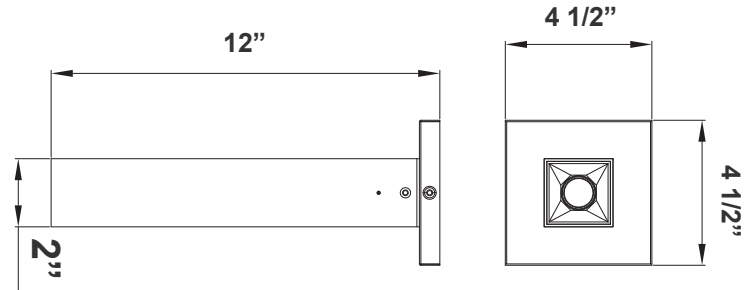

CMC2L-RGBW-BK  
CMC2L-RGBW-WH

CMC RGBW CYLINDER LIGHTS, PENDANT OR SURFACE MOUNT  
APP CONTROLLED

Customer Name: \_\_\_\_\_

Project Name: \_\_\_\_\_

Note: \_\_\_\_\_

Type: \_\_\_\_\_

12"(H) X 4 1/2"(W) X 2"(D)