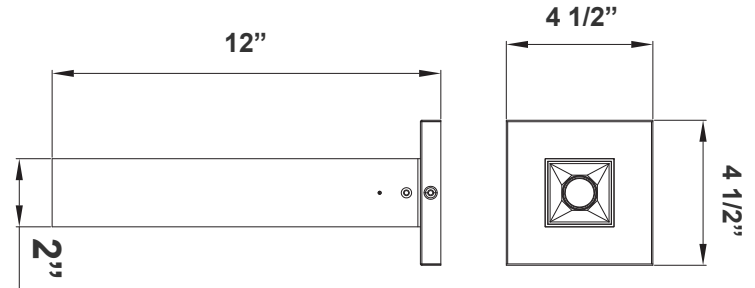

CMC2L-RGBW-BK  
CMC2L-RGBW-WH

CMC RGBW CYLINDER LIGHTS, PENDANT OR SURFACE MOUNT  
APP CONTROLLED

Customer Name: \_\_\_\_\_

Project Name: \_\_\_\_\_

Note: \_\_\_\_\_ Type: \_\_\_\_\_

12"(H) X 4 1/2"(W) X 2"(D)