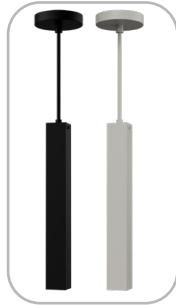

CMC2L-RGBW-BK
CMC2L-RGBW-WH

CMC RGBW CYLINDER LIGHTS, PENDANT OR SURFACE MOUNT
APP CONTROLLED

Customer Name: _____

Project Name: _____

Note: _____ Type: _____

Shown with Suspended Cables (Not Incl.)

Avail Finish:

12"(H) X 4 1/2"(W) X 2"(D)

2" Cylinder, Pendant & Ceiling Cylinder Light, Aluminum Cylinder, White Aluminum Housing, Clear Glass Lens

Features

- Triac Dimmable at 120V & 0-10V Dimming at 120-277V
- 7-Year Warranty
- Aluminum Base and Polycarbonate (PC) Lens

Technical Specifications

Electrical:

- Wattage: 6W
- Voltage: 120-277V
- Power Factor: >0.90
- THD: <20%
- Efficacy: 75 LPW

Mechanical:

- Aluminum Housing & Glass Lens
- Suspension Cable & Canopy Set Accessories Avail.
- Universal Swivel W/ Rod Kit Accessories Avail. Ambient Operating Temperature: -13°F to 113°F
- IP Rating: IP40 suitable for damp locations