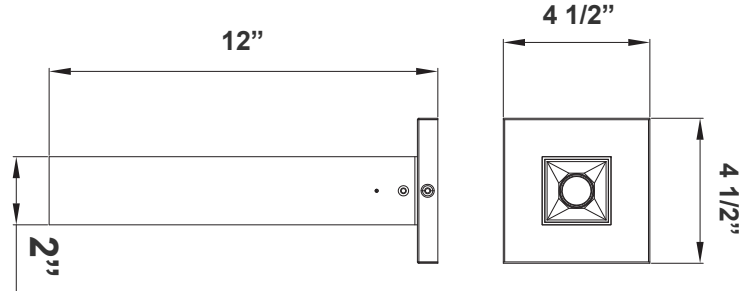

12"(H) X 4 1/2"(W) X 2"(D)

2" Cylinder, Pendant & Ceiling Cylinder Light, Aluminum Cylinder, White Aluminum Housing, Clear Glass Lens

Features

- Triac Dimmable at 120V & 0-10V Dimming at 120-277V
- 7-Year Warranty
- Aluminum Base and Polycarbonate (PC) Lens

Technical Specifications

Electrical:

- Wattage: 6W
- Voltage: 120-277V
- Power Factor: >0.90
- THD: <20%
- Efficacy: 75 LPW

Mechanical:

- Aluminum Housing & Glass Lens
- Suspension Cable & Canopy Set Accessories Avail.
- Universal Swivel W/ Rod Kit Accessories Avail. Ambient Operating Temperature: -13°F to 113°F
- IP Rating: IP40 suitable for damp locations