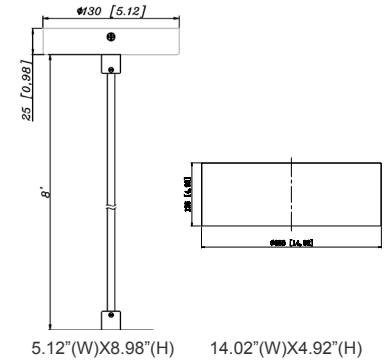

CMC2L-MCT-DT-BK+CMC-CS-8FT-BK+CMC2-PS14-BG
CMC2L-MCT-DT-WH+CMC-CS-8FT-BK+CMC2-PS14-WG