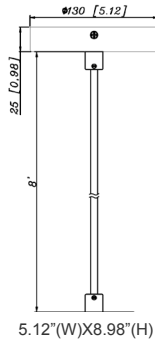

ACCESSORIES:

CMC2L-MCT-DT-BK+CMC-CS-8FT-BK
CMC2L-MCT-DT-BK+CMC-CS-8FT-WH