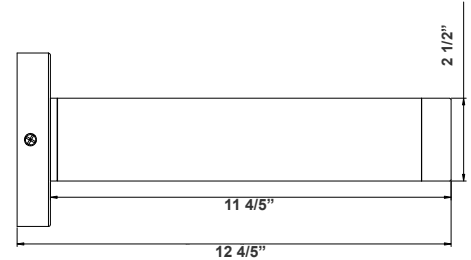

Customer Name: _____

Project Name: _____

Note: _____

Type: _____

2" Cylinder, Pendant & Ceiling Cylinder Light, Aluminum Cylinder, White Aluminum Housing, Clear Glass Lens

12 4/5"(H) X 2 1/2"(W) X 2" (D)

Features