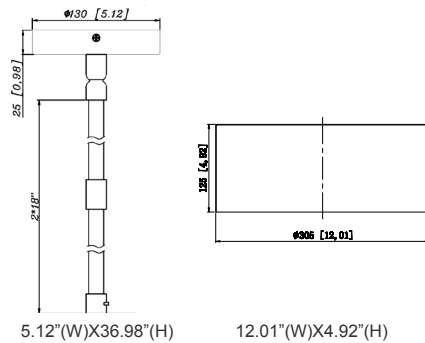

CMC2L-MCT-DT-BK+CMC-SRK-218-5C-BK+CMC2-PS12-BG
CMC2L-MCT-DT-WH+CMC-SRK-218-5C-WH+CMC2-PS12-WG