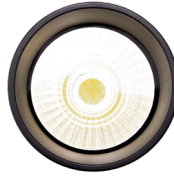

Applications:

- 2" Cylinder, Pendant & Ceiling Cylinder Light, Aluminum Cylinder, White Aluminum Housing, Clear Glass Lens

Other Models:

- 6W | 450LM | CMC2-MCT-DT-WH
- 9W | 675LM | CMC3-MCTP-DD-WH
- 15W | 1125LM | CMC4-MCTP-DD-WH
- 75W | 2625LM | CMC6-MCTP-DD-WH
- 6W | 450LM | CMC2-MCT-DT-BK
- 9W | 675LM | CMC3-MCTP-DD-BK
- 15W | 1125LM | CMC4-MCTP-DD-BK
- 75W | 2625LM | CMC6-MCTP-DD-BK

Phone: (877) 805-2252 | Fax: (877) 805-2252
www.westgatemfg.com

WG-Z9-Z3-Z2

Other Views:

BLACK:

Side View

Lens View

Back View

WHITE: