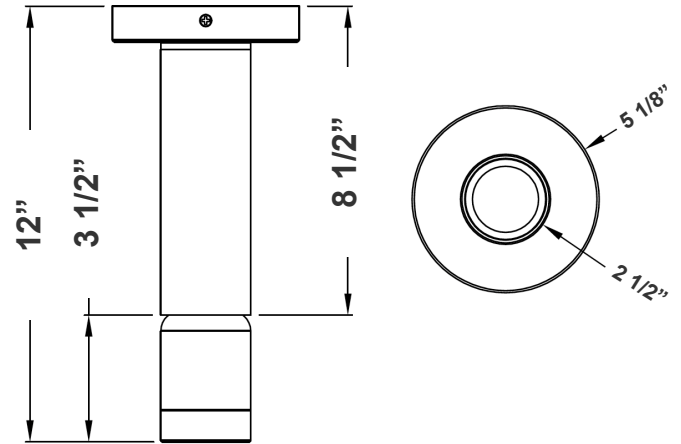

Note: \_\_\_\_\_ | Type: \_\_\_\_\_

2" Cylinder, Pendant & Ceiling Cylinder Light, Aluminum Cylinder, White Aluminum Housing, Clear Glass Lens

12"(W) X 5 1/8" (D)