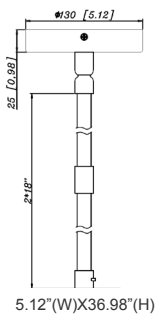

ACCESSORIES:

CMC2L-MCT-DT-BK+CMC-SRK-218-5C-BK+CMC2-HCDK-AG
CMC2L-MCT-DT-WH+CMC-SRK-218-5C-WH+CMC2-HCDK-BK