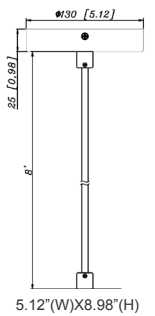

CMC-OWCC = 5" OLD-WORK RECESSED CEILING CANOPY WITH JUNCTION BOX

**ACCESSORIES:**

**ACCESSORIES:**

CMC2L-MCT-DT-BK+CMC-SRK-218-5C-BK+CMC2-HCDK-AG  
CMC2L-MCT-DT-WH+CMC-SRK-218-5C-WH+CMC2-HCDK-BK

CMC2L-MCT-DT-BK+CMC-SRK-218-5C-BK+CMC2-TRM-AG  
CMC2L-MCT-DT-WH+CMC-SRK-218-5C-WH+CMC2-TRM-WG