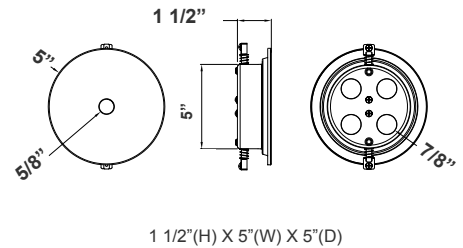

CMC2L-MCT-DT-BK+CMC-OWCC-BK+CMC-SRK-218-5C-BK+CMC2-TRM-AG
CMC2L-MCT-DT-WH+CMC-OWCC-WH+CMC-SRK-218-5C-WH+CMC2-TRM-AG