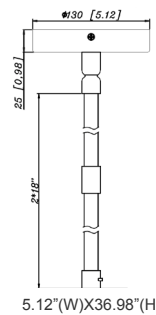

CMC-OWCC = 5" OLD-WORK RECESSED CEILING CANOPY WITH JUNCTION BOX

**ACCESSORIES:**

**ACCESSORIES:**

CMC2L-MCT-DT-BK+CMC-SRK-218-5C-BK+CMC2-HCDK-AG  
CMC2L-MCT-DT-WH+CMC-SRK-218-5C-WH+CMC2-HCDK-BK

CMC2L-MCT-DT-BK+CMC-SRK-218-5C-BK+CMC2-TRM-AG  
CMC2L-MCT-DT-WH+CMC-SRK-218-5C-WH+CMC2-TRM-WG