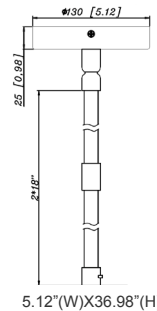

CMC2L-MCT-DT-BK+CMC-SRK-218-5C-BK+CMC2-TRM-AG
CMC2L-MCT-DT-WH+CMC-SRK-218-5C-WH+CMC2-TRM-WG