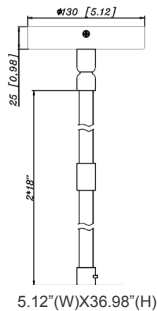

ACCESSORIES:

CMC2L-MCT-DT-BK+CMC-SRK-218-5C-BK+CMC2-HCDK-AG
CMC2L-MCT-DT-WH+CMC-SRK-218-5C-WH+CMC2-HCDK-BK