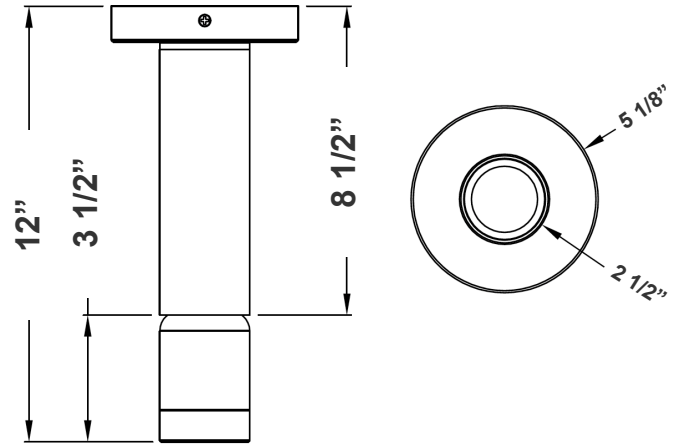

Note: \_\_\_\_\_ | Type: \_\_\_\_\_

2" Cylinder, Pendant & Ceiling Cylinder Light, Aluminum Cylinder, White Aluminum Housing, Clear Glass Lens

12"(W) X 5 1/8" (D)