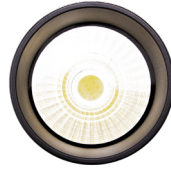

Type: _____

8 8/9" (H) X 2 4/9" (W) X 2" (D)

2" Cylinder, Pendant & Ceiling Cylinder Light, Aluminum Cylinder, White Aluminum Housing, Clear Glass Lens

Features

- Aluminum Base and Polycarbonate (PC) Lens
- Dimming: Dimmable Down to 10% Using a Standard TRIAC LED Dimmer TRIAC logo
- 5-Year Warranty
- Multi CCT: Selectable Multi-CCT & Power Switches Located the back of the fixtur

Technical Specification

Electrical:

- Voltage: 120V, 60Hz
- Power Factor: >0.90
- THD: <20%
- Wattage: 6W
- Efficacy: 75 LP

Mechanical:

- Aluminum Housing & Glass Lens
- Suspension Cable & Canopy Set Accessories Avail.
- Universal Swivel W/ Rod Kit Accessories Avail. Ambient Operating Temperature: -13°F to 113°F
- IP Rating: IP40 Suitable For Damp Locations
- 5-Year Warranty

Applications:

- 2" Cylinder, Pendant & Ceiling Cylinder Light, Aluminum Cylinder, White Aluminum Housing, Clear Glass Lens

Other Models:

- 6W | 450LM | CMC2L-MCT-DT-WH
- 9W | 675LM | CMC3-MCTP-DD-WH
- 15W | 1125LM | CMC4-MCTP-DD-WH
- 75W | 2625LM | CMC6-MCTP-DD-WH
- 6W | 450LM | CMC2L-MCT-DT-BK
- 9W | 675LM | CMC3-MCTP-DD-BK
- 15W | 1125LM | CMC4-MCTP-DD-BK
- 75W | 2625LM | CMC6-MCTP-DD-BK

Other Views:

BLACK:

Side View

Lens View

Back View

WHITE:

Side View

Lens View