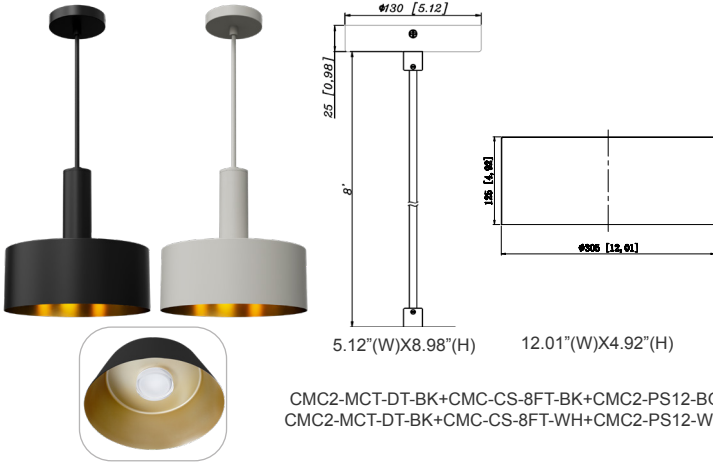

CMC-CS-8FT-WH
Suspension Cable &
Canopy Set For CMC
Series, 8Ft, 5-Wire, White

ACCESSORIES:

CMC2-MCT-DT-BK+CMC-CS-8FT-BK
CMC2-MCT-DT-WH+CMC-CS-8FT-WH

CMC2-MCT-DT-BK+CMC-SRK-218-5C-BK
CMC2-MCT-DT-WH+CMC-SRK-218-5C-WH

CMC2-MCT-DT-BK+CMC-CS-8FT-BK+CMC2-PS12-BG
CMC2-MCT-DT-BK+CMC-CS-8FT-WH+CMC2-PS12-WG

CMC2-MCT-DT-BK+CMC-CS-8FT-BK+CMC2-PS14-BG
CMC2-MCT-DT-BK+CMC-CS-8FT-WH+CMC2-PS14-WG

CMC2-MCT-DT-BK+CMC-SRK-218-5C-BK+CMC2-PS12-BG
CMC2-MCT-DT-WH+CMC-SRK-218-5C-WH+CMC2-PS12-WG