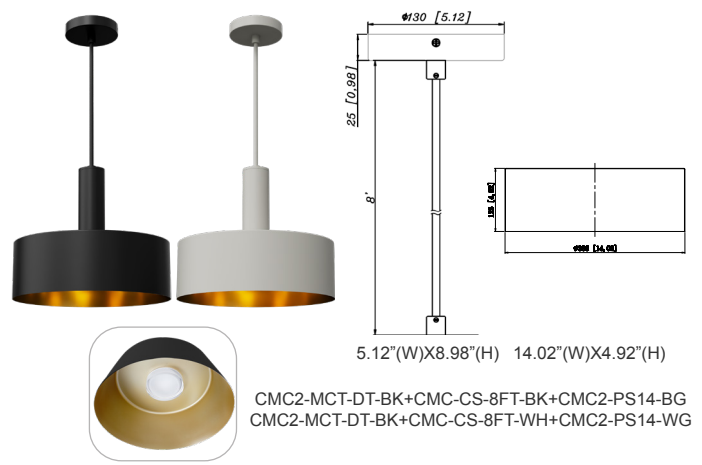

Type: _____

8 8/9" (H) X 2 4/9" (W) X 2" (D)

2" Cylinder, Pendant & Ceiling Cylinder Light, Aluminum Cylinder, White Aluminum Housing, Clear Glass Lens

Features

- Aluminum Base and Polycarbonate (PC) Lens
- Dimming: Dimmable Down to 10% Using a Standard TRIAC LED Dimmer TRIAC logo
- 5-Year Warranty
- Multi CCT: Selectable Multi-CCT & Power Switches Located the back of the fixtur

CMC-CS-8FT-WH
Suspension Cable &
Canopy Set For CMC
Series, 8Ft, 5-Wire, White

ACCESSORIES:

CMC2-MCT-DT-BK+CMC-CS-8FT-BK
CMC2-MCT-DT-WH+CMC-CS-8FT-WH

CMC2-MCT-DT-BK+CMC-SRK-218-5C-BK
CMC2-MCT-DT-WH+CMC-SRK-218-5C-WH

CMC2-MCT-DT-BK+CMC-CS-8FT-BK+CMC2-PS12-BG
CMC2-MCT-DT-BK+CMC-CS-8FT-WH+CMC2-PS12-WG

CMC2-MCT-DT-BK+CMC-CS-8FT-BK+CMC2-PS14-BG
CMC2-MCT-DT-BK+CMC-CS-8FT-WH+CMC2-PS14-WG

CMC2-MCT-DT-BK+CMC-SRK-218-5C-BK+CMC2-PS12-BG
CMC2-MCT-DT-WH+CMC-SRK-218-5C-WH+CMC2-PS12-WG