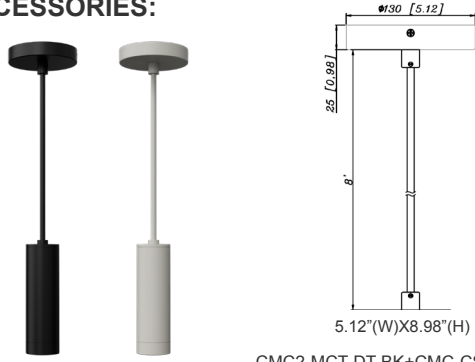

Type: _____

8 8/9" (H) X 2 4/9" (W) X 2" (D)

2" Cylinder, Pendant & Ceiling Cylinder Light, Aluminum Cylinder, White Aluminum Housing, Clear Glass Lens

Features

- Aluminum Base and Polycarbonate (PC) Lens
- Dimming: Dimmable Down to 10% Using a Standard TRIAC LED Dimmer TRIAC logo
- 5-Year Warranty
- Multi CCT: Selectable Multi-CCT & Power Switches Located the back of the fixtur

CMC-SRK-224-5C-WH = Universal Swivel W/ Rod Kit, 24 Or 48 Inches, 5-Wire, White

CMC-SRK-224-5C-BK = Universal Swivel W/ Rod Kit, 24 Or 48 Inches, 5-Wire, Black

ACCESSORIES:

CMC2-TRM-AG
Ceiling Mount Cylinder
Trim, Anodized Gold

CMC2-TRM-BN
Ceiling Mount Cylinder
Trim, Brushed Nickel

CMC2-HCDK-BK
Ceiling Mount Cylinder
Honeycomb Diffuser
Kit, Black

CMC2-HCDK-AG
Ceiling Mount Cylinder
Honeycomb Diffuser Kit,
Anodized Gold

CMC-CS-8FT-BK
Suspension Cable &
Canopy Set For CMC
Series, 8Ft, 5-Wire, Black

CMC-CS-8FT-WH
Suspension Cable &
Canopy Set For CMC
Series, 8Ft, 5-Wire, White

ACCESSORIES:

CMC2-MCT-DT-BK+CMC-CS-8FT-BK
CMC2-MCT-DT-WH+CMC-CS-8FT-WH

CMC2-MCT-DT-BK+CMC-SRK-218-5C-BK
CMC2-MCT-DT-WH+CMC-SRK-218-5C-WH