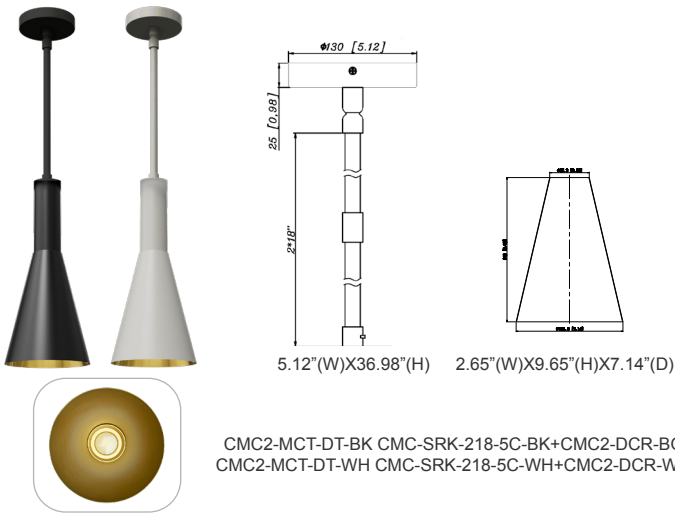

Type: _____

8 8/9" (H) X 2 4/9" (W) X 2" (D)

2" Cylinder, Pendant & Ceiling Cylinder Light, Aluminum Cylinder, White Aluminum Housing, Clear Glass Lens

Features

- Aluminum Base and Polycarbonate (PC) Lens
- Dimming: Dimmable Down to 10% Using a Standard TRIAC LED Dimmer TRIAC logo
- 5-Year Warranty
- Multi CCT: Selectable Multi-CCT & Power Switches Located the back of the fixtur

CMC-CS-8FT-WH
Suspension Cable &
Canopy Set For CMC
Series, 8Ft, 5-Wire, White

ACCESSORIES:

CMC2-MCT-DT-BK+CMC-CS-8FT-BK
CMC2-MCT-DT-WH+CMC-CS-8FT-WH

CMC2-MCT-DT-BK+CMC-SRK-218-5C-BK
CMC2-MCT-DT-WH+CMC-SRK-218-5C-WH

CMC2-MCT-DT-BK+CMC-CS-8FT-BK+CMC2-PS12-BG
CMC2-MCT-DT-BK+CMC-CS-8FT-WH+CMC2-PS12-WG

CMC2-MCT-DT-BK+CMC-CS-8FT-BK+CMC2-PS14-BG
CMC2-MCT-DT-BK+CMC-CS-8FT-WH+CMC2-PS14-WG

CMC2-MCT-DT-BK+CMC-SRK-218-5C-BK+CMC2-PS12-BG
CMC2-MCT-DT-WH+CMC-SRK-218-5C-WH+CMC2-PS12-WG

CMC2-MCT-DT-BK+CMC-SRK-218-5C-BK+CMC2-PS14-BG
CMC2-MCT-DT-WH+CMC-SRK-218-5C-WH+CMC2-PS14-WG

CMC2-MCT-DT-BK CMC-SRK-218-5C-BK+CMC2-DCR-BG
CMC2-MCT-DT-WH CMC-SRK-218-5C-WH+CMC2-DCR-WG

CMC2-MCT-DT-BK CMC-SRK-218-5C-BK+CMC2-DS-BG
CMC2-MCT-DT-WH CMC-SRK-218-5C-WH+CMC2-DS-WG