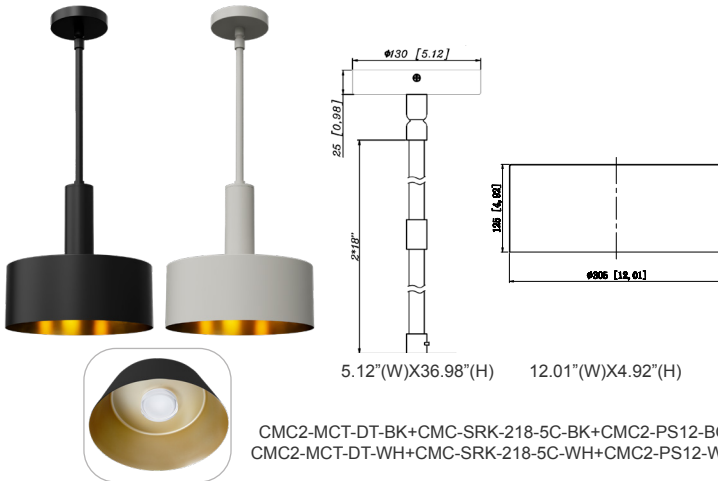

CMC-CS-8FT-WH
Suspension Cable &
Canopy Set For CMC
Series, 8Ft, 5-Wire, White

ACCESSORIES:

CMC2-MCT-DT-BK+CMC-CS-8FT-BK
CMC2-MCT-DT-WH+CMC-CS-8FT-WH

CMC2-MCT-DT-BK+CMC-SRK-218-5C-BK
CMC2-MCT-DT-WH+CMC-SRK-218-5C-WH

CMC2-MCT-DT-BK+CMC-CS-8FT-BK+CMC2-PS12-BG
CMC2-MCT-DT-BK+CMC-CS-8FT-WH+CMC2-PS12-WG

CMC2-MCT-DT-BK+CMC-CS-8FT-BK+CMC2-PS14-BG
CMC2-MCT-DT-BK+CMC-CS-8FT-WH+CMC2-PS14-WG

CMC2-MCT-DT-BK+CMC-SRK-218-5C-BK+CMC2-PS12-BG
CMC2-MCT-DT-WH+CMC-SRK-218-5C-WH+CMC2-PS12-WG