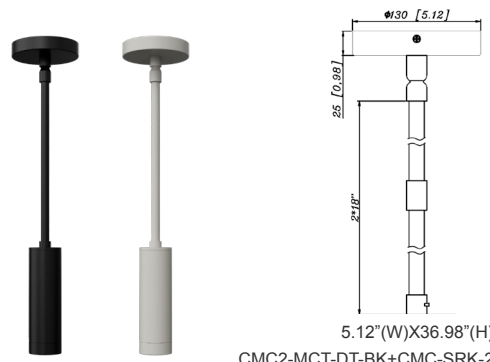

Type: _____

8 8/9" (H) X 2 4/9" (W) X 2" (D)

2" Cylinder, Pendant & Ceiling Cylinder Light, Aluminum Cylinder, White Aluminum Housing, Clear Glass Lens

Features

- Aluminum Base and Polycarbonate (PC) Lens
- Dimming: Dimmable Down to 10% Using a Standard TRIAC LED Dimmer TRIAC logo
- 5-Year Warranty
- Multi CCT: Selectable Multi-CCT & Power Switches Located the back of the fixtur

CMC-SRK-224-5C-WH = Universal Swivel W/ Rod Kit, 24 Or 48 Inches, 5-Wire, White

CMC-SRK-224-5C-BK = Universal Swivel W/ Rod Kit, 24 Or 48 Inches, 5-Wire, Black

ACCESSORIES:

CMC2-TRM-AG
Ceiling Mount Cylinder
Trim, Anodized Gold

CMC2-TRM-BN
Ceiling Mount Cylinder
Trim, Brushed Nickel

CMC2-HCDK-BK
Ceiling Mount Cylinder
Honeycomb Diffuser
Kit, Black

CMC2-HCDK-AG
Ceiling Mount Cylinder
Honeycomb Diffuser Kit,
Anodized Gold

CMC-CS-8FT-BK
Suspension Cable &
Canopy Set For CMC
Series, 8Ft, 5-Wire, Black

CMC-CS-8FT-WH
Suspension Cable &
Canopy Set For CMC
Series, 8Ft, 5-Wire, White

ACCESSORIES:

CMC2-MCT-DT-BK+CMC-CS-8FT-BK
CMC2-MCT-DT-WH+CMC-CS-8FT-WH

CMC2-MCT-DT-BK+CMC-SRK-218-5C-BK
CMC2-MCT-DT-WH+CMC-SRK-218-5C-WH