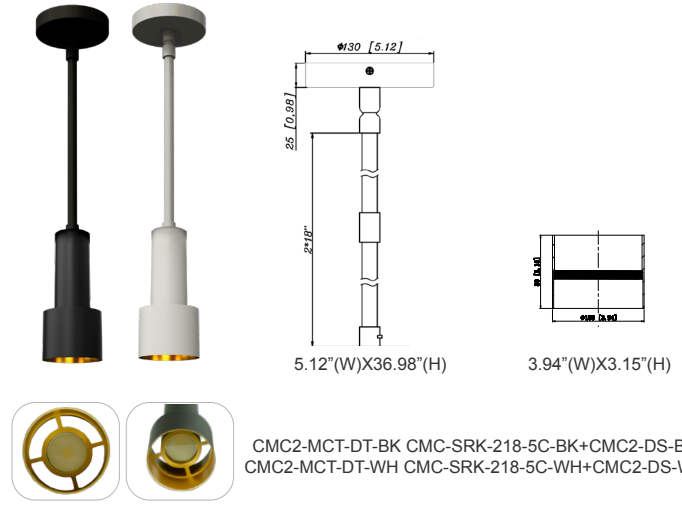

Type: _____

8 8/9" (H) X 2 4/9" (W) X 2" (D)

2" Cylinder, Pendant & Ceiling Cylinder Light, Aluminum Cylinder, White Aluminum Housing, Clear Glass Lens

Features

- Aluminum Base and Polycarbonate (PC) Lens
- Dimming: Dimmable Down to 10% Using a Standard TRIAC LED Dimmer TRIAC logo
- 5-Year Warranty
- Multi CCT: Selectable Multi-CCT & Power Switches Located the back of the fixtur

CMC-CS-8FT-WH
Suspension Cable &
Canopy Set For CMC
Series, 8Ft, 5-Wire, White

ACCESSORIES:

CMC2-MCT-DT-BK+CMC-CS-8FT-BK
CMC2-MCT-DT-WH+CMC-CS-8FT-WH

CMC2-MCT-DT-BK+CMC-SRK-218-5C-BK
CMC2-MCT-DT-WH+CMC-SRK-218-5C-WH

CMC2-MCT-DT-BK+CMC-CS-8FT-BK+CMC2-PS12-BG
CMC2-MCT-DT-BK+CMC-CS-8FT-WH+CMC2-PS12-WG

CMC2-MCT-DT-BK+CMC-CS-8FT-BK+CMC2-PS14-BG
CMC2-MCT-DT-BK+CMC-CS-8FT-WH+CMC2-PS14-WG

CMC2-MCT-DT-BK+CMC-SRK-218-5C-BK+CMC2-PS12-BG
CMC2-MCT-DT-WH+CMC-SRK-218-5C-WH+CMC2-PS12-WG

CMC2-MCT-DT-BK+CMC-SRK-218-5C-BK+CMC2-PS14-BG
CMC2-MCT-DT-WH+CMC-SRK-218-5C-WH+CMC2-PS14-WG

CMC2-MCT-DT-BK CMC-SRK-218-5C-BK+CMC2-DCR-BG
CMC2-MCT-DT-WH CMC-SRK-218-5C-WH+CMC2-DCR-WG

CMC2-MCT-DT-BK CMC-SRK-218-5C-BK+CMC2-DS-BG
CMC2-MCT-DT-WH CMC-SRK-218-5C-WH+CMC2-DS-WG