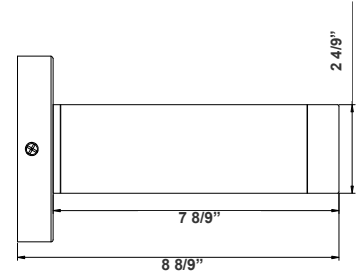

Type: _____

8 8/9" (H) X 2 4/9" (W) X 2" (D)

2" Cylinder, Pendant & Ceiling Cylinder Light, Aluminum Cylinder, White Aluminum Housing, Clear Glass Lens

Features

- Aluminum Base and Polycarbonate (PC) Lens
- Dimming: Dimmable Down to 10% Using a Standard TRIAC LED Dimmer TRIAC logo
- 5-Year Warranty
- Multi CCT: Selectable Multi-CCT & Power Switches Located the back of the fixtur