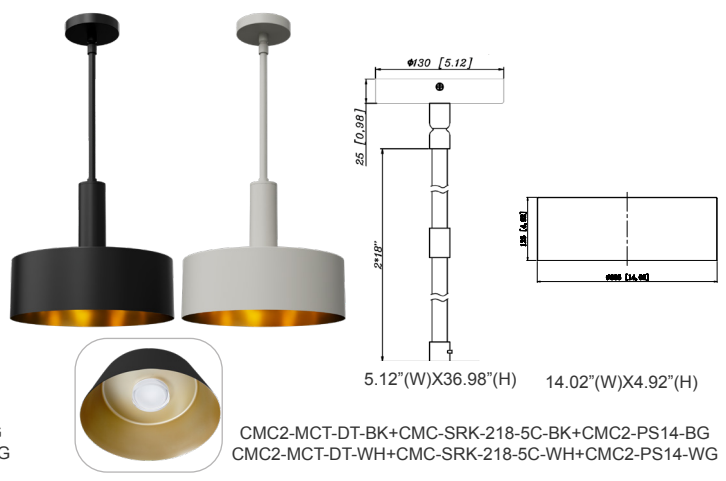

Type: _____

8 8/9" (H) X 2 4/9" (W) X 2" (D)

2" Cylinder, Pendant & Ceiling Cylinder Light, Aluminum Cylinder, White Aluminum Housing, Clear Glass Lens

Features

- Aluminum Base and Polycarbonate (PC) Lens
- Dimming: Dimmable Down to 10% Using a Standard TRIAC LED Dimmer TRIAC logo
- 5-Year Warranty
- Multi CCT: Selectable Multi-CCT & Power Switches Located the back of the fixtur

CMC-SRK-224-5C-WH = Universal Swivel W/ Rod Kit, 24 Or 48 Inches, 5-Wire, White

CMC-SRK-224-5C-BK = Universal Swivel W/ Rod Kit, 24 Or 48 Inches, 5-Wire, Black

ACCESSORIES:

CMC2-TRM-AG
Ceiling Mount Cylinder
Trim, Anodized Gold

CMC-CS-8FT-WH
Suspension Cable &
Canopy Set For CMC
Series, 8Ft, 5-Wire, White

ACCESSORIES:

CMC2-MCT-DT-BK+CMC-CS-8FT-BK
CMC2-MCT-DT-WH+CMC-CS-8FT-WH

CMC2-MCT-DT-BK+CMC-SRK-218-5C-BK
CMC2-MCT-DT-WH+CMC-SRK-218-5C-WH

CMC2-MCT-DT-BK+CMC-CS-8FT-BK+CMC2-PS12-BG
CMC2-MCT-DT-BK+CMC-CS-8FT-WH+CMC2-PS12-WG

CMC2-MCT-DT-BK+CMC-CS-8FT-BK+CMC2-PS14-BG
CMC2-MCT-DT-BK+CMC-CS-8FT-WH+CMC2-PS14-WG

CMC2-MCT-DT-BK+CMC-SRK-218-5C-BK+CMC2-PS12-BG
CMC2-MCT-DT-WH+CMC-SRK-218-5C-WH+CMC2-PS12-WG