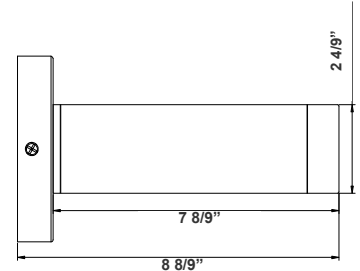

Avail Finish:

Customer Name: \_\_\_\_\_

Project Name: \_\_\_\_\_

Note: \_\_\_\_\_

Type: \_\_\_\_\_

8 8/9" (H) X 2 4/9" (W) X 2" (D)

2" Cylinder, Pendant & Ceiling Cylinder Light, Aluminum Cylinder, White Aluminum Housing, Clear Glass Lens