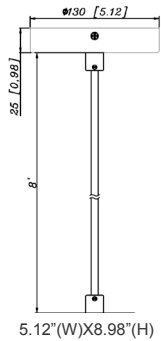

CMC2-MCT-DT-BK+CMC-CS-8FT-BK+CMC2-TRMWM-AG
CMC2-MCT-DT-WH+CMC-CS-8FT-WH+CMC2-TRMWM-BN