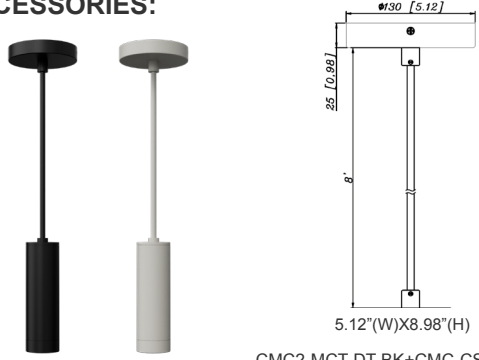

ACCESSORIES:

CMC2-MCT-DT-BK+CMC-CS-8FT-BK
CMC2-MCT-DT-WH+CMC-CS-8FT-WH