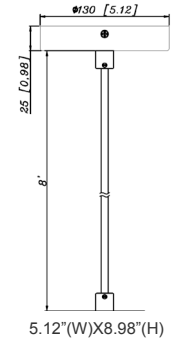

CMC2-MCT-DT-BK+CMC-CS-8FT-BK+CMC2-TRM-AG
CMC2-MCT-DT-WH+CMC-CS-8FT-WH+CMC2-TRM-BN