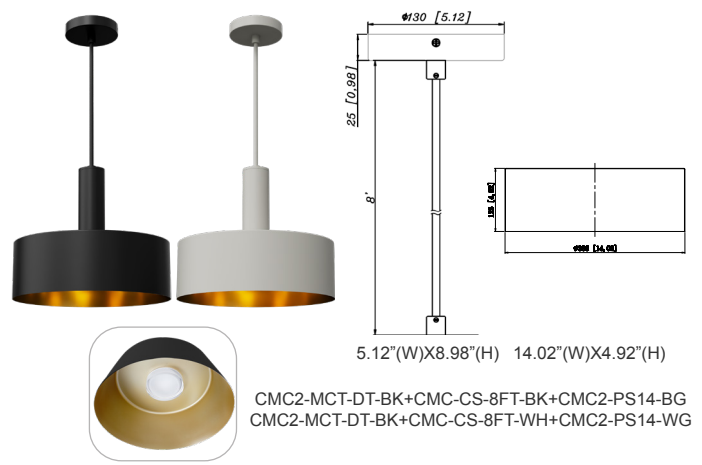

CMC-JBCK-BK  
Cylinder And Pendant  
Lighting J-Box Cover  
Canopy For Up To 4 Pipe  
Enteries, BK

CMC-JBCK-WH  
Cylinder And Pendant  
Lighting J-Box Cover  
Canopy For Up To 4 Pipe  
Enteries, WH

**ACCESSORIES:**

CMC2-MCT-DT-BK+CMC-CS-8FT-BK  
CMC2-MCT-DT-WH+CMC-CS-8FT-WH

CMC2-MCT-DT-BK+CMC-SRK-218-5C-BK  
CMC2-MCT-DT-WH+CMC-SRK-218-5C-WH

CMC2-MCT-DT-BK+CMC-CS-8FT-BK+CMC2-PS12-BG  
CMC2-MCT-DT-BK+CMC-CS-8FT-WH+CMC2-PS12-WG