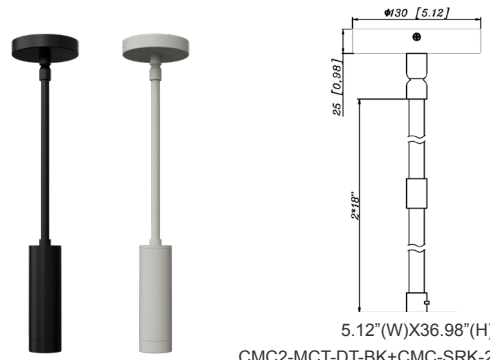

CMC-JBCK-BK  
Cylinder And Pendant  
Lighting J-Box Cover  
Canopy For Up To 4 Pipe  
Enteries, BK

CMC-JBCK-WH  
Cylinder And Pendant  
Lighting J-Box Cover  
Canopy For Up To 4 Pipe  
Enteries, WH

**ACCESSORIES:**

CMC2-MCT-DT-BK+CMC-CS-8FT-BK  
CMC2-MCT-DT-WH+CMC-CS-8FT-WH

CMC2-MCT-DT-BK+CMC-SRK-218-5C-BK  
CMC2-MCT-DT-WH+CMC-SRK-218-5C-WH

CMC2-MCT-DT-BK+CMC-CS-8FT-BK+CMC2-PS12-BG  
CMC2-MCT-DT-BK+CMC-CS-8FT-WH+CMC2-PS12-WG