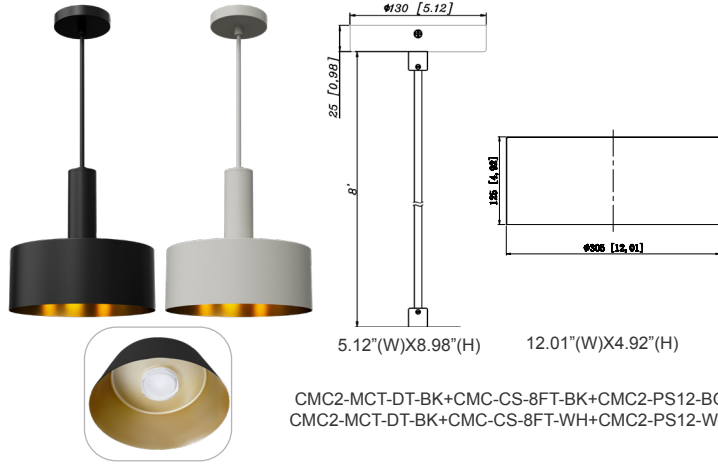

CMC-JBCK-BK  
Cylinder And Pendant  
Lighting J-Box Cover  
Canopy For Up To 4 Pipe  
Enteries, BK

CMC-JBCK-WH  
Cylinder And Pendant  
Lighting J-Box Cover  
Canopy For Up To 4 Pipe  
Enteries, WH

**ACCESSORIES:**

CMC2-MCT-DT-BK+CMC-CS-8FT-BK  
CMC2-MCT-DT-WH+CMC-CS-8FT-WH

CMC2-MCT-DT-BK+CMC-SRK-218-5C-BK  
CMC2-MCT-DT-WH+CMC-SRK-218-5C-WH

CMC2-MCT-DT-BK+CMC-CS-8FT-BK+CMC2-PS12-BG  
CMC2-MCT-DT-BK+CMC-CS-8FT-WH+CMC2-PS12-WG