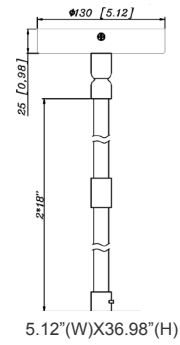

CMC1XL-MCT-BK+CMC-SRK-218-5C-BK
CMC1XL-MCT-WH+CMC-SRK-218-5C-WH