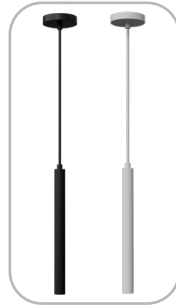

CMC SERIES COMMERCIAL INDOOR LIGHTING

CMC1XL-MCT-BK
CMC1XL-MCT-WH

MCT Multi Color Temperature (Selectable)

Shown with
Suspended
Cables (Not Incl.)

Avail Finish:

Customer Name: _____

Project Name: _____

Note: _____

Type: _____