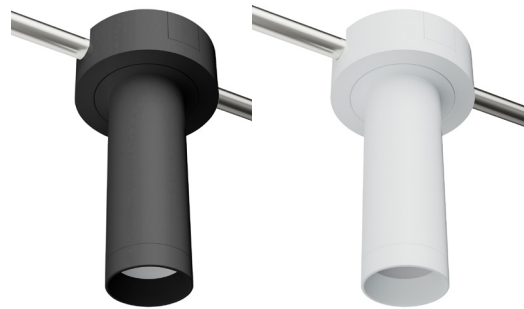

Type: _____

19 1/4"(H) X 4 3/4"(W) X 1 1/8"(D)

1" Cylinder, Pendant & Ceiling Cylinder Light, Aluminum Cylinder, White Aluminum Housing, Clear Glass Lens

Features

- Multi CCT: Selectable Multi-CCT Switches on the back of the fixture(Dual Function)
- Triac Dimmable at 120V & 0-10V Dimming at 120-277V
- 7-Year Warranty
- Aluminum Base and Polycarbonate (PC) Lens

CMC1-TRM-BN
Trim, Brushed Nickel

CMC-CS-8FT-BK
Suspension Cable &
Canopy Set For CMC
Series, 8Ft, 5-Wire, Black

CMC-CS-8FT-WH
Suspension Cable &
Canopy Set For CMC
Series, 8Ft, 5-Wire, White

CMC-JBCK-BK
Cylinder And Pendant
Lighting J-Box Cover
Canopy For Up To 4 Pipe
Entries, BK

CMC-JBCK-WH
Cylinder And Pendant
Lighting J-Box Cover
Canopy For Up To 4 Pipe
Entries, WH

ACCESSORIES:

CMC1XL-MCT-BK+CMC-CS-8FT-BK
CMC1XL-MCT-WH+CMC-CS-8FT-WH

CMC1XL-MCT-BK+CMC-SRK-218-5C-BK
CMC1XL-MCT-WH+CMC-SRK-218-5C-WH

CMC1XL-MCT-BK+CMC-CS-8FT-BK+CMC1-TRM-AG
CMC1XL-MCT-WH+CMC-CS-8FT-WH+CMC1-TRM-BN

Cylinder And Pendant Lighting
J-Box Cover Canopy For Up To 4
Pipe Entries

CMC-JBCK-BK
CMC-JBCK-WH