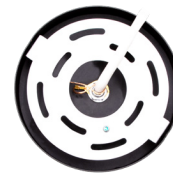

Type: _____

19 1/4"(H) X 4 3/4"(W) X 1 1/8"(D)

1" Cylinder, Pendant & Ceiling Cylinder Light, Aluminum Cylinder, White Aluminum Housing, Clear Glass Lens

Features

- Multi CCT: Selectable Multi-CCT Switches on the back of the fixture(Dual Function)
- Triac Dimmable at 120V & 0-10V Dimming at 120-277V
- 7-Year Warranty
- Aluminum Base and Polycarbonate (PC) Lens

Applications:

- 1" Cylinder, Pendant & Ceiling Cylinder Light, Aluminum Cylinder, White Aluminum Housing, Clear Glass Lens

Other Models:

- 6W | 450LM | CMC2-MCT-DT-WH
- 6W | 450LM | CMC2L-MCT-DT-WH
- 15W | 1125LM | CMC4-MCTP-DD-WH
- 75W | 2625LM | CMC6-MCTP-DD-WH
- 6W | 450LM | CMC2-MCT-DT-BK
- 6W | 450LM | CMC2L-MCT-DT-BK
- 15W | 1125LM | CMC4-MCTP-DD-BK
- 75W | 2625LM | CMC6-MCTP-DD-BK

Other Views:

BLACK:

Side View

Lens View

Back View

WHITE:

Side View

Lens View