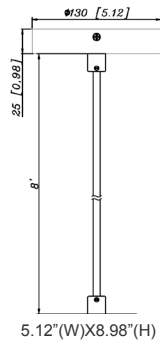

ACCESSORIES:

CMC-JBCK-BK
CMC-JBCK-WH