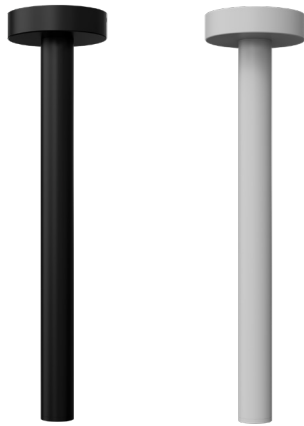

CMC SERIES COMMERCIAL INDOOR LIGHTING

CMC1XL-MCT-BK
CMC1XL-MCT-WH

MCT Multi Color Temperature (Selectable)

Shown with
Suspended
Cables (Not Incl.)

Avail Finish:

Customer Name: _____

Project Name: _____

Note: _____

Type: _____

19 1/4"(H) X 4 3/4"(W) X 1 1/8"(D)

1" Cylinder, Pendant & Ceiling Cylinder Light, Aluminum Cylinder, White Aluminum Housing, Clear Glass Lens

Features

- Multi CCT: Selectable Multi-CCT Switches on the back of the fixture(Dual Function)
- Triac Dimmable at 120V & 0-10V Dimming at 120-277V
- 7-Year Warranty
- Aluminum Base and Polycarbonate (PC) Lens

Technical Specifications

Electrical:

- Voltage: 120-277V
- Power Factor: >0.90
- THD: <20%
- Wattage: 10W
- Efficacy: 70 LPW

Mechanical:

- Aluminum Housing & Glass Lens
- Suspension Cable & Canopy Set Accessories Avail.
- Universal Swivel W/ Rod Kit Accessories Avail. Ambient Operating Temperature: -13°F to 113°F
- Rated life: 70,000 hrs
- IP Rating: IP40 suitable for damp locations

Applications:

- 1" Cylinder, Pendant & Ceiling Cylinder Light, Aluminum Cylinder, White Aluminum Housing, Clear Glass Lens

Other Models:

- 6W | 450LM | CMC2-MCT-DT-WH
- 6W | 450LM | CMC2L-MCT-DT-WH
- 15W | 1125LM | CMC4-MCTP-DD-WH
- 75W | 2625LM | CMC6-MCTP-DD-WH
- 6W | 450LM | CMC2-MCT-DT-BK
- 6W | 450LM | CMC2L-MCT-DT-BK
- 15W | 1125LM | CMC4-MCTP-DD-BK
- 75W | 2625LM | CMC6-MCTP-DD-BK