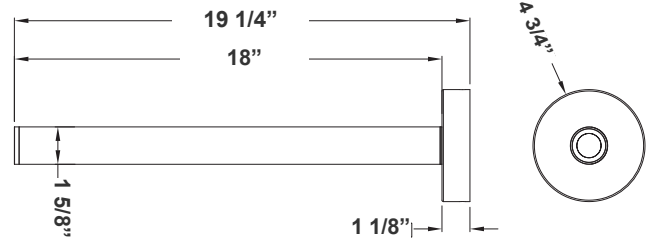

Type: _____

19 1/4"(H) X 4 3/4"(W) X 1 1/8"(D)

1" Cylinder, Pendant & Ceiling Cylinder Light, Aluminum Cylinder, White Aluminum Housing, Clear Glass Lens

Features

- Multi CCT: Selectable Multi-CCT Switches on the back of the fixture(Dual Function)
- Triac Dimmable at 120V & 0-10V Dimming at 120-277V
- 7-Year Warranty
- Aluminum Base and Polycarbonate (PC) Lens

Technical Specifications

Electrical:

- Voltage: 120-277V
- Power Factor: >0.90
- THD: <20%
- Wattage: 10W
- Efficacy: 70 LPW

Mechanical:

- Aluminum Housing & Glass Lens
- Suspension Cable & Canopy Set Accessories Avail.
- Universal Swivel W/ Rod Kit Accessories Avail. Ambient Operating Temperature: -13°F to 113°F
- Rated life: 70,000 hrs
- IP Rating: IP40 suitable for damp locations