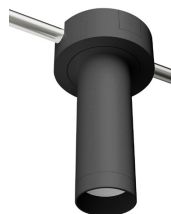

Type: _____

19 1/4"(H) X 4 3/4"(W) X 1 1/8"(D)

1" Cylinder, Pendant & Ceiling Cylinder Light, Aluminum Cylinder, White Aluminum Housing, Clear Glass Lens

Features

- Multi CCT: Selectable Multi-CCT Switches on the back of the fixture(Dual Function)
- Triac Dimmable at 120V & 0-10V Dimming at 120-277V
- 7-Year Warranty
- Aluminum Base and Polycarbonate (PC) Lens

CMC-SRK-218-5C-BK = Universal Swivel W/ Rod Kit, 18 Or 36 Inches, 5-Wire, Black

CMC-SRK-224-5C-WH = Universal Swivel W/ Rod Kit, 24 Or 48 Inches, 5-Wire, White

CMC-SRK-224-5C-BK = Universal Swivel W/ Rod Kit, 24 Or 48 Inches, 5-Wire, Black

CMC-JBCK-WH = Cylinder And Pendant Lighting J-Box Cover Canopy For Up To 4 Pipe Entries, Wh

CMC-JBCK-BK = Clinder And Pendant Liahting J-Box Cover Canopy For Up To 4 Pipe Entries, Bk

ACCESSORIES:

CMC1-TRM-AG
Trim, Anodized Gold

CMC1-TRM-BN
Trim, Brushed Nickel

CMC-CS-8FT-BK
Suspension Cable &
Canopy Set For CMC
Series, 8Ft, 5-Wire, Black

CMC-CS-8FT-WH
Suspension Cable &
Canopy Set For CMC
Series, 8Ft, 5-Wire, White

CMC-JBCK-BK
Cylinder And Pendant
Lighting J-Box Cover
Canopy For Up To 4 Pipe
Entries, BK