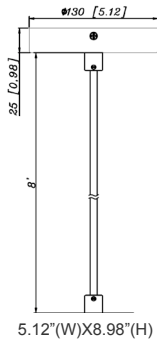

ACCESSORIES:

CMC1XL-MCT-BK+CMC-CS-8FT-BK
CMC1XL-MCT-WH+CMC-CS-8FT-WH