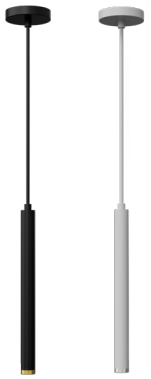

Type: _____

19 1/4"(H) X 4 3/4"(W) X 1 1/8"(D)

1" Cylinder, Pendant & Ceiling Cylinder Light, Aluminum Cylinder, White Aluminum Housing, Clear Glass Lens

Features

- Multi CCT: Selectable Multi-CCT Switches on the back of the fixture(Dual Function)
- Triac Dimmable at 120V & 0-10V Dimming at 120-277V
- 7-Year Warranty
- Aluminum Base and Polycarbonate (PC) Lens

Applications:

- 1" Cylinder, Pendant & Ceiling Cylinder Light, Aluminum Cylinder, White Aluminum Housing, Clear Glass Lens

Other Models:

- 6W | 450LM | CMC2-MCT-DT-WH
- 6W | 450LM | CMC2L-MCT-DT-WH
- 15W | 1125LM | CMC4-MCTP-DD-WH
- 75W | 2625LM | CMC6-MCTP-DD-WH
- 6W | 450LM | CMC2-MCT-DT-BK
- 6W | 450LM | CMC2L-MCT-DT-BK
- 15W | 1125LM | CMC4-MCTP-DD-BK
- 75W | 2625LM | CMC6-MCTP-DD-BK

CMC1-TRM-BN
Trim, Brushed Nickel

CMC-CS-8FT-BK
Suspension Cable &
Canopy Set For CMC
Series, 8Ft, 5-Wire, Black

CMC-CS-8FT-WH
Suspension Cable &
Canopy Set For CMC
Series, 8Ft, 5-Wire, White

CMC-JBCK-BK
Cylinder And Pendant
Lighting J-Box Cover
Canopy For Up To 4 Pipe
Entries, BK

CMC-JBCK-WH
Cylinder And Pendant
Lighting J-Box Cover
Canopy For Up To 4 Pipe
Entries, WH

ACCESSORIES:

CMC1XL-MCT-BK+CMC-CS-8FT-BK
CMC1XL-MCT-WH+CMC-CS-8FT-WH

CMC1XL-MCT-BK+CMC-SRK-218-5C-BK
CMC1XL-MCT-WH+CMC-SRK-218-5C-WH