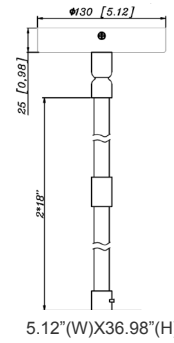

CMC1L-MCT-BK+CMC-SRK-218-5C-BK
CMC1L-MCT-WH+CMC-SRK-218-5C-WH