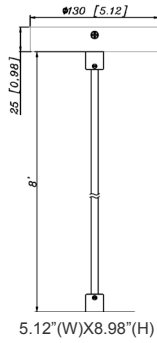

ACCESSORIES:

CMC1L-MCT-BK+CMC-CS-8FT-BK
CMC1L-MCT-WH+CMC-CS-8FT-WH