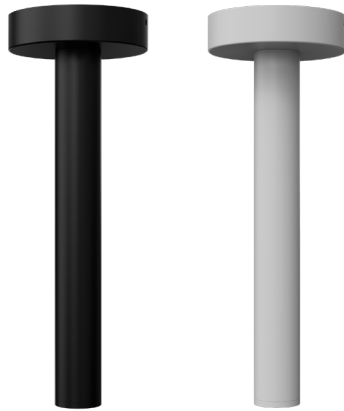

CMC SERIES COMMERCIAL INDOOR LIGHTING

CMC1L-MCT-BK
CMC1L-MCT-WH

MCT Multi Color Temperature (Selectable)

Shown with Suspended Cables (Not Incl.)

Avail Finish:

1" Cylinder, Pendant & Ceiling Cylinder Light, Aluminum Cylinder, White Aluminum Housing, Clear Glass Lens

Customer Name: _____

Project Name: _____

Note: _____

Type: _____

13 1/4"(H) X 4 3/4"(W) X 1 1/8"(D)

Features

- Multi CCT: Selectable Multi-CCT Switches on the back of the fixture(Dual Function)
- Triac Dimmable at 120V & 0-10V Dimming at 120-277V
- 7-Year Warranty
- Aluminum Base and Polycarbonate (PC) Lens

Technical Specifications

Electrical:

- Voltage: 120-277V
- Power Factor: >0.90
- THD: <20%
- Wattage: 10W
- Efficacy: 70 LPW

Mechanical:

- Aluminum Housing & Glass Lens
- Suspension Cable & Canopy Set Accessories Avail.
- Universal Swivel W/ Rod Kit Accessories Avail. Ambient Operating Temperature: -13°F to 113°F
- Rated life: 70,000 hrs
- IP Rating: IP40 suitable for damp locations

Applications:

- 1" Cylinder, Pendant & Ceiling Cylinder Light, Aluminum Cylinder, White Aluminum Housing, Clear Glass Lens

Other Models:

- 6W | 450LM | CMC2-MCT-DT-WH
- 6W | 450LM | CMC2L-MCT-DT-WH
- 15W | 1125LM | CMC4-MCTP-DD-WH
- 75W | 2625LM | CMC6-MCTP-DD-WH
- 6W | 450LM | CMC2-MCT-DT-BK
- 6W | 450LM | CMC2L-MCT-DT-BK
- 15W | 1125LM | CMC4-MCTP-DD-BK
- 75W | 2625LM | CMC6-MCTP-DD-BK