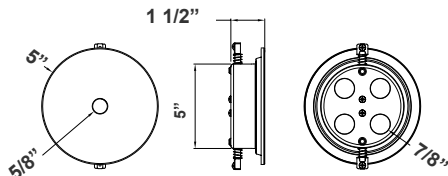

1 1/2"(H) X 5"(W) X 5"(D)