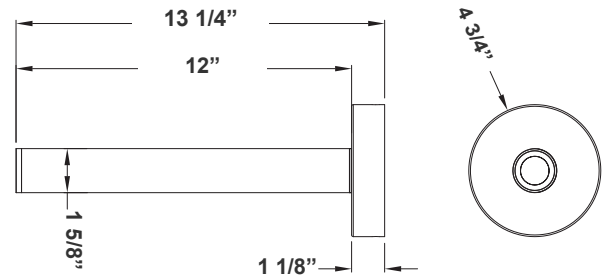

Customer Name: _____

Project Name: _____

Note: _____

Type: _____

13 1/4"(H) X 4 3/4"(W) X 1 1/8"(D)

Features

- Multi CCT: Selectable Multi-CCT Switches on the back of the fixture(Dual Function)
- Triac Dimmable at 120V & 0-10V Dimming at 120-277V
- 7-Year Warranty
- Aluminum Base and Polycarbonate (PC) Lens

Technical Specifications

Electrical:

- Voltage: 120-277V
- Power Factor: >0.90
- THD: <20%
- Wattage: 10W
- Efficacy: 70 LPW

Mechanical:

- Aluminum Housing & Glass Lens
- Suspension Cable & Canopy Set Accessories Avail.
- Universal Swivel W/ Rod Kit Accessories Avail. Ambient Operating Temperature: -13°F to 113°F
- Rated life: 70,000 hrs
- IP Rating: IP40 suitable for damp locations