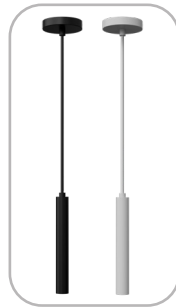

CMC SERIES COMMERCIAL INDOOR LIGHTING

CMC1L-MCT-BK
CMC1L-MCT-WH

MCT Multi Color Temperature (Selectable)

Shown With Suspension cable

1" Cylinder, Pendant & Ceiling Cylinder Light, Aluminum Cylinder, White Aluminum Housing, Clear Glass Lens

Customer Name: _____

Project Name: _____

Note: _____

Type: _____

13 1/4"(H) X 4 3/4"(W) X 1 1/8"(D)

Features

- Multi CCT: Selectable Multi-CCT Switches on the back of the fixture(Dual Function)
- Triac Dimmable at 120V & 0-10V Dimming at 120-277V
- 1-Year Warranty
- Aluminum Base and Polycarbonate (PC) Lens

Technical Specifications

Electrical:

- Voltage: 120-277V
- Power Factor: >0.90
- THD: <20%
- Wattage: 10W
- Efficacy: 70 LPW

Mechanical:

- Aluminum Housing & Glass Lens
- Suspension Cable & Canopy Set Accessories Avail.
- Universal Swivel W/ Rod Kit Accessories Avail. Ambient Operating Temperature: -13°F to 113°F
- QÜÄÜæcä} *KÄQÜ I €ÄÜ ~ ææä|^ÄØ [tÄÖæ {] ÅŠ [&æcä [] •
- İËÿ^æ!Á Y æ!iæ}c^