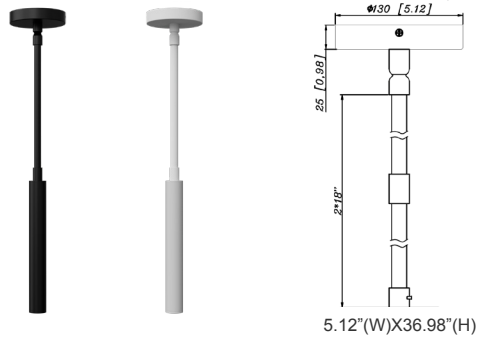

CMC1L-MCT-BK+CMC-SRK-218-5C-BK
CMC1L-MCT-WH+CMC-SRK-218-5C-WH