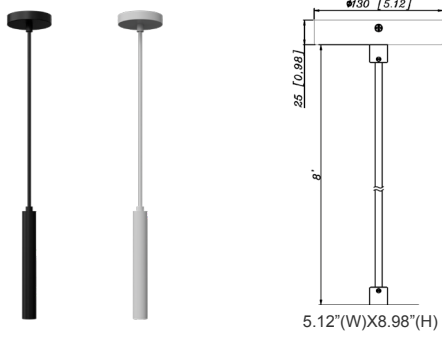

ACCESSORIES:

CMC1L-MCT-BK+CMC-CS-8FT-BK
CMC1L-MCT-WH+CMC-CS-8FT-WH