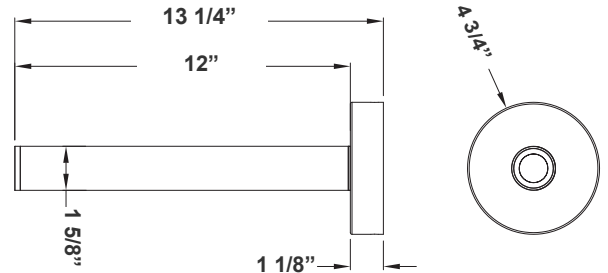

Customer Name: _____

Project Name: _____

Note: _____

Type: _____

13 1/4"(H) X 4 3/4"(W) X 1 1/8"(D)

Features

- Multi CCT: Selectable Multi-CCT Switches on the back of the fixture(Dual Function)
- Triac Dimmable at 120V & 0-10V Dimming at 120-277V
- 1-Year Warranty
- Aluminum Base and Polycarbonate (PC) Lens

Technical Specifications

Electrical:

- Voltage: 120-277V
- Power Factor: >0.90
- THD: <20%
- Wattage: 10W
- Efficacy: 70 LPW

Mechanical:

- Aluminum Housing & Glass Lens
- Suspension Cable & Canopy Set Accessories Avail.
- Universal Swivel W/ Rod Kit Accessories Avail. Ambient Operating Temperature: -13°F to 113°F
- QÜÄÜæcä} *KÄQÜ I €ÄÜ ~ ææä|^ÄØ [tÄÖæ {] ÅŠ [&æcä [] •
- İËÿ^æ!Á Y æ!iæ}c^

CMC-SRK-218-5C-BK = Universal Swivel W/ Rod Kit, 18 Or 36 Inches, 5-Wire, Black

CMC-SRK-224-5C-WH = Universal Swivel W/ Rod Kit, 24 Or 48 Inches, 5-Wire, White

CMC-SRK-224-5C-BK = Universal Swivel W/ Rod Kit, 24 Or 48 Inches, 5-Wire, Black