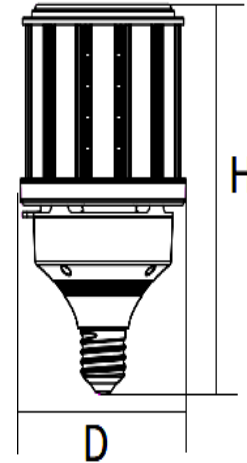

DIMENSIONS:

8.5"(L) x 3.6"(D)

Improved heat sink
LED on the bottom as well to provide 360° illumination

CL-HL-36W-50K-E26
CL-HL-36W-30K-E26

LED CORN LAMPS

Ideal for retrofitting existing HID highbay, shoebox, flood light or wall pack fixtures.

ELECTRICAL SPECIFICATIONS:

- Voltage: 120~277VAC, 50/60Hz
- Wattage: 36W
- Power factor: 0.90
- Efficacy: 130LM/W

HOUSING SPECIFICATIONS:

- Improved heat sink, No fan
- Led on the bottom as well to reach 360° beam angle
- Lamp plastic housing and Sealant pouring for whole driver
- Lamp plastic housing and Sealant pouring for whole driver
- Operating temperature: -4°F to 149°F
- Suitable for damp location