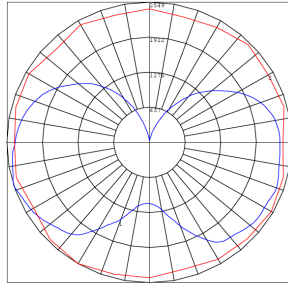

Phone: (877) 805-2252 | Fax: (877) 805-2252
www.westgatemfg.com

Photometrics: CL-HL-240W-50K-E39

BUD Rating: B3-U5-G5

Performance Table: CL-HL-200W-50K-E39

MODEL NO.	Wattage	Voltage	Lumens	Color Temp.	BUG Rating	LPW
CL-HL-240W-50K-E39	240W	120~277V	34800LM	5000K	B3-U5-G5	145