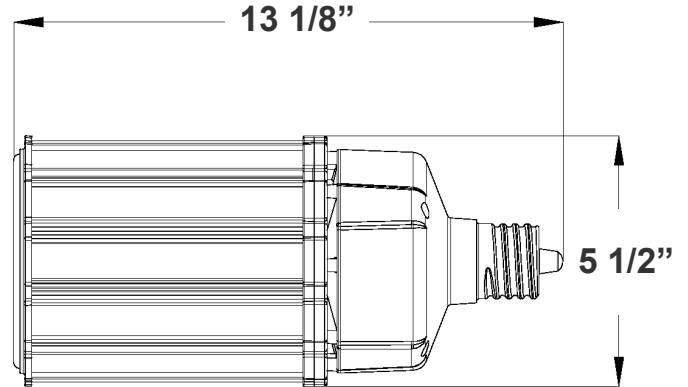

13 1/8"(H) x 5 1/2"(W)

LED Corn Lamp suitable for supermarkets, warehouses, garages, home, offices, hotels, hospitals, schools, high bay retrofitting

Features

- Lamp base: E39 Mogul Base
- 5-Year Warranty
- Housing: PC + Aluminum
- 50,000 Hours Rated Life

Technical Specifications

Electrical:

- Voltage: 120-277V AC 50/60Hz
- Wattage: 240W
- Power Factor: >0.9
- AC Direct / Bypass Existing Ballast
- THD: ≤20%
- Efficacy: 145 LPW

Lighting:

- LED SMD type: Edison 2835
- Total Lumens: 34800LM
- Color Temperatures: 5000K
- Color Rendering Index: CRI ≥ 80
- Beam Angle: 360°
- Replacement Range: 800W HID