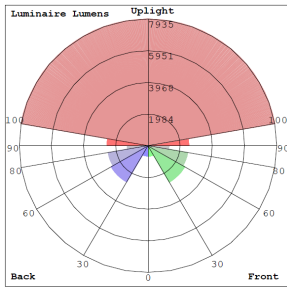

Photometrics: CL-HL-240W-50K-E39

BUD Rating: B3-U5-G5