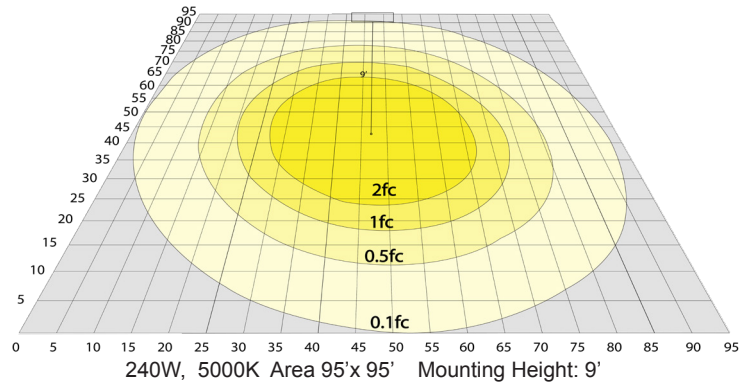

Technical Specifications

Electrical:

- Voltage: 120-277V AC 50/60Hz
- Wattage: 240W
- Power Factor: >0.9
- AC Direct / Bypass Existing Ballast
- THD: ≤20%
- Efficacy: 145 LPW

Lighting:

- LED SMD type: Edison 2835
- Total Lumens: 34800LM
- Color Temperatures: 5000K
- Color Rendering Index: CRI ≥ 80
- Beam Angle: 360°
- Replacement Range: 800W HID

Phone: (877) 805-2252 | Fax: (877) 805-2252
www.westgatemfg.com

Photometrics: CL-HL-240W-50K-E39

BUD Rating: B3-U5-G5

Performance Table: CL-HL-200W-50K-E39

MODEL NO.	Wattage	Voltage	Lumens	Color Temp.	BUG Rating	LPW
CL-HL-240W-50K-E39	240W	120~277V	34800LM	5000K	B3-U5-G5	145