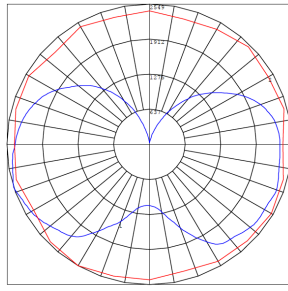

Phone: (877) 805-2252 | Fax: (877) 805-2252
www.westgatemfg.com

WG-Z6-Z9-ZZ

Photometrics: CL-HL-200W-50K-E39

BUD Rating: B3-U5-G5

Other Views:

Performance Table: CL-HL-200W-50K-E39

MODEL NO.	Wattage	Voltage	Lumens	Color Temp.	BUG Rating	LPW
CL-HL-200W-50K-E39	200W	120~277V	28000LM	5000K	B3-U5-G5	140