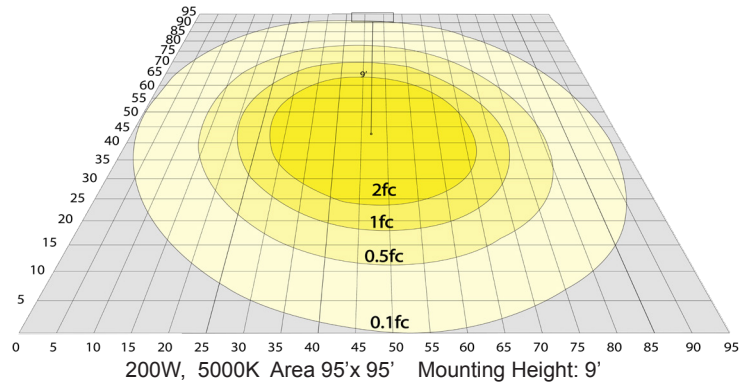

Technical Specifications

Electrical:

- Voltage: 120-277V AC 50/60Hz
- Wattage: 200W
- Power Factor: >0.9
- AC Direct / Bypass Existing Ballast
- THD: ≤20%
- Efficacy: 140 LPW

Lighting:

- LED SMD type: Edison 2835
- Total Lumens: 28000LM
- Color Temperatures: 5000K
- Color Rendering Index: CRI ≥ 80
- Beam Angle: 360°
- Replacement Range: 600MH

Phone: (877) 805-2252 | Fax: (877) 805-2252
www.westgatemfg.com

WG-Z6-Z9-ZZ

Photometrics: CL-HL-200W-50K-E39

BUD Rating: B3-U5-G5

Other Views:

Performance Table: CL-HL-200W-50K-E39

MODEL NO.	Wattage	Voltage	Lumens	Color Temp.	BUG Rating	LPW
CL-HL-200W-50K-E39	200W	120~277V	28000LM	5000K	B3-U5-G5	140

Sample Ordering

Model Size Wattage Color Temp. Base

CL - EHL - 200W - - E39
50K = 5000K

Accessory:

Blank = No Option For Accessories

Example:

1. CL-EHL-200W-50K-E39 (FOR CL EHL 200W 50K FIXTURE 120-277V)