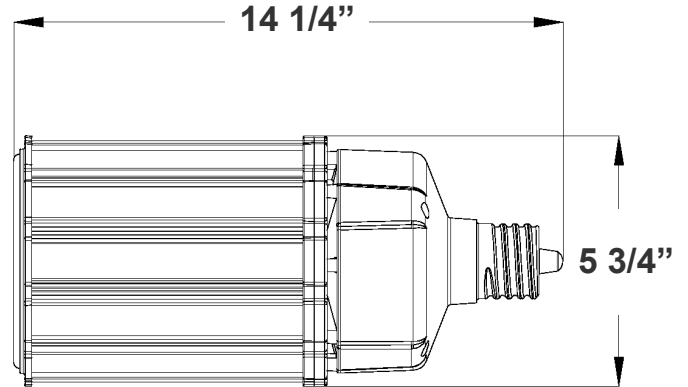

14 1/4" (H) x 5 3/4" (W)

LED Corn Lamp suitable for supermarkets, warehouses, garages, home, offices, hotels, hospitals, schools, high bay retrofitting

Features

- Lamp base: E39 Mogul Base
- 5-Year Warranty
- Housing: PC + Aluminum
- 50,000 Hours Rated Life

Technical Specifications

Electrical:

- Voltage: 120-277V AC 50/60Hz
- Wattage: 200W
- Power Factor: >0.9
- AC Direct / Bypass Existing Ballast
- THD: ≤20%
- Efficacy: 140 LPW

Lighting:

- LED SMD type: Edison 2835
- Total Lumens: 28000LM
- Color Temperatures: 5000K
- Color Rendering Index: CRI ≥ 80
- Beam Angle: 360°
- Replacement Range: 600MH