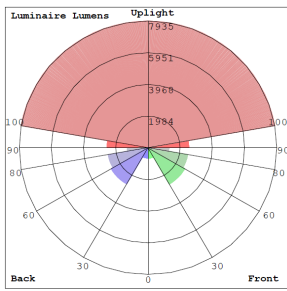

Photometrics: CL-HL-200W-50K-E39

BUD Rating: B3-U5-G5