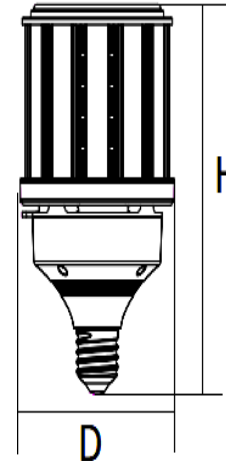

DIMENSIONS:

6.9"(L) x 2.7"(D)

Improved heat sink
LED on the bottom as well to provide 360° illumination

CL-HL-18W-50K-E26
CL-HL-18W-30K-E26

LED CORN LAMPS

Ideal for retrofitting existing HID highbay, shoebox, flood light or wall pack fixtures.

ELECTRICAL SPECIFICATIONS:

- Voltage: 120~277VAC, 50/60Hz
- Wattage: 18W
- Power factor: 0.90
- Efficacy: 130LM/W

HOUSING SPECIFICATIONS:

- Improved heat sink, No fan
- Led on the bottom as well to reach 360° beam angle
- Lamp plastic housing and Sealant pouring for whole driver
- Lamp plastic housing and Sealant pouring for whole driver
- Operating temperature: -4°F to 149°F
- Suitable for damp location

E26-ENLARGER

| MODEL | DESCRIPTION |
|--------------|--|
| E26-ENLARGER | ENLARGES E26 BULB TO BE USED IN E39 SOCKET |

LIGHTING SPECIFICATIONS:

- Lamp Base: E26 Medium Base
- Total lumens: 2340LM
- Color temperature: 5000K/3000K
- Color rendering index: >80
- Beam angle: 360°