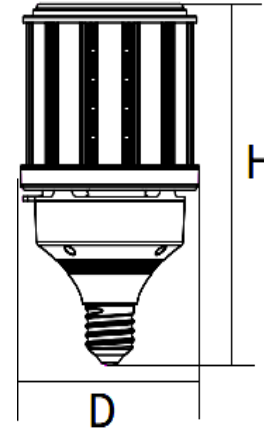

DIMENSIONS:

6"(L) x 2.5"(D)

Improved heat sink
LED on the bottom as well to provide 360° illumination

CL-HL-14W-50K-E26
CL-HL-14W-30K-E26

LED CORN LAMPS

Ideal for retrofitting existing HID highbay, shoebox, flood light or wall pack fixtures.

ELECTRICAL SPECIFICATIONS:

- Voltage: 120~277VAC, 50/60Hz
- Wattage: 14W
- Power factor: 0.90
- Efficacy: 130LM/W

HOUSING SPECIFICATIONS:

- Improved heat sink, No fan
- Led on the bottom as well to reach 360° beam angle
- Lamp plastic housing and Sealant pouring for whole driver
- Lamp plastic housing and Sealant pouring for whole driver
- Operating temperature: -4°F to 149°F
- Suitable for damp location

CERTIFICATIONS: UL,DLC

MODEL	WATTS	VOLTAGE	LUMENS	COLOR TEMP
CL-HL-14W-50K-E26	14W	120~277VAC	1820LM	5000K
CL-HL-14W-30K-E26	14W	120~277VAC	1820LM	3000K

E26-ENLARGER

MODEL	DESCRIPTION
E26-ENLARGER	ENLARGES E26 BULB TO BE USED IN E39 SOCKET