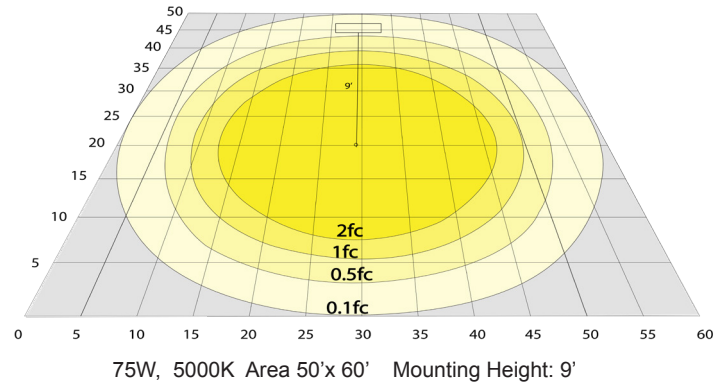

Lighting:

- Multi Power (Selectable Switches On the Bottom of The Lamp)
- LED SMD type:SMD 2835
- Total Lumens: 11250LM Max.
- Color Temperatures: 5000K
- Color Rendering Index: CRI ≥ 80
- Beam Angle: 120°

Photometrics: CL-FLTW-54-75W-50K-E39

BUD Rating: B3-U0-G1

Other Views:

Side View

Close View

Back View

Performance Table: CL-FLTW-54-75W-50K-E39

MODEL NO.	Wattage	Voltage	Lumens	Color Temp.	BUG Rating	LPW
CL-FLTW-54-75W-50K-E39	54W 63W 75W	120~277V	8100 9450 11250	5000K	B3-U0-G1	150