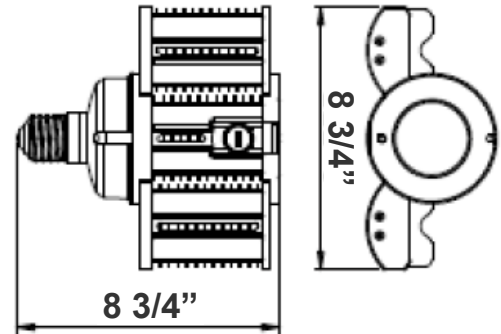

CL-FLTW SERIES Industrial Lighting

LED 180 DEGREE FLAT HID RETROFIT LAMP
CL-FLTW-54-75W-50K-E39

WESTGATE
THE FUTURE IS HERE...AND IT'S QUITE BRIGHT!

Customer Name: _____

Project Name: _____

Note: _____

Type: _____

8 3/4"(H) x 8 3/4"(W)

This LED 180 Degree FlatHID Retrofit Lamp Replacement Lamps for Outdoor Pole/ Arm-mounted Area and Roadway Luminaires(UL Type B).

Features

- E39 Mogul Base
- 5-Year Warranty
- 50,000 Hours Rated Life
- Housing: PC + Aluminum
- Multi Power (Selectable Switches On The Lamp)

Technical Specifications

Electrical:

- Voltage: 120-277V AC 50/60Hz
- Wattage: 54W/ 63W/ 75W
- AC Direct / Bypass Existing Ballast
- Power Factor: >0.9
- THD: ≤20%
- Efficacy: 150LPW

Mechanical:

- Housing: PC + Aluminum, Pure aluminum heatsink, NO Fan
- E39 Mogul Base
- Adjustable lenses (0° - 75°)
- Meet 6KV Surge Immunity Level
- Suitable for use in enclosed luminaires, min. lamp compartment dimensions: 16.5"X 9"X 9"
- Direct Replacement for Metal Halide, Easy Installation
- Operating Temp: -40°F to 122°F
- IP 64 Suitable for Damp Location