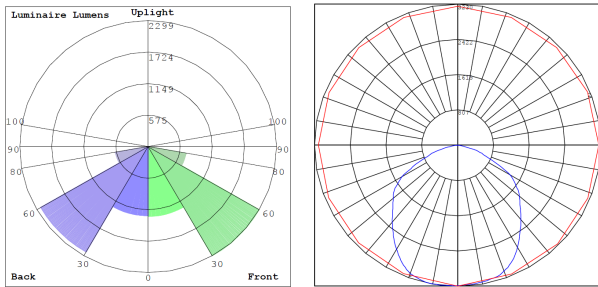

Lighting:

- Multi Power (Selectable Switches On the Bottom of The Lamp)
- LED SMD type:SMD 2835
- Total Lumens: 11250LM Max.
- Color Temperatures: 5000K
- Color Rendering Index: CRI ≥ 80
- Beam Angle: 120°

Photometrics: CL-FLTW-54-75W-50K-E39

BUD Rating: B3-U0-G1

Other Views:

Side View

Close View

Back View

Performance Table: CL-FLTW-54-75W-50K-E39

MODEL NO.	Wattage	Voltage	Lumens	Color Temp.	BUG Rating	LPW
CL-FLTW-54-75W-50K-E39	54W 63W 75W	120~277V	8100 9450 11250	5000K	B3-U0-G1	150