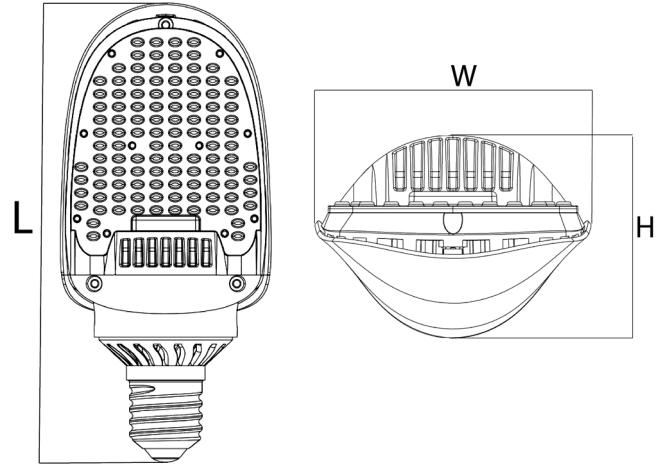

**DIMENSIONS:**

9.6"(L) x 4.5"(W) x 3.2"(H)

**CL-FLT-54W-50K-E39**

**LED FLAT HID RETROFIT LAMP**

Ideal for retrofitting existing HID high bay, shoebox, flood light or wall pack fixture. Can be used in enclosed luminaires.

**ELECTRICAL SPECIFICATIONS:**

- Voltage: 100~277VAC, 50/60 Hz
- Wattage: 54W
- Power factor: 0.9
- Efficacy: 110LM/W

**HOUSING SPECIFICATIONS:**

- Housing: Magnesium alloy, AL, PC
- Housing Color: Back
- Easy installation and internal driver
- Single SUNON fan
- Lamp Base: E39
- Operating temperature: -4°F to 113°F
- IP Rating: IP51, suitable for damp location

**CERTIFICATIONS:** UL, DLC

MODEL	WATTS	VOLTAGE	LUMENS	COLOR TEMP
CL-FLT-54W-50K-E39	54W	100~277VAC	5940LM	5000K

**LIGHTING SPECIFICATIONS:**

- LED: Lumileds Luxeon 3030 2D (1.5W)
- LED QTY: 112
- Total lumens: 5940LM
- Color temperature: 5000K
- Color rendering index: >70
- Beam Angle: 90° X 150°

**WARRANTY:** 5 years

**CL-FLT-54W-50K-E39**

**LED FLAT HID RETROFIT LAMP**

**PHOTOMETRICS :**

MODEL	WATTS	VOLTAGE	LUMENS	COLOR TEMP
CL-FLT-54W-50K-E39	54W	100~277VAC	5940LM	5000K