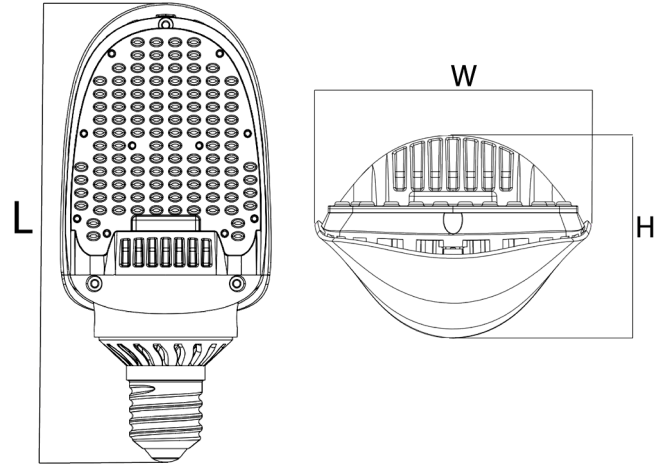

JOB NAME: _____

DATE: _____

TYPE: _____

DIMENSIONS:

11.7"(L) x 5.5"(W) x 3.4"(H)

CL-FLT-54-75W-50K-E39

LED FLAT HID RETROFIT LAMP

Ideal for retrofitting existing HID high bay, shoebox, flood light or wall pack fixture. Can be used in enclosed luminaires.

ELECTRICAL SPECIFICATIONS:

- Voltage: 100~277VAC, 50/60 Hz
- AC Direct- Override the ballast
- Wattage: 54W/63W/75W
- Power factor: 0.9
- Efficacy: 150LM/W

HOUSING SPECIFICATIONS:

- Housing: Magnesium alloy, AL, PC
- Housing Color: Back
- Easy installation and internal driver
- Single SUNON fan
- Lamp Base: E39
- Operating temperature: -4°F to 113°F
- suitable for damp location

CERTIFICATIONS: UL, DLC

MODEL	WATTS	VOLTAGE	LUMENS	COLOR TEMP
CL-FLT-54-75W-50K-E39	54W/63W/75W	100~277VAC	150LM/W	5000K

LIGHTING SPECIFICATIONS:

- LED: Philips Lumileds Luxeon
- Total lumens: 8100LM/9450LM/11250LM
- Color temperature: 5000K
- Color rendering index: >70
- Beam Angle: 90° X 150°