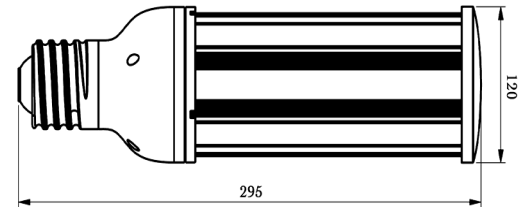

DIMENSIONS:

11-1/2" (L) x 4-3/4" (D)

E39-REDUCER

CL-EZ2-100W-30K-HL
CL-EZ2-100W-50K-HL

LED CORN LAMPS E2Z SERIES

Ideal for retrofitting existing HID highbay, shoebox, flood light or wall pack fixtures.

ELECTRICAL SPECIFICATIONS:

MODEL	DESCRIPTION
E39-REDUCER	REDUCES E39 BULB TO BE USED IN E26 SOCKET

LIGHTING SPECIFICATIONS:

- LED type/brand: Samsung LED chip with Epistar
- Total lumens: 12280LM/12290LM
- Lamp base: E39 Mogul
- Operating temperature: 4°F ~ 104°F
- Color temperature: 3000K/5000K
- Color rendering index: >80
- Beam angle: 360°

MODEL	DESCRIPTION
E39-REDUCER	REDUCES E39 BULB TO BE USED IN E26 SOCKET

PHOTOMETRICS CHART:

4.1 Spectral Distribution

4.2 ANSI Chromaticity Quadrangles Diagram

4.5 Polar Curves

Maximum Candela = 1110.70 Located At Horizontal Angle = 75, Vertical Angle = 80
1 - Vertical Plane Through Horizontal Angles (0 - 180)
2 - Vertical Plane Through Horizontal Angles (90 - 270)