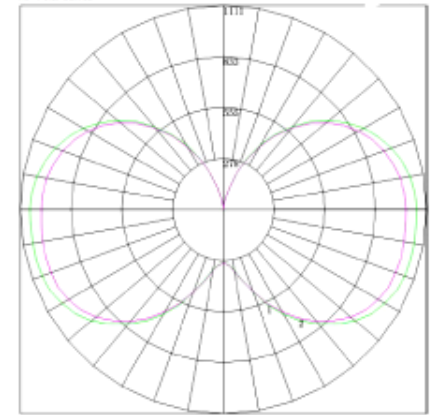

4.5 Polar Curves