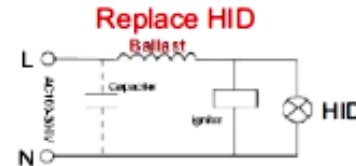

INSTALLATION DIAGRAM: