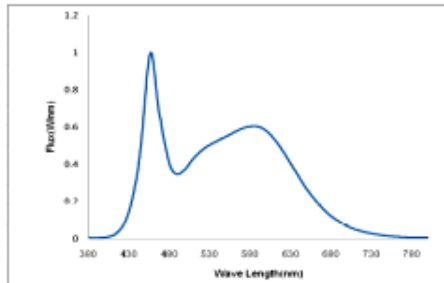

CL-EZ2-100W-30K-HL CL-EZ2-100W-50K-HL

LED CORN LAMPS E22 SERIES

MODEL	WATTS	VOLTAGE	LUMENS	COLOR TEMP
CL-EZ2-100W-30K-HL	100W	120~277V AC	12280LM	3000K
CL-EZ2-100W-50K-HL	100W	120~277V AC	122900LM	5000K

MODEL	DESCRIPTION
E39-REDUCER	REDUCES E39 BULB TO BE USED IN E26 SOCKET

PHOTOMETRICS CHART:

4.1 Spectral Distribution