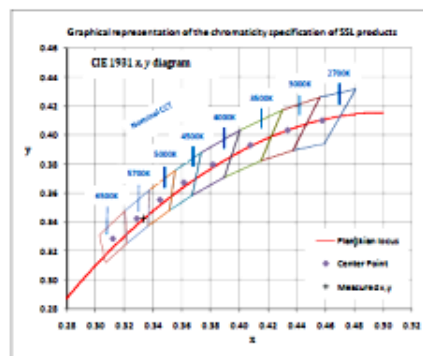

4.2 ANSI Chromaticity Quadrangles Diagram