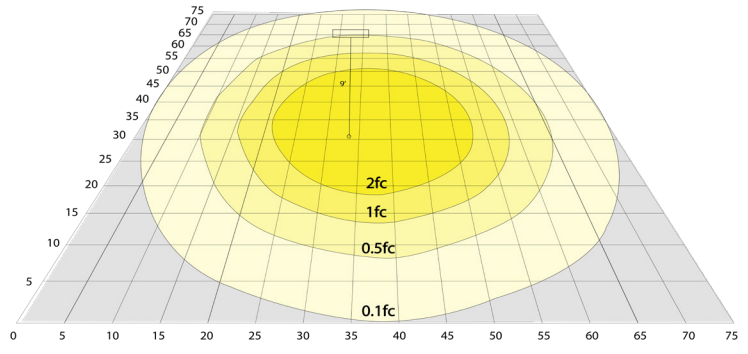

Photometrics: CL-EHL-75W-E39

BUD Rating: B3-U4-G4

75W, 5000K Area 75'x 75' Mounting Height: 9'

Other Views:

Side View

Front View

Performance Table: CL-EHL-75W-E39

MODEL NO.	Wattage	Voltage	Lumens	Color Temp.	BUG Rating	LPW
CL-EHL-75W-30K-E39	75W	120~277V	9375	3000K	B3-U4-G4	125
CL-EHL-75W-50K-E39	75W	120~277V	11625	5000K	B3-U4-G4	155

Sample Ordering

Model Style Wattage Color Temp. Base

CL - EHL - 75W - [] - E39

30K = 3000K
50K = 5000K

Accessory:

Blank = No Option For Accessories

E39-REDUCER = REDUCES E39 BULB TO BE USED IN E26 SOCKET

ACCESSORY: