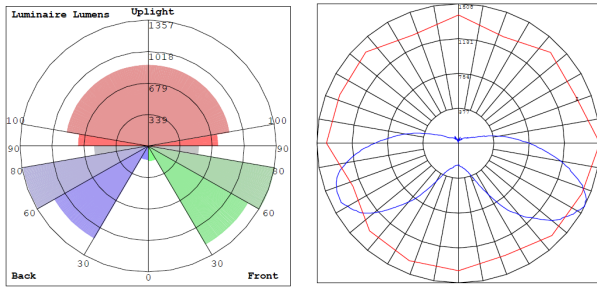

Photometrics: CL-EHL-75W-E39

BUD Rating: B3-U4-G4

75W, 5000K Area 75'x 75' Mounting Height: 9'

Other Views:

Side View

Front View

Performance Table: CL-EHL-75W-E39

MODEL NO.	Wattage	Voltage	Lumens	Color Temp.	BUG Rating	LPW
CL-EHL-75W-30K-E39	75W	120~277V	9375	3000K	B3-U4-G4	125
CL-EHL-75W-50K-E39	75W	120~277V	11625	5000K	B3-U4-G4	155

Sample Ordering

Model Style Wattage Color Temp. Base

CL - EHL - 75W - [] - E39

30K = 3000K
50K = 5000K

Accessory:

Blank = No Option For Accessories

E39-REDUCER = REDUCES E39 BULB TO BE USED IN E26 SOCKET

ACCESSORY: