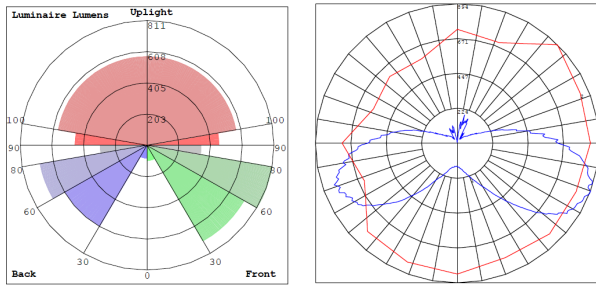

Photometrics: CL-EHL-45W-E39

BUD Rating: B2-U4-G3