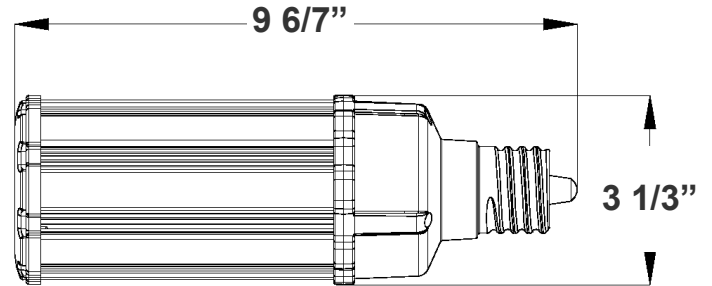

CL-EHL SERIES Industrial Lighting

CL-EHL-45W-30K-E39
CL-EHL-45W-50K-E39

Customer Name: _____
Project Name: _____
Note: _____ | Type: _____

9 6/7"(H) x 3 1/3"(W)

LED Corn Lamp suitable for supermarkets, warehouses, garages, home, offices, hotels, hospitals, schools, high bay retrofitting

Features

- E39 Mogul Base
- 5-Year Warranty
- Housing: PC + Aluminum
- 50,000 Hours Rated Life

Technical Specifications

Electrical:

- Voltage: 120-277V AC 50/60Hz
- Wattage: 45W
- Power Factor: >0.9
- AC Direct / Bypass Existing Ballast
- THD: ≤20%
- Efficacy: 125/155 LPW

Mechanical:

- PC and Aluminum housing and Sealant pouring for whole driver
- E39 Mogul Base
- Operating temperature: -40°F to 176°F
- Minimum Enclosed Space Dimension: 15.0"(H) x 7.9"(D) and 928 Cubic in
- Suitable for Damp Location

Photometrics: CL-EHL-45W-E39

BUD Rating: B2-U4-G3

45W, 5000K Area 65'x 65' Mounting Height: 9'

Other Views:

Side View

Front View

Performance Table: CL-EHL-45W-E39

MODEL NO.	Wattage	Voltage	Lumens	Color Temp.	BUG Rating	LPW
CL-EHL-45W-30K-E39	45W	120~277V	5625	3000K	B2-U4-G3	125
CL-EHL-45W-50K-E39	45W	120~277V	6975	5000K	B2-U4-G3	155