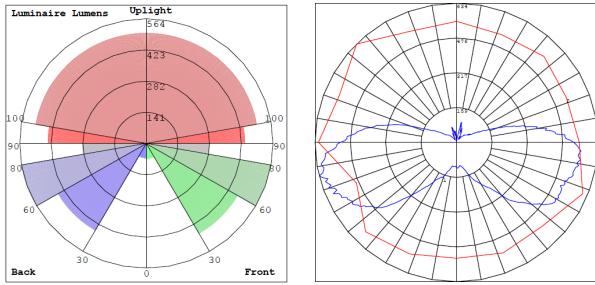

Photometrics: CL-EHL-36W-E39

BUD Rating: B2-U3-G3

36W, 5000K Area 55'x 55' Mounting Height: 9'

Other Views:

Side View

Front View

Performance Table: CL-EHL-36W-E39

MODEL NO.	Wattage	Voltage	Lumens	Color Temp.	BUG Rating	LPW
CL-EHL-36W-30K-E39	36W	120~277V	4500	3000K	B2-U3-G3	125
CL-EHL-36W-50K-E39	36W	120~277V	5580	5000K	B2-U3-G3	155

Sample Ordering

Model Style Wattage Color Temp. Base

CL - EHL - 36W - - E39

30K = 3000K
50K = 5000K

Accessory:

Blank = No Option For Accessories
E39-REDUCER = REDUCES E39 BULB TO BE USED IN E26 SOCKET

ACCESSORY: