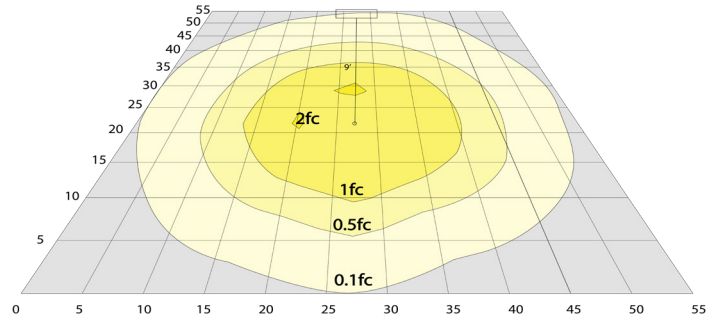

Photometrics: CL-EHL-36W-E39

BUD Rating: B2-U3-G3

36W, 5000K Area 55'x 55' Mounting Height: 9'

Other Views:

Side View

Front View

Performance Table: CL-EHL-36W-E39

MODEL NO.	Wattage	Voltage	Lumens	Color Temp.	BUG Rating	LPW
CL-EHL-36W-30K-E39	36W	120~277V	4500	3000K	B2-U3-G3	125
CL-EHL-36W-50K-E39	36W	120~277V	5580	5000K	B2-U3-G3	155

Sample Ordering

Model Style Wattage Color Temp. Base

CL - EHL - 36W - - E39

30K = 3000K
50K = 5000K

Accessory:

Blank = No Option For Accessories
E39-REDUCER = REDUCES E39 BULB TO BE USED IN E26 SOCKET

ACCESSORY: