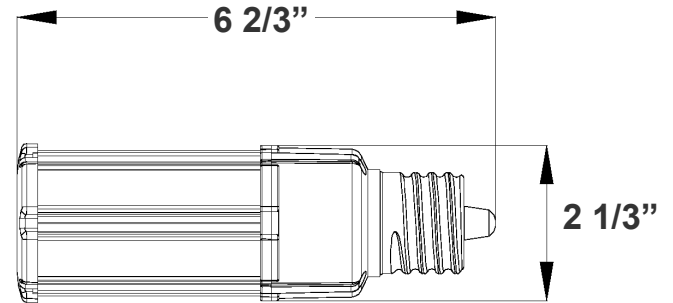

CL-EHL SERIES Industrial Lighting

CL-EHL-36W-30K-E26
CL-EHL-36W-50K-E26

Customer Name: _____
Project Name: _____
Note: _____ | Type: _____

6 2/3"(H) x 2 1/3"(W)

LED Corn Lamp suitable for supermarkets, warehouses, garages, home, offices, hotels, hospitals, schools, high bay retrofitting

Mechanical:

- PC and Aluminum Housing and Sealant Pouring for Whole Driver
- Meet 4KV surge immunity level
- Operating temperature: -40°F to 176°F
- Minimum Enclosed Space Dimension: 15.0"(H) x 7.9"(D) and 928 Cubic in
- Suitable for Damp Location

Photometrics: CL-EHL-36W-E26

BUD Rating: B2-U3-G3

36W, 5000K Area 55'x 55' Mounting Height: 9'

Other Views:

Side View

Front View

Performance Table: CL-EHL-36W-E26

MODEL NO.	Wattage	Voltage	Lumens	Color Temp.	BUG Rating	LPW
CL-EHL-36W-30K-E26	36W	120~277V	4500	3000K	B2-U3-G3	125
CL-EHL-36W-50K-E26	36W	120~277V	5580	5000K	B2-U3-G3	155