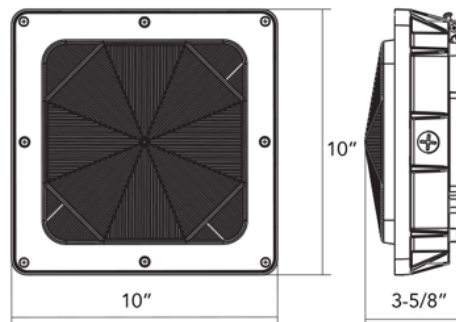

DIMENSIONS:

CDL2-45CW CDL2-45NW

LED CANOPY SERIES 2

This fixture has the advantages of thin, beautiful appearance, good heat dissipation, professional light distribution design, convenient installation and labor-saving.

ELECTRICAL SPECIFICATIONS:

- Voltage: 100~277VAC 50/60Hz
- Wattage: 45W
- Other wattages available: 60W (not DLC) and 80W
- Color Temperature: 4000K and 5000K
- Lumens: 4998LM
- LED: LUMILEDS
- Efficacy: 150LM/W
- Operating Temperature: -4°F ~ 122°F
- Dimmable: 0~10V dimmable
- CRI: >80
- IP Rating: IP65
- Life span: 50,000 hrs.
- Photoelectric motion sensor compatible
- Beam Angle: 150°

MOUNTING OPTIONS:

PHOTOMETRICS:

Center Beam fc	Beam Width
17.0ft	11.55 fc 48.3 ft 49.0 ft
34.0ft	2.89 fc 96.6 ft 98.1 ft
51.0ft	1.28 fc 144.9 ft 147.1 ft
68.0ft	0.72 fc 193.2 ft 196.1 ft
85.0ft	0.46 fc 241.5 ft 245.2 ft
102.0ft	0.32 fc 289.8 ft 294.2 ft