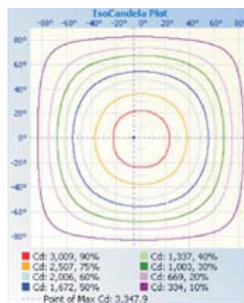

ELECTRICAL SPECIFICATIONS:

- Voltage: 100~277VAC 50/60Hz
- Wattage: 45W
- Other wattages available: 60W (not DLC) and 80W
- Color Temperature: 4000K and 5000K
- Lumens: 4998LM
- LED: LUMILEDS
- Efficacy: 150LM/W
- Operating Temperature: -4°F ~ 122°F
- Dimmable: 0~10V dimmable
- CRI: >80
- IP Rating: IP65
- Life span: 50,000 hrs.
- Photoelectric motion sensor compatible
- Beam Angle: 150°

MOUNTING OPTIONS:

PHOTOMETRICS:

Center Beam fc	Beam Width
17.0ft	11.55 fc 48.3 ft 49.0 ft
34.0ft	2.89 fc 96.6 ft 98.1 ft
51.0ft	1.28 fc 144.9 ft 147.1 ft
68.0ft	0.72 fc 193.2 ft 196.1 ft
85.0ft	0.46 fc 241.5 ft 245.2 ft
102.0ft	0.32 fc 289.8 ft 294.2 ft