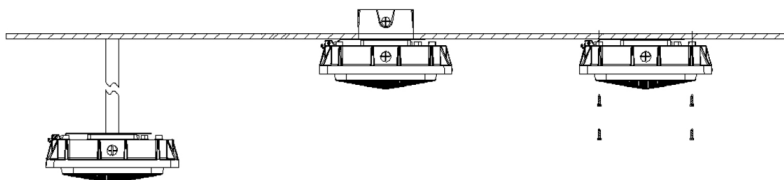

DIMENSIONS:

CDL2-45CW CDL2-45NW

LED CANOPY SERIES 2

This fixture has the advantages of thin, beautiful appearance, good heat dissipation, professional light distribution design, convenient installation and labor-saving.

MOUNTING OPTIONS:

PHOTOMETRICS:

Center Beam fc	Beam Width
17.0ft	11.55 fc 48.3 ft 49.0 ft
34.0ft	2.89 fc 96.6 ft 98.1 ft
51.0ft	1.28 fc 144.9 ft 147.1 ft
68.0ft	0.72 fc 193.2 ft 196.1 ft
85.0ft	0.46 fc 241.5 ft 245.2 ft
102.0ft	0.32 fc 289.8 ft 294.2 ft