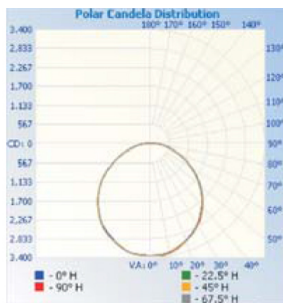

ELECTRICAL SPECIFICATIONS:

- Voltage: 100~277VAC 50/60Hz
- Wattage: 45W
- Other wattages available: 60W (not DLC) and 80W
- Color Temperature: 4000K and 5000K
- Lumens: 4998LM
- LED: LUMILEDS
- Efficacy: 150LM/W
- Operating Temperature: -4°F ~ 122°F
- Dimmable: 0~10V dimmable
- CRI: >80
- IP Rating: IP65
- Life span: 50,000 hrs.
- Photoelectric motion sensor compatible
- Beam Angle: 150°

HOUSING SPECIFICATIONS:

- Housing: ADC12 aluminum heat sink, outdoor powder coating
- Lens: High light transmittance PC, anti-UV and fire resistant

WARRANTY: 7 years

MODEL	WATTS	VOLTS	LUMENS	COLOR TEMP
CDL2-45CW	45W	120~277V	4998LM	5000K
CDL2-45NW	45W	120~277V	4998LM	4000K

MOUNTING OPTIONS:

PHOTOMETRICS:

Center Beam fc	Beam Width
17.0ft	11.55 fc 48.3 ft 49.0 ft
34.0ft	2.89 fc 96.6 ft 98.1 ft
51.0ft	1.28 fc 144.9 ft 147.1 ft
68.0ft	0.72 fc 193.2 ft 196.1 ft
85.0ft	0.46 fc 241.5 ft 245.2 ft
102.0ft	0.32 fc 289.8 ft 294.2 ft