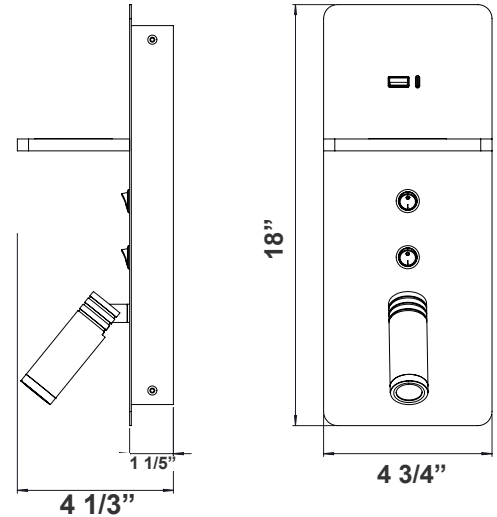

Customer Name: _____

Project Name: _____

Note: _____

Type: _____

18" (W) x 4 3/4" (H) x 4 1/3" (D)

Features

- Surface Vertical, White
- Aluminum Housing
- Rated life: 50,000 Hrs
- 5-Year Warranty
- 360° Adjustable Light Head

Technical Specifications

Electrical:

- Voltage: 120V AC 50/60Hz
- Wattage: 30W (LIGHT: 10W + USB: 20W)
- Power Factor: >0.90
- Efficacy: 50 LPW

Mechanical:

- Surface Mount, Vertical
- Aluminum Housing
- 360° Adjustable Light Head
- Maximum Ambient Temperature: -22°F to 104°F
- IP20 indlor Only
- 5-Year Warranty