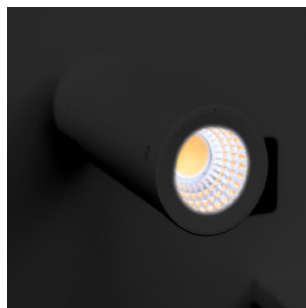

BRL SERIES

RESIDENTIAL LIGHTING

WESTGATE
THE FUTURE IS HERE...AND IT'S QUITE BRIGHT!

BRL-SV-WH
BEDSIDE READING LAMPS WITH BACKLIGHT,

Avail Finish:

The bedside reading light designed to provide optimal illumination for nighttime reading while maintaining energy efficiency. Featuring a sleek and modern design, this fixture incorporates advanced lighting technology to deliver a focused beam that reduces glare and enhances visual comfort. Elevate your reading experience with this sophisticated lighting solution that perfectly balances functionality and style.

Customer Name: _____

Project Name: _____

Note: _____

Type: _____

18" (W) x 4 3/4" (H) x 4 1/3" (D)

Features

- Surface Vertical, White
- Aluminum Housing
- Rated life: 50,000 Hrs
- 5-Year Warranty
- 360° Adjustable Light Head

Lighting:

- Total Lumens: 500LM
- Color Temperatures: 3000K
- Color Rendering Index: CRI ≥ 90
- Backlight: 7W, 380LM
- Beam Angle: 120°
- Rated life: 50,000 Hrs

Applications:

- The bedside reading light designed to provide optimal illumination for nighttime reading while maintaining energy efficiency. Featuring a sleek and modern design, this fixture incorporates advanced lighting technology to deliver a focused beam that reduces glare and enhances visual comfort. Elevate your reading experience with this sophisticated lighting solution that perfectly balances functionality and style.

Side View

Lens View

Night View