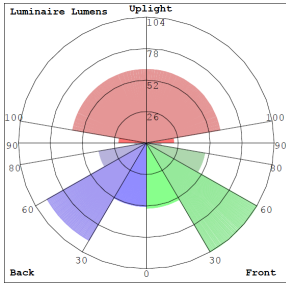

Lighting:

- Total Lumens: 500LM
- Color Temperatures: 3000K
- Color Rendering Index: CRI ≥ 90
- Backlight: 7W, 380LM
- Beam Angle: 120°
- Rated life: 50,000 Hrs

Applications:

- The bedside reading light designed to provide optimal illumination for nighttime reading while maintaining energy efficiency. Featuring a sleek and modern design, this fixture incorporates advanced lighting technology to deliver a focused beam that reduces glare and enhances visual comfort. Elevate your reading experience with this sophisticated lighting solution that perfectly balances functionality and style.

Other Models:

- 10W | 500LM | BRL-SV-BK

Phone: (877) 805-2252 | Fax: (877) 805-2252
www.westgatetmfg.com

Photometrics: BRL-SV-WH

BUG Rating: B0-U3-G1

Other Views:

Side View

Lens View

Night View

Performance Table: BRL-SV-WH

MODEL NO.	Wattage	Voltage	Lumens	Color Temp.	BUG Rating	LPW
BRL-SV-WH	10W	120V	500LM	3000K	B1-U1-G0	50

Sample Ordering

Model	Style	Finish		
BRL	-	SV	-	WH

Other Model: BRL-SV-BK

Side View

Lens View

Night View