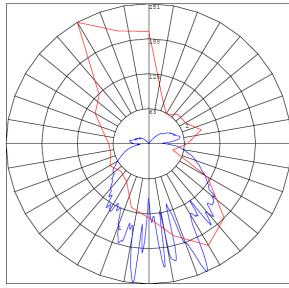

Other Models:

- 10W | 500LM | BRL-SV-BK

Phone: (877) 805-2252 | Fax: (877) 805-2252
www.westgatetmfg.com

Photometrics: BRL-SV-WH

BUG Rating: B0-U3-G1

Other Views:

Side View

Lens View

Night View

Performance Table: BRL-SV-WH

MODEL NO.	Wattage	Voltage	Lumens	Color Temp.	BUG Rating	LPW
BRL-SV-WH	10W	120V	500LM	3000K	B1-U1-G0	50

Sample Ordering

Model	Style	Finish		
BRL	-	SV	-	WH

Other Model: BRL-SV-BK

Side View

Lens View

Night View