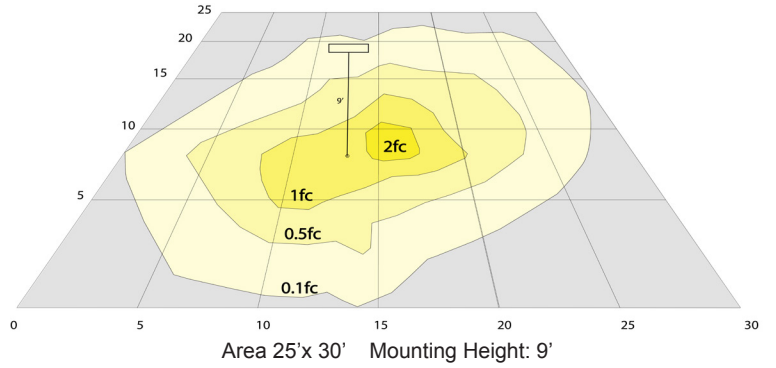

Other Models:

- 10W | 500LM | BRL-SV-BK

Phone: (877) 805-2252 | Fax: (877) 805-2252
www.westgatetmfg.com

Photometrics: BRL-SV-WH

BUG Rating: B0-U3-G1

Other Views:

Side View

Lens View

Night View

Performance Table: BRL-SV-WH

MODEL NO.	Wattage	Voltage	Lumens	Color Temp.	BUG Rating	LPW
BRL-SV-WH	10W	120V	500LM	3000K	B1-U1-G0	50

Sample Ordering

Model	Style	Finish		
BRL	-	SV	-	WH

Other Model: BRL-SV-BK

Side View

Lens View

Night View