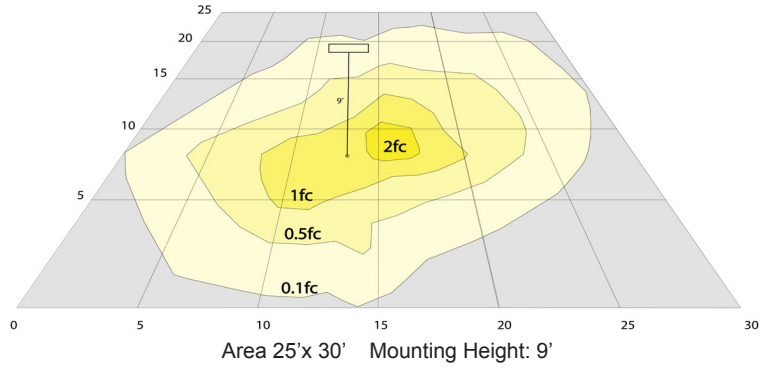

Other Models:

- 10W | 500LM | BRL-SV-WH

Phone: (877) 805-2252 | Fax: (877) 805-2252
www.westgatetmfg.com

Photometrics: BRL-SV-BK

BUG Rating: B0-U3-G1

Other Views:

Side View

Lens View

Night View

Performance Table: BRL-SV-BK

MODEL NO.	Wattage	Voltage	Lumens	Color Temp.	BUG Rating	LPW
BRL-SV-BK	10W	120V	500LM	3000K	B1-U1-G0	50

Sample Ordering

Model	Style	Finish		
BRL	-	SV	-	BK

Other Model: BRL-SV-BK

Side View

Lens View

Night View