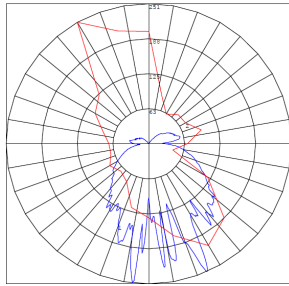

Other Models:

- 10W | 500LM | BRL-SV-WH

Phone: (877) 805-2252 | Fax: (877) 805-2252
www.westgatetmfg.com

Photometrics: BRL-SV-BK

BUG Rating: B0-U3-G1

Other Views:

Side View

Lens View

Night View

Performance Table: BRL-SV-BK

MODEL NO.	Wattage	Voltage	Lumens	Color Temp.	BUG Rating	LPW
BRL-SV-BK	10W	120V	500LM	3000K	B1-U1-G0	50

Sample Ordering

Model	Style	Finish		
BRL	-	SV	-	BK

Other Model: BRL-SV-BK

Side View

Lens View

Night View