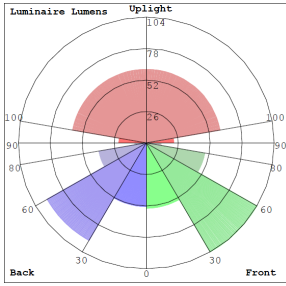

Lighting:

- Total Lumens: 500LM
- Color Temperatures: 3000K
- Color Rendering Index: CRI ≥ 90
- Backlight: 7W, 380LM
- Beam Angle: 120°
- Rated life: 50,000 Hrs

Applications:

- The bedside reading light designed to provide optimal illumination for nighttime reading while maintaining energy efficiency. Featuring a sleek and modern design, this fixture incorporates advanced lighting technology to deliver a focused beam that reduces glare and enhances visual comfort. Elevate your reading experience with this sophisticated lighting solution that perfectly balances functionality and style.

Other Models:

- 10W | 500LM | BRL-SV-WH

Phone: (877) 805-2252 | Fax: (877) 805-2252
www.westgatetmfg.com

Photometrics: BRL-SV-BK

BUG Rating: B0-U3-G1

Other Views:

Side View

Lens View

Night View

Performance Table: BRL-SV-BK

MODEL NO.	Wattage	Voltage	Lumens	Color Temp.	BUG Rating	LPW
BRL-SV-BK	10W	120V	500LM	3000K	B1-U1-G0	50

Sample Ordering

Model	Style	Finish		
BRL	-	SV	-	BK

Other Model: BRL-SV-BK

Side View

Lens View

Night View