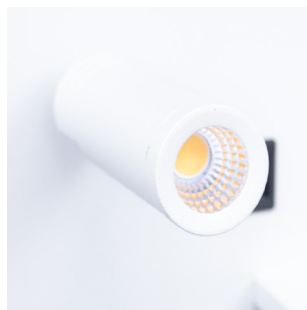

BRL SERIES

RESIDENTIAL LIGHTING

WESTGATE
THE FUTURE IS HERE...AND IT'S QUITE BRIGHT!

BRL-SV-BK
BEDSIDE READING LAMPS WITH BACKLIGHT,

Avail Finish:

The bedside reading light designed to provide optimal illumination for nighttime reading while maintaining energy efficiency. Featuring a sleek and modern design, this fixture incorporates advanced lighting technology to deliver a focused beam that reduces glare and enhances visual comfort. Elevate your reading experience with this sophisticated lighting solution that perfectly balances functionality and style.

Lighting:

- Total Lumens: 500LM
- Color Temperatures: 3000K
- Color Rendering Index: CRI ≥ 90
- Backlight: 7W, 380LM
- Beam Angle: 120°
- Rated life: 50,000 Hrs

Applications:

- The bedside reading light designed to provide optimal illumination for nighttime reading while maintaining energy efficiency. Featuring a sleek and modern design, this fixture incorporates advanced lighting technology to deliver a focused beam that reduces glare and enhances visual comfort. Elevate your reading experience with this sophisticated lighting solution that perfectly balances functionality and style.

Side View

Lens View

Night View