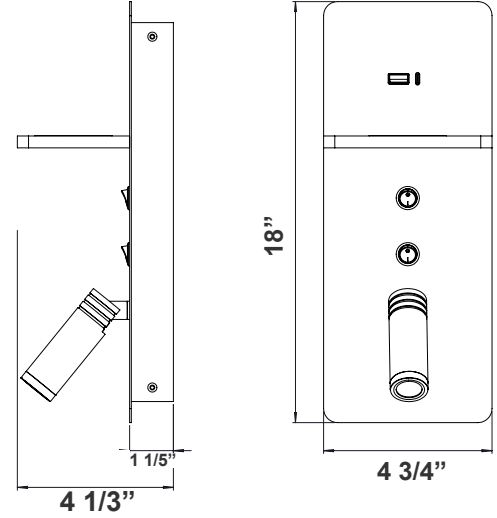

Customer Name: _____

Project Name: _____

Note: _____

Type: _____

18" (W) x 4 3/4" (H) x 4 1/3" (D)

Features

- Surface Vertical, Black
- Aluminum Housing
- Rated life: 50,000 Hrs
- 5-Year Warranty
- 360° Adjustable Light Head

Technical Specifications

Electrical:

- Voltage: 120V AC 50/60Hz
- Wattage: 30W (LIGHT: 10W + USB: 20W)
- Power Factor: >0.90
- Efficacy: 50 LPW

Mechanical:

- Surface Mount, Vertical
- Aluminum Housing
- 360° Adjustable Light Head
- Maximum Ambient Temperature: -22°F to 104°F
- IP20 indlor Only
- 5-Year Warranty