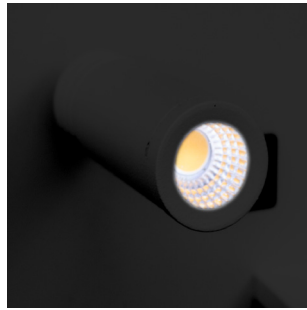

BRL SERIES

RESIDENTIAL LIGHTING

WESTGATE
THE FUTURE IS HERE...AND IT'S QUITE BRIGHT!

BRL-SV-BK
BEDSIDE READING LAMPS WITH BACKLIGHT,

Avail Finish:

The bedside reading light designed to provide optimal illumination for nighttime reading while maintaining energy efficiency. Featuring a sleek and modern design, this fixture incorporates advanced lighting technology to deliver a focused beam that reduces glare and enhances visual comfort. Elevate your reading experience with this sophisticated lighting solution that perfectly balances functionality and style.

Customer Name: _____

Project Name: _____

Note: _____

Type: _____

18" (W) x 4 3/4" (H) x 4 1/3" (D)

Features

- Surface Vertical, Black
- Aluminum Housing
- Rated life: 50,000 Hrs
- 5-Year Warranty
- 360° Adjustable Light Head

Lighting:

- Total Lumens: 500LM
- Color Temperatures: 3000K
- Color Rendering Index: CRI ≥ 90
- Backlight: 7W, 380LM
- Beam Angle: 120°
- Rated life: 50,000 Hrs

Applications:

- The bedside reading light designed to provide optimal illumination for nighttime reading while maintaining energy efficiency. Featuring a sleek and modern design, this fixture incorporates advanced lighting technology to deliver a focused beam that reduces glare and enhances visual comfort. Elevate your reading experience with this sophisticated lighting solution that perfectly balances functionality and style.

Other Models:

- 10W | 500LM | BRL-SV-WH

Phone: (877) 805-2252 | Fax: (877) 805-2252
www.westgatetmfg.com

Photometrics: BRL-SV-BK

BUG Rating: B0-U3-G1

Other Views:

Side View

Lens View