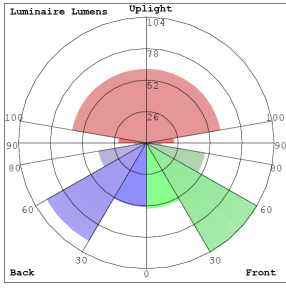

### Lighting:

- Total Lumens: 500LM
- Color Temperatures: 3000K
- Color Rendering Index: CRI ≥ 90
- Backlight: 7W, 380LM
- Beam Angel: 85°
- Rated life: 50,000 Hrs

### Other Models:

- 10W | 500LM | BRL-SHR-WCH-BK

Phone: (877) 805-2252 | Fax: (877) 805-2252  
www.westgatemfg.com

WG-12202022

**Photometrics:** BRL-SHR-WCH-WH

BUG Rating: B0-U3-G1

**Other Views:**

Top View

Lens View

Night View

**Performance Table:** BRL-SHR-WCH-WH

MODEL NO.	Wattage	Voltage	Lumens	Color Temp.	BUG Rating	LPW
BRL-SHR-WCH-WH	10W	120V	500LM	3000K	B1-U1-G0	50

**Sample Ordering**

**Model Style Wireless Charge Finish**

BRL - SHR - WCH - WH

**Other Model:** BRL-SHR-WCH-BK

Top View

Lens View

Night View