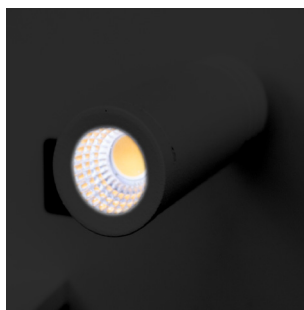

Type: \_\_\_\_\_

Avail Finish:

**18"(W) x 4 3/4"(H) x 4 1/3"(D)**

The bedside reading light designed to provide optimal illumination for nighttime reading while maintaining energy efficiency. Featuring a sleek and modern design, this fixture incorporates advanced lighting technology to deliver a focused beam that reduces glare and enhances visual comfort. Elevate your reading experience with this sophisticated lighting solution that perfectly balances functionality and style.

## Features

- Horizontal Right Side, White
- Aluminum Housing & PC Lens
- Rated life: 50,000 Hrs
- 5-Year Warranty
- 360° Adjustable Light Head

### Applications:

- The bedside reading light designed to provide optimal illumination for nighttime reading while maintaining energy efficiency. Featuring a sleek and modern design, this fixture incorporates advanced lighting technology to deliver a focused beam that reduces glare and enhances visual comfort. Elevate your reading experience with this sophisticated lighting solution that perfectly balances functionality and style.

BRL - SHR - WCH - WH

**Other Model:** BRL-SHR-WCH-BK

Top View

Lens View

Night View