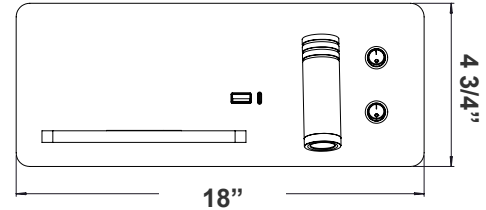

Type: \_\_\_\_\_

Avail Finish:

**18"(W) x 4 3/4"(H) x 4 1/3"(D)**

The bedside reading light designed to provide optimal illumination for nighttime reading while maintaining energy efficiency. Featuring a sleek and modern design, this fixture incorporates advanced lighting technology to deliver a focused beam that reduces glare and enhances visual comfort. Elevate your reading experience with this sophisticated lighting solution that perfectly balances functionality and style.