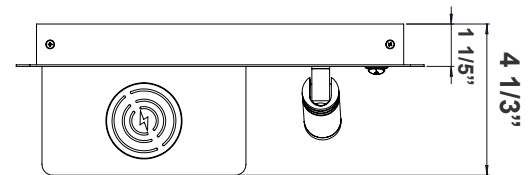

Type: \_\_\_\_\_

Avail Finish:

**18"(W) x 4 3/4"(H) x 4 1/3"(D)**

The bedside reading light designed to provide optimal illumination for nighttime reading while maintaining energy efficiency. Featuring a sleek and modern design, this fixture incorporates advanced lighting technology to deliver a focused beam that reduces glare and enhances visual comfort. Elevate your reading experience with this sophisticated lighting solution that perfectly balances functionality and style.