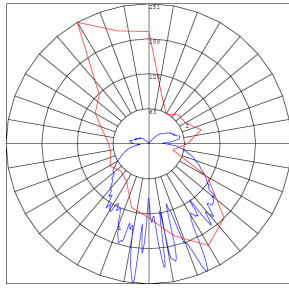

### Other Models:

- 10W | 500LM | BRL-SHR-WCH-BK

Phone: (877) 805-2252 | Fax: (877) 805-2252  
www.westgatemfg.com

WG-12202022

**Photometrics:** BRL-SHR-WCH-WH

BUG Rating: B0-U3-G1

**Other Views:**

Top View

Lens View

Night View

**Performance Table:** BRL-SHR-WCH-WH

MODEL NO.	Wattage	Voltage	Lumens	Color Temp.	BUG Rating	LPW
BRL-SHR-WCH-WH	10W	120V	500LM	3000K	B1-U1-G0	50

**Sample Ordering**

**Model Style Wireless Charge Finish**

BRL - SHR - WCH - WH

**Other Model:** BRL-SHR-WCH-BK

Top View

Lens View

Night View