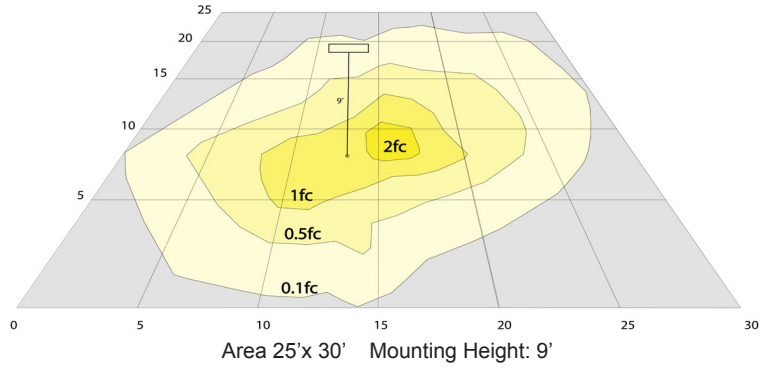

### Other Models:

- 10W | 500LM | BRL-SHR-WCH-BK

Phone: (877) 805-2252 | Fax: (877) 805-2252  
www.westgatemfg.com

WG-12202022

**Photometrics:** BRL-SHR-WCH-WH

BUG Rating: B0-U3-G1

**Other Views:**

Top View

Lens View

Night View

**Performance Table:** BRL-SHR-WCH-WH

MODEL NO.	Wattage	Voltage	Lumens	Color Temp.	BUG Rating	LPW
BRL-SHR-WCH-WH	10W	120V	500LM	3000K	B1-U1-G0	50

**Sample Ordering**

**Model Style Wireless Charge Finish**

BRL - SHR - WCH - WH

**Other Model:** BRL-SHR-WCH-BK

Top View

Lens View

Night View