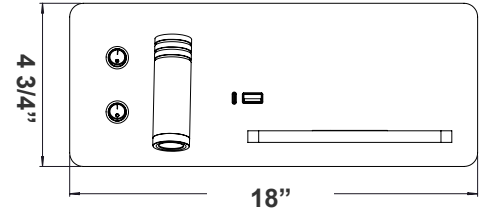

BRL SERIES

RESIDENTIAL LIGHTING

WESTGATE
THE FUTURE IS HERE...AND IT'S QUITE BRIGHT!

BRL-SHL-WCH-BK
BEDSIDE READING LAMPS WITH BACKLIGHT,

Avail Finish:

The bedside reading light designed to provide optimal illumination for nighttime reading while maintaining energy efficiency. Featuring a sleek and modern design, this fixture incorporates advanced lighting technology to deliver a focused beam that reduces glare and enhances visual comfort. Elevate your reading experience with this sophisticated lighting solution that perfectly balances functionality and style.

Customer Name: _____

Project Name: _____

Note: _____

Type: _____

18"(W) x 4 3/4"(H) x 4 1/3"(D)

Features

- Horizontal Left Side, Black
- Aluminum Housing
- Rated life: 50,000 Hrs
- 5-Year Warranty
- 360° Adjustable Light Head

Technical Specifications

Electrical:

- Voltage: 120V AC 50/60Hz
- Wattage: 50W MAX. (LIGHT: 10W + USB: 20W+ Wireless Charger 15W)
- Power Factor: >0.90
- Efficacy: 50 LPW

Mechanical:

- Surface Mount, Horizontal For Left Side of Beds
- Aluminum Housing
- 360° Adjustable Light Head
- Up/down Night Ambient Light With a Separate Switch
- One USB 2 & One USB C Ports. 5V Each.
- Maximum Ambient Temperature: -22°F to 104°F
- IP20 indlor Only
- 5-Year Warranty