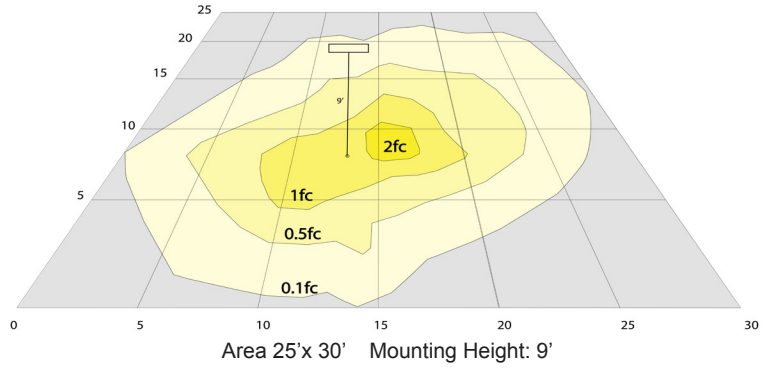

Other Models:

- 10W | 500LM | BRL-SHL-WCH-WH

Phone: (877) 805-2252 | Fax: (877) 805-2252
www.westgatetmfg.com

WG-12202022

Photometrics: BRL-SHL-WCH-BK

BUG Rating: B0-U3-G1

Other Views:

Top View

Lens View

Night View

Performance Table: BRL-SHL-WCH-BK

MODEL NO.	Wattage	Voltage	Lumens	Color Temp.	BUG Rating	LPW
BRL-SHL-WCH-BK	10W	120V	500LM	3000K	B1-U1-G0	50

Sample Ordering

Model Style Wireless Charge Finish

- - -

Other Model: BRL-SHL-WCH-WH

Top View

Lens View

Night View