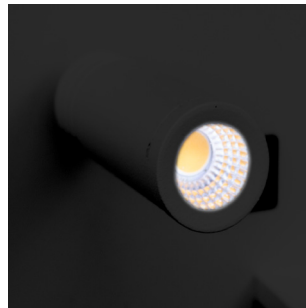

BRL SERIES

RESIDENTIAL LIGHTING

WESTGATE
THE FUTURE IS HERE...AND IT'S QUITE BRIGHT!

BRL-SHL-WCH-BK
BEDSIDE READING LAMPS WITH BACKLIGHT,

Avail Finish:

The bedside reading light designed to provide optimal illumination for nighttime reading while maintaining energy efficiency. Featuring a sleek and modern design, this fixture incorporates advanced lighting technology to deliver a focused beam that reduces glare and enhances visual comfort. Elevate your reading experience with this sophisticated lighting solution that perfectly balances functionality and style.

Customer Name: _____

Project Name: _____

Note: _____

Type: _____

18"(W) x 4 3/4"(H) x 4 1/3"(D)

Features

- Horizontal Left Side, Black
- Aluminum Housing
- Rated life: 50,000 Hrs
- 5-Year Warranty
- 360° Adjustable Light Head

Lighting:

- Total Lumens: 500LM
- Color Temperatures: 3000K
- Color Rendering Index: CRI ≥ 90
- Backlight: 7W, 380LM
- Beam Angle: 120°
- Rated Life: 50,000 Hrs

Applications:

- The bedside reading light designed to provide optimal illumination for nighttime reading while maintaining energy efficiency. Featuring a sleek and modern design, this fixture incorporates advanced lighting technology to deliver a focused beam that reduces glare and enhances visual comfort. Elevate your reading experience with this sophisticated lighting solution that perfectly balances functionality and style.

Other Models:

- 10W | 500LM | BRL-SHL-WCH-WH

Phone: (877) 805-2252 | Fax: (877) 805-2252
www.westgatetmfg.com

WG-12202022

Photometrics: BRL-SHL-WCH-BK

BUG Rating: B0-U3-G1

Other Views:

Top View