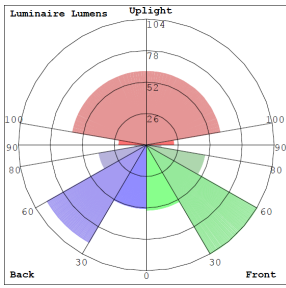

Lighting:

- Total Lumens: 500LM
- Color Temperatures: 3000K
- Color Rendering Index: CRI ≥ 90
- Backlight: 7W, 380LM
- Beam Angle: 120°
- Rated Life: 50,000 Hrs

Applications:

- The bedside reading light designed to provide optimal illumination for nighttime reading while maintaining energy efficiency. Featuring a sleek and modern design, this fixture incorporates advanced lighting technology to deliver a focused beam that reduces glare and enhances visual comfort. Elevate your reading experience with this sophisticated lighting solution that perfectly balances functionality and style.

Other Models:

- 10W | 500LM | BRL-SHL-WCH-WH

Phone: (877) 805-2252 | Fax: (877) 805-2252
www.westgatetmfg.com

WG-12202022

Photometrics: BRL-SHL-WCH-BK

BUG Rating: B0-U3-G1

Other Views:

Top View

Lens View

Night View

Performance Table: BRL-SHL-WCH-BK

MODEL NO.	Wattage	Voltage	Lumens	Color Temp.	BUG Rating	LPW
BRL-SHL-WCH-BK	10W	120V	500LM	3000K	B1-U1-G0	50

Sample Ordering

Model Style Wireless Charge Finish

- - -

Other Model: BRL-SHL-WCH-WH

Top View

Lens View

Night View