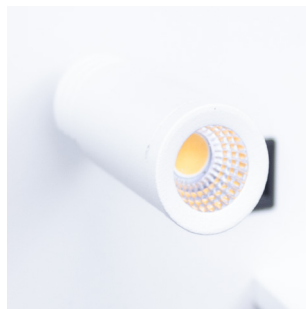

BRL SERIES

RESIDENTIAL LIGHTING

WESTGATE
THE FUTURE IS HERE...AND IT'S QUITE BRIGHT!

BRL-SHL-WCH-BK
BEDSIDE READING LAMPS WITH BACKLIGHT,

Avail Finish:

The bedside reading light designed to provide optimal illumination for nighttime reading while maintaining energy efficiency. Featuring a sleek and modern design, this fixture incorporates advanced lighting technology to deliver a focused beam that reduces glare and enhances visual comfort. Elevate your reading experience with this sophisticated lighting solution that perfectly balances functionality and style.

Lighting:

- Total Lumens: 500LM
- Color Temperatures: 3000K
- Color Rendering Index: CRI ≥ 90
- Backlight: 7W, 380LM
- Beam Angle: 120°
- Rated Life: 50,000 Hrs

Applications:

- The bedside reading light designed to provide optimal illumination for nighttime reading while maintaining energy efficiency. Featuring a sleek and modern design, this fixture incorporates advanced lighting technology to deliver a focused beam that reduces glare and enhances visual comfort. Elevate your reading experience with this sophisticated lighting solution that perfectly balances functionality and style.

Lens View

Night View

Performance Table: BRL-SHL-WCH-BK

MODEL NO.	Wattage	Voltage	Lumens	Color Temp.	BUG Rating	LPW
BRL-SHL-WCH-BK	10W	120V	500LM	3000K	B1-U1-G0	50

Sample Ordering

Model Style Wireless Charge Finish

- - -

Other Model: BRL-SHL-WCH-WH

Top View

Lens View

Night View