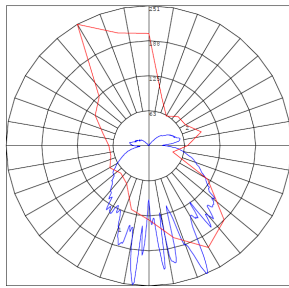

Other Models:

- 10W | 500LM | BRL-SHL-WCH-WH

Phone: (877) 805-2252 | Fax: (877) 805-2252
www.westgatetmfg.com

WG-12202022

Photometrics: BRL-SHL-WCH-BK

BUG Rating: B0-U3-G1

Other Views:

Top View

Lens View

Night View

Performance Table: BRL-SHL-WCH-BK

MODEL NO.	Wattage	Voltage	Lumens	Color Temp.	BUG Rating	LPW
BRL-SHL-WCH-BK	10W	120V	500LM	3000K	B1-U1-G0	50

Sample Ordering

Model Style Wireless Charge Finish

- - -

Other Model: BRL-SHL-WCH-WH

Top View

Lens View

Night View