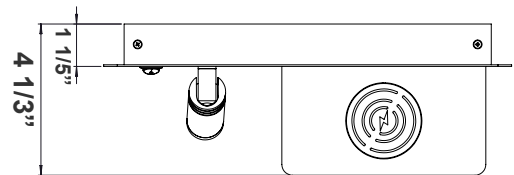

Customer Name: _____

Project Name: _____

Note: _____

Type: _____

18"(W) x 4 3/4"(H) x 4 1/3"(D)

Features

- Horizontal Left Side, Black
- Aluminum Housing
- Rated life: 50,000 Hrs
- 5-Year Warranty
- 360° Adjustable Light Head

Technical Specifications

Electrical:

- Voltage: 120V AC 50/60Hz
- Wattage: 50W MAX. (LIGHT: 10W + USB: 20W+ Wireless Charger 15W)
- Power Factor: >0.90
- Efficacy: 50 LPW

Mechanical:

- Surface Mount, Horizontal For Left Side of Beds
- Aluminum Housing
- 360° Adjustable Light Head
- Up/down Night Ambient Light With a Separate Switch
- One USB 2 & One USB C Ports. 5V Each.
- Maximum Ambient Temperature: -22°F to 104°F
- IP20 indlor Only
- 5-Year Warranty