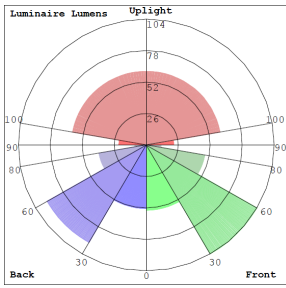

Lighting:

- Total Lumens: 120LM
- Color Temperatures: 3000K
- Color Rendering Index: CRI ≥ 90
- Beam Angle: 120°
- Rated life: 50,000 Hrs

Applications:

- The bedside reading light designed to provide optimal illumination for nighttime reading while maintaining energy efficiency. Featuring a sleek and modern design, this fixture incorporates advanced lighting technology to deliver a focused beam that reduces glare and enhances visual comfort. Elevate your reading experience with this sophisticated lighting solution that perfectly balances functionality and style.

Other Models:

- 3W | 120LM | BRL-RV-WH
- 3W | 120LM | BRL-RV-BN

Phone: (877) 805-2252 | Fax: (877) 805-2252
www.westgatemfg.com

Photometrics: BRL-RV-BK

BUG Rating: B0-U3-G1

Area 25'x 30' Mounting Height: 9'

Other Views:

Side View

Front View

Night View

Performance Table: BRL-RV-BK

MODEL NO.	Wattage	Voltage	Lumens	Color Temp.	BUG Rating	LPW
BRL-RV-BK	3W	120V	120LM	3000K	B1-U1-G0	40

Sample Ordering

Model **Style** **Finish**