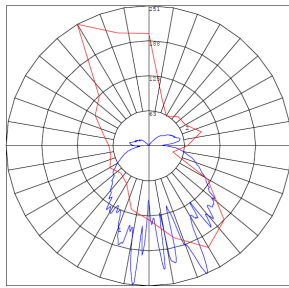

Other Models:

- 3W | 120LM | BRL-RV-WH
- 3W | 120LM | BRL-RV-BN

Phone: (877) 805-2252 | Fax: (877) 805-2252
www.westgatemfg.com

Photometrics: BRL-RV-BK

BUG Rating: B0-U3-G1

Area 25'x 30' Mounting Height: 9'

Other Views:

Side View

Front View

Night View

Performance Table: BRL-RV-BK

MODEL NO.	Wattage	Voltage	Lumens	Color Temp.	BUG Rating	LPW
BRL-RV-BK	3W	120V	120LM	3000K	B1-U1-G0	40

Sample Ordering

Model **Style** **Finish**