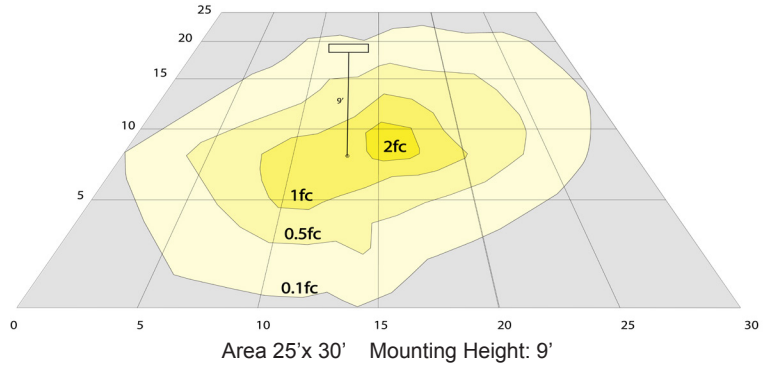

Other Models:

- 3W | 120LM | BRL-RV-WH
- 3W | 120LM | BRL-RV-BN

Phone: (877) 805-2252 | Fax: (877) 805-2252
www.westgatemfg.com

Photometrics: BRL-RV-BK

BUG Rating: B0-U3-G1

Area 25'x 30' Mounting Height: 9'

Other Views:

Side View

Front View

Night View

Performance Table: BRL-RV-BK

MODEL NO.	Wattage	Voltage	Lumens	Color Temp.	BUG Rating	LPW
BRL-RV-BK	3W	120V	120LM	3000K	B1-U1-G0	40

Sample Ordering

Model **Style** **Finish**