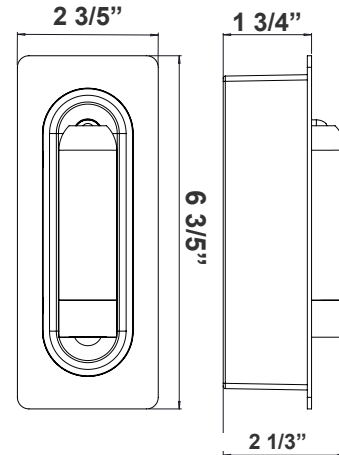

Type: _____

6 3/5" (H) x 2 3/5" (W) x 1 3/4" (D)

The bedside reading light designed to provide optimal illumination for nighttime reading while maintaining energy efficiency. Featuring a sleek and modern design, this fixture incorporates advanced lighting technology to deliver a focused beam that reduces glare and enhances visual comfort. Elevate your reading experience with this sophisticated lighting solution that perfectly balances functionality and style.

Features

- Recessed Mount, Vertical, White
- Aluminum Housing
- Rated life: 50,000 Hrs
- 5-Year Warranty
- 360° Adjustable Light Head
- Four 1/2" KO On Each Side Of The Junction Box

Technical Specifications

Electrical:

- Voltage: 120V AC 50/60Hz
- Wattage: 3W
- Power Factor: >0.90
- Efficacy: 40 LPW

Mechanical:

- Recessed Mount, Vertical, White
- Aluminum Housing
- 360° Adjustable Light Head
- Four 1/2" KO On Each Side Of The Junction Box
- Maximum Ambient Temperature: -22°F to 104°F
- IP20 Indoor Only
- 5-Year Warranty