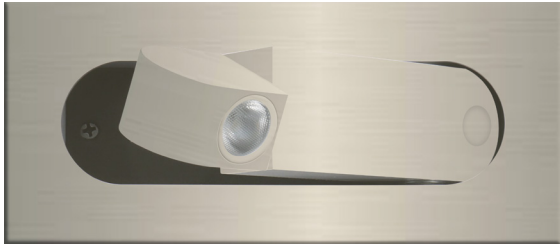

BRL SERIES

RESIDENTIAL LIGHTING

WESTGATE
THE FUTURE IS HERE...AND IT'S QUITE BRIGHT!

BRL-RH-BN
BEDSIDE READING LAMPS

Avail Finish:

The bedside reading light designed to provide optimal illumination for nighttime reading while maintaining energy efficiency. Featuring a sleek and modern design, this fixture incorporates advanced lighting technology to deliver a focused beam that reduces glare and enhances visual comfort. Elevate your reading experience with this sophisticated lighting solution that perfectly balances functionality and style.

Customer Name: _____

Project Name: _____

Note: _____

Type: _____

3"(H) x 7 1/4"(W) x 2"(D)

Features

- Recessed Mount, Horizontal, Brushed Nickel
- 5-Year Warranty
- Polycarbonate Lens

Technical Specifications

Mechanical:

- Recessed Mount, Horizontal, Brushed Nickel
- Aluminum Housing
- 360° Adjustable Light Head
- Four 1/2" KO On Each Side Of The Junction Box
- Maximum Ambient Temperature: -22°F to 104°F
- IP20 Indoor Only
- 5-Year Warranty

Applications:

- The bedside reading light designed to provide optimal illumination for nighttime reading while maintaining energy efficiency. Featuring a sleek and modern design, this fixture incorporates advanced lighting technology to deliver a focused beam that reduces glare and enhances visual comfort. Elevate your reading experience with this sophisticated lighting solution that perfectly balances functionality and style.