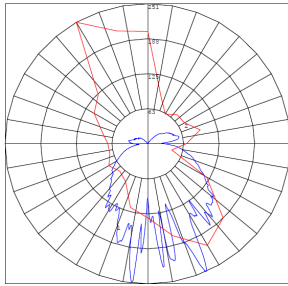

Other Models:

- 3W | 120LM | BRL-RH-BK
- 3W | 120LM | BRL-RH-BN

Phone: (877) 805-2252 | Fax: (877) 805-2252
www.westgatemfg.com

Photometrics: BRL-RH-BN

BUG Rating: B0-U3-G1

Other Views:

Lens View

Front View

Night View

Performance Table: BRL-RH-BN

MODEL NO.	Wattage	Voltage	Lumens	Color Temp.	BUG Rating	LPW
BRL-RH-BN	3W	120V	120LM	3000K	B1-U1-G0	40

Sample Ordering

Model **Style** **Finish**

BRL - RH - BN

Other Model: BRL-RH-WH

Lens View

Front View

Night View