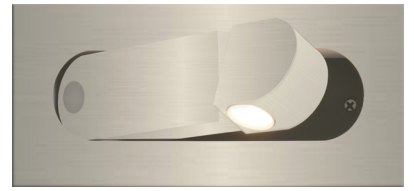

Photometrics: BRL-RH-BN

Other Views:

Lens View

Front View

Night View

Performance Table: BRL-RH-BN

MODEL NO.	Wattage	Voltage	Lumens	Color Temp.	BUG Rating	LPW
BRL-RH-BN	3W	120V	120LM	3000K	B1-U1-G0	40

Sample Ordering

Model   **Style**   **Finish**

BRL - RH - BN

Other Model: BRL-RH-WH

Lens View

Front View

Night View