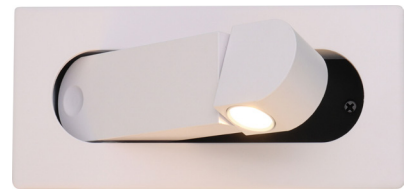

BRL SERIES

RESIDENTIAL LIGHTING

WESTGATE
THE FUTURE IS HERE...AND IT'S QUITE BRIGHT!

BRL-RH-BN
BEDSIDE READING LAMPS

Avail Finish:

The bedside reading light designed to provide optimal illumination for nighttime reading while maintaining energy efficiency. Featuring a sleek and modern design, this fixture incorporates advanced lighting technology to deliver a focused beam that reduces glare and enhances visual comfort. Elevate your reading experience with this sophisticated lighting solution that perfectly balances functionality and style.

Mechanical:

- Recessed Mount, Horizontal, Brushed Nickel
- Aluminum Housing
- 360° Adjustable Light Head
- Four 1/2" KO On Each Side Of The Junction Box
- Maximum Ambient Temperature: -22°F to 104°F
- IP20 Indoor Only
- 5-Year Warranty

Applications:

- The bedside reading light designed to provide optimal illumination for nighttime reading while maintaining energy efficiency. Featuring a sleek and modern design, this fixture incorporates advanced lighting technology to deliver a focused beam that reduces glare and enhances visual comfort. Elevate your reading experience with this sophisticated lighting solution that perfectly balances functionality and style.

Lens View

Front View

Night View