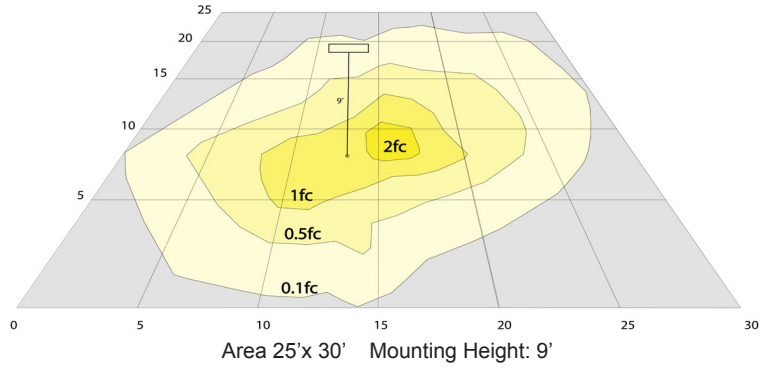

Other Models:

- 3W | 120LM | BRL-RH-BK
- 3W | 120LM | BRL-RH-BN

Phone: (877) 805-2252 | Fax: (877) 805-2252
www.westgatemfg.com

Photometrics: BRL-RH-BN

BUG Rating: B0-U3-G1

Other Views:

Lens View

Front View

Lens View

Front View

Night View