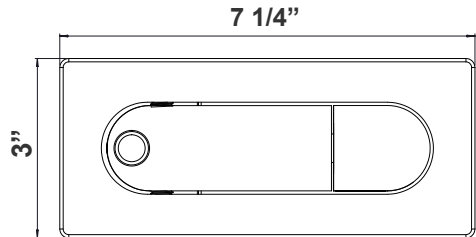

Customer Name: _____

Project Name: _____

Note: _____

Type: _____

3"(H) x 7 1/4"(W) x 2"(D)

Features

- Recessed Mount, Horizontal, Brushed Nickel
- 5-Year Warranty
- Polycarbonate Lens

Technical Specifications

Mechanical:

- Recessed Mount, Horizontal, Brushed Nickel
- Aluminum Housing
- 360° Adjustable Light Head
- Four 1/2" KO On Each Side Of The Junction Box
- Maximum Ambient Temperature: -22°F to 104°F
- IP20 Indoor Only
- 5-Year Warranty