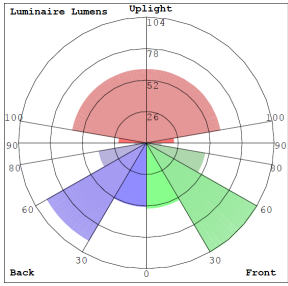

Electrical:

- Voltage: 120V AC 50/60Hz
- Wattage: 3W
- Power Factor: >0.90
- Efficacy: 40 LPW

Lighting:

- Total Lumens: 120LM
- Color Temperatures: 3000K
- Color Rendering Index: CRI ≥ 90
- Beam Angle: 120°
- Rated life: 50,000 Hrs

Other Models:

- 3W | 120LM | BRL-RH-BK
- 3W | 120LM | BRL-RH-BN

Phone: (877) 805-2252 | Fax: (877) 805-2252
www.westgatemfg.com

Photometrics: BRL-RH-BN

BUG Rating: B0-U3-G1

Other Views:

Lens View

Front View

Night View

Performance Table: BRL-RH-BN

MODEL NO.	Wattage	Voltage	Lumens	Color Temp.	BUG Rating	LPW
BRL-RH-BN	3W	120V	120LM	3000K	B1-U1-G0	40

Sample Ordering

Model **Style** **Finish**

BRL - RH - BN

Other Model: BRL-RH-WH

Lens View

Front View

Night View