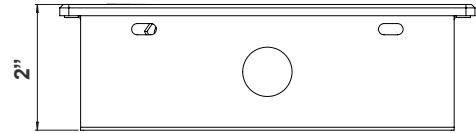

3"(H) x 7 1/4"(W) x 2"(D)

Features

- Recessed Mount, Horizontal, Brushed Nickel
- 5-Year Warranty
- Polycarbonate Lens

Technical Specifications

Electrical:

- Voltage: 120V AC 50/60Hz
- Wattage: 3W
- Power Factor: >0.90
- Efficacy: 40 LPW

Lighting:

- Total Lumens: 120LM
- Color Temperatures: 3000K
- Color Rendering Index: CRI ≥ 90
- Beam Angle: 120°
- Rated life: 50,000 Hrs

Mechanical:

- Recessed Mount, Horizontal, Brushed Nickel
- Aluminum Housing
- 360° Adjustable Light Head
- Four 1/2" KO On Each Side Of The Junction Box
- Maximum Ambient Temperature: -22°F to 104°F
- IP20 Indoor Only
- 5-Year Warranty

Applications:

- The bedside reading light designed to provide optimal illumination for nighttime reading while maintaining energy efficiency. Featuring a sleek and modern design, this fixture incorporates advanced lighting technology to deliver a focused beam that reduces glare and enhances visual comfort. Elevate your reading experience with this sophisticated lighting solution that perfectly balances functionality and style.

Other Models:

- 3W | 120LM | BRL-RH-BK
- 3W | 120LM | BRL-RH-BN

Phone: (877) 805-2252 | Fax: (877) 805-2252
www.westgatemfg.com