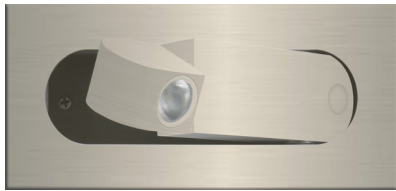

BRL SERIES

RESIDENTIAL LIGHTING

WESTGATE
THE FUTURE IS HERE...AND IT'S QUITE BRIGHT!

BRL-RH-BN
BEDSIDE READING LAMPS

Avail Finish:

The bedside reading light designed to provide optimal illumination for nighttime reading while maintaining energy efficiency. Featuring a sleek and modern design, this fixture incorporates advanced lighting technology to deliver a focused beam that reduces glare and enhances visual comfort. Elevate your reading experience with this sophisticated lighting solution that perfectly balances functionality and style.

Mechanical:

- Recessed Mount, Horizontal, Brushed Nickel
- Aluminum Housing
- 360° Adjustable Light Head
- Four 1/2" KO On Each Side Of The Junction Box
- Maximum Ambient Temperature: -22°F to 104°F
- IP20 Indoor Only
- 5-Year Warranty

Applications:

- The bedside reading light designed to provide optimal illumination for nighttime reading while maintaining energy efficiency. Featuring a sleek and modern design, this fixture incorporates advanced lighting technology to deliver a focused beam that reduces glare and enhances visual comfort. Elevate your reading experience with this sophisticated lighting solution that perfectly balances functionality and style.

Other Models:

- 3W | 120LM | BRL-RH-BK
- 3W | 120LM | BRL-RH-BN

Phone: (877) 805-2252 | Fax: (877) 805-2252
www.westgatemfg.com

Photometrics: BRL-RH-BN

BUG Rating: B0-U3-G1

Other Views:

Lens View

Front View