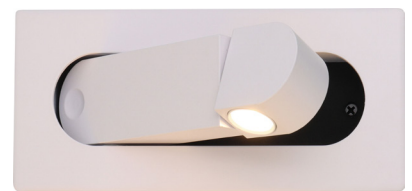

### Mechanical:

- Recessed Mount, Horizontal, Black
- Aluminum Housing
- 360° Adjustable Light Head
- Four 1/2" KO On Each Side Of The Junction Box
- Maximum Ambient Temperature: -22°F to 104°F
- IP20 Indoor Only
- 5-Year Warranty

### Applications:

- The bedside reading light designed to provide optimal illumination for nighttime reading while maintaining energy efficiency. Featuring a sleek and modern design, this fixture incorporates advanced lighting technology to deliver a focused beam that reduces glare and enhances visual comfort. Elevate your reading experience with this sophisticated lighting solution that perfectly balances functionality and style.

## Other Model: BRL-RH-WH

Lens View

Front View

Night View