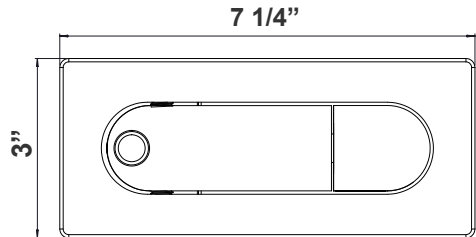

Customer Name: \_\_\_\_\_

Project Name: \_\_\_\_\_

Note: \_\_\_\_\_

Type: \_\_\_\_\_

**3"(H) x 7 1/4"(W) x 2"(D)**

### Mechanical:

- Recessed Mount, Horizontal, Black
- Aluminum Housing
- 360° Adjustable Light Head
- Four 1/2" KO On Each Side Of The Junction Box
- Maximum Ambient Temperature: -22°F to 104°F
- IP20 Indoor Only
- 5-Year Warranty