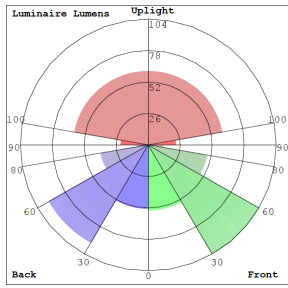

Photometrics: BRL-RH-BK

BUG Rating: B0-U3-G1