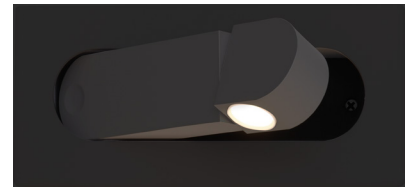

# BRL SERIES

RESIDENTIAL LIGHTING

**WESTGATE**  
THE FUTURE IS HERE...AND IT'S QUITE BRIGHT!

**BRL-RH-BK**  
BEDSIDE READING LAMPS

Avail Finish:

The bedside reading light designed to provide optimal illumination for nighttime reading while maintaining energy efficiency. Featuring a sleek and modern design, this fixture incorporates advanced lighting technology to deliver a focused beam that reduces glare and enhances visual comfort. Elevate your reading experience with this sophisticated lighting solution that perfectly balances functionality and style.

### Mechanical:

- Recessed Mount, Horizontal, Black
- Aluminum Housing
- 360° Adjustable Light Head
- Four 1/2" KO On Each Side Of The Junction Box
- Maximum Ambient Temperature: -22°F to 104°F
- IP20 Indoor Only
- 5-Year Warranty

### Applications:

- The bedside reading light designed to provide optimal illumination for nighttime reading while maintaining energy efficiency. Featuring a sleek and modern design, this fixture incorporates advanced lighting technology to deliver a focused beam that reduces glare and enhances visual comfort. Elevate your reading experience with this sophisticated lighting solution that perfectly balances functionality and style.

## Other Views:

Lens View

Front View

Night View