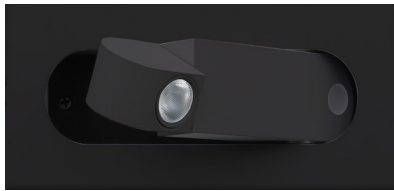

# BRL SERIES

RESIDENTIAL LIGHTING

**WESTGATE**  
THE FUTURE IS HERE...AND IT'S QUITE BRIGHT!

**BRL-RH-BK**  
BEDSIDE READING LAMPS

Avail Finish:

The bedside reading light designed to provide optimal illumination for nighttime reading while maintaining energy efficiency. Featuring a sleek and modern design, this fixture incorporates advanced lighting technology to deliver a focused beam that reduces glare and enhances visual comfort. Elevate your reading experience with this sophisticated lighting solution that perfectly balances functionality and style.

### Mechanical:

- Recessed Mount, Horizontal, Black
- Aluminum Housing
- 360° Adjustable Light Head
- Four 1/2" KO On Each Side Of The Junction Box
- Maximum Ambient Temperature: -22°F to 104°F
- IP20 Indoor Only
- 5-Year Warranty

### Applications:

- The bedside reading light designed to provide optimal illumination for nighttime reading while maintaining energy efficiency. Featuring a sleek and modern design, this fixture incorporates advanced lighting technology to deliver a focused beam that reduces glare and enhances visual comfort. Elevate your reading experience with this sophisticated lighting solution that perfectly balances functionality and style.

## Other Views:

Lens View

Front View

Night View