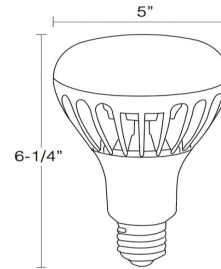

DIMENSIONS:

5" x 6 1/4"

BR40-18W-30K-D BR40-18W-50K-D

BR 40

Westgate's dimmable LED lamp technology provides a soft, even illumination without hot spots or LED imaging. Our compact size and excellent thermal management make Westgate LED lamps the choice of professionals.

ELECTRICAL SPECIFICATIONS:

- Voltage: 120V A/C 60Hz
- Wattage: 18W
- Power factor: ≥ 0.8

LIGHTING SPECIFICATIONS:

- Color: 2700K/3000L(Warm White) 5000K(Cool White)
- CRI: >80
- Beam angle: 120°
- Base: E26
- Lumens: 1350lm/1400lm (18w)
- Operating temp: -20~+45°C
- Lifespan: 35000 Hours
- Dimmable: Yes