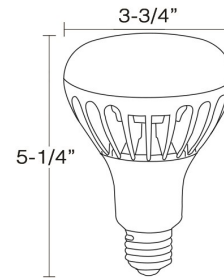

DIMENSIONS:

3-3/4" x 5-1/4"

BR30-15W-30K-D BR30-15W-50K-D

BR 30

Westgate's dimmable LED lamp technology provides a soft, even illumination without hot spots or LED imaging. Our compact size and excellent thermal management make Westgate LED lamps the choice of professionals.

ELECTRICAL SPECIFICATIONS:

- Voltage: 120V A/C 60Hz
- Wattage: 15W
- Power factor: ≥ 0.8

LIGHTING SPECIFICATIONS:

- Color: 2700K/3000L(Warm White) 5000K(Cool White)
- CRI: >80
- Beam angle: 120°
- Base: E26
- Lumens: 1150lm/1200lm (15w)
- Operating temp: -20~+45°C
- Lifespan: 35000 Hours
- Dimmable: Yes